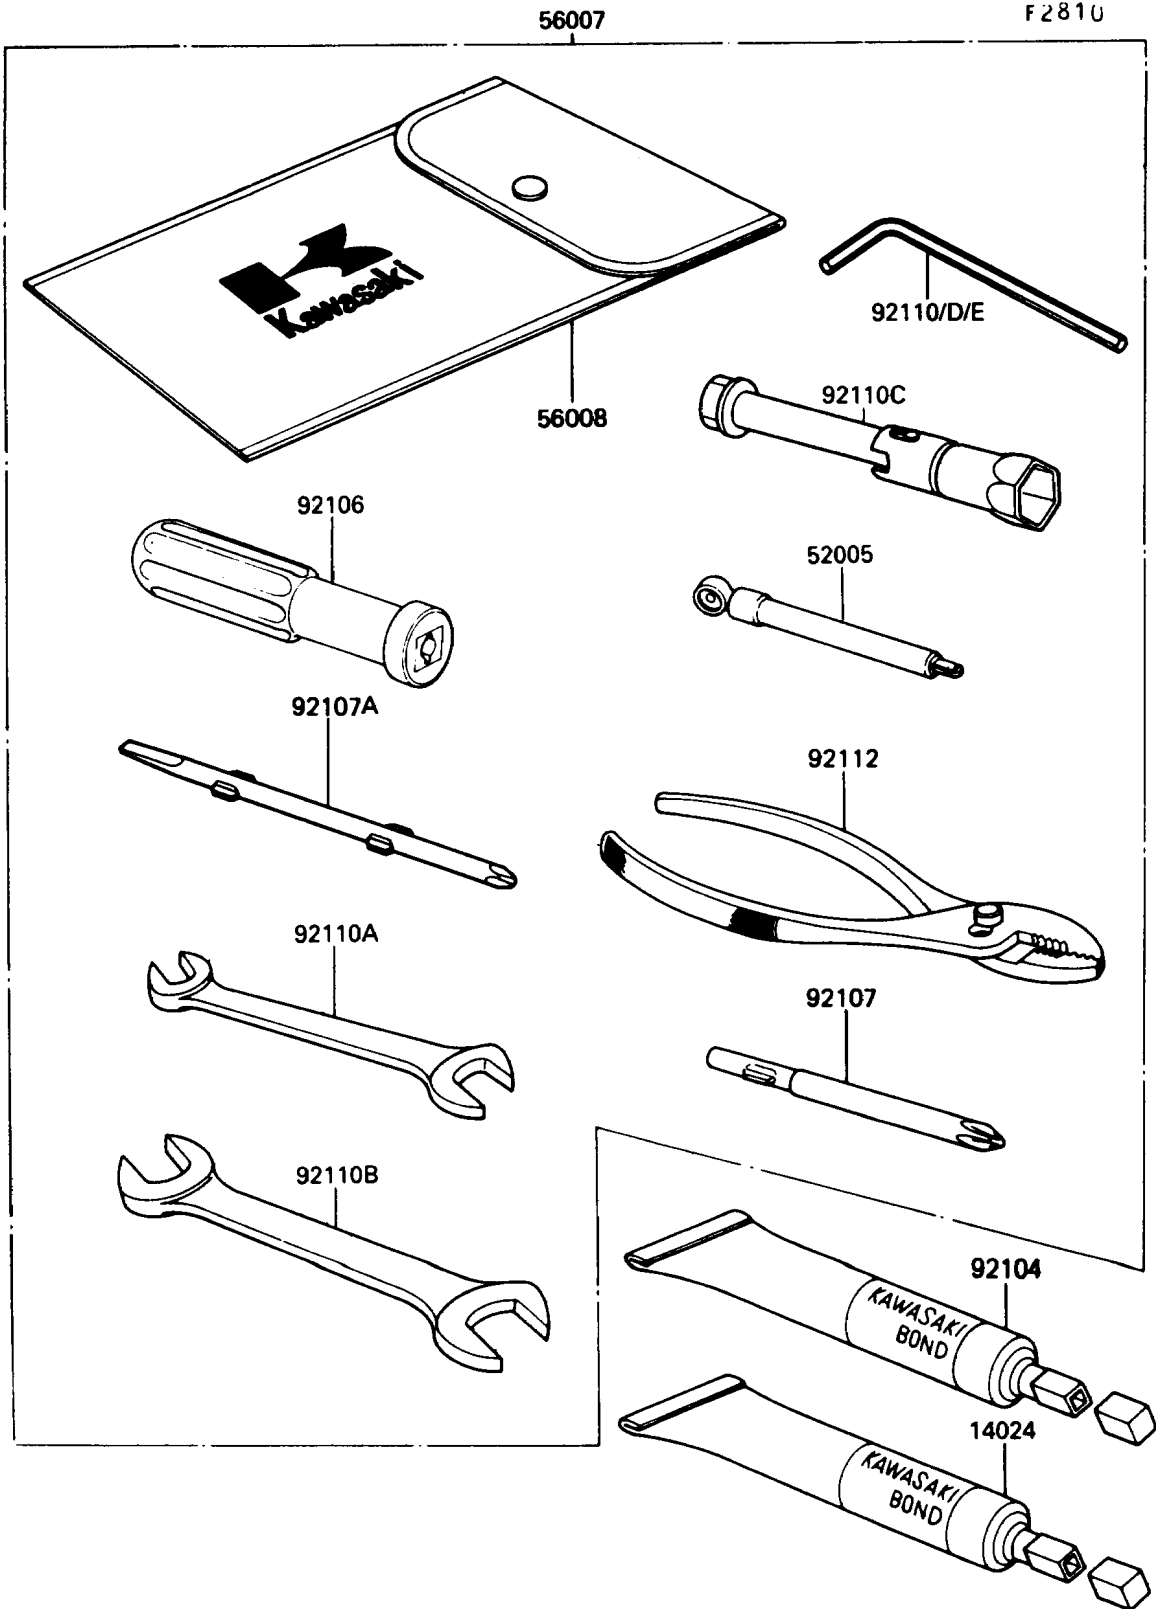

1989 Concours (Canada Only) PARTS DIAGRAM

Tool

1989 Concours (Canada Only) PARTS LIST

Tool

ITEM NAME	PART NUMBER	QUANTITY
THREE BOND TB1211,HT/RS,WHITE (Ref # 14024)	56019-120	1
GAUGE,AIR,3.5KG/CM2 (Ref # 52005)	52005-1031	1
TOOLKIT (Ref # 56007)	56007-1262	1
BAG,TOOL (Ref # 56008)	56008-006	1
GASKET-LIQUID,TUBE,100G,BLACK (Ref # 92104)	92104-1003	1
GRIP-SCREW DRIVER (Ref # 92106)	92106-1001	1
TOOL-DRIVER,#3PHILLIPS (Ref # 92107)	92107-1002	1
TOOL-DRIVER,#2PHILLIPS&SLOT (Ref # 92107A)	92107-1052	1
TOOL-WRENCH,ALLEN,5MM (Ref # 92110)	92110-1015	1
TOOL-WRENCH,OPEN END,10X12 (Ref # 92110A)	92110-1038	1
TOOL-WRENCH,OPEN END,14X17 (Ref # 92110B)	92110-1045	1
TOOL-WRENCH,BOX,18MM (Ref # 92110C)	92110-1134	1
TOOL-WRENCH,ALLEN,3MM (Ref # 92110D)	92110-1140	1
TOOL-WRENCH,ALLEN,6MM (Ref # 92110E)	92127-003	1
TOOL-PLIERS (Ref # 92112)	92112-003	1