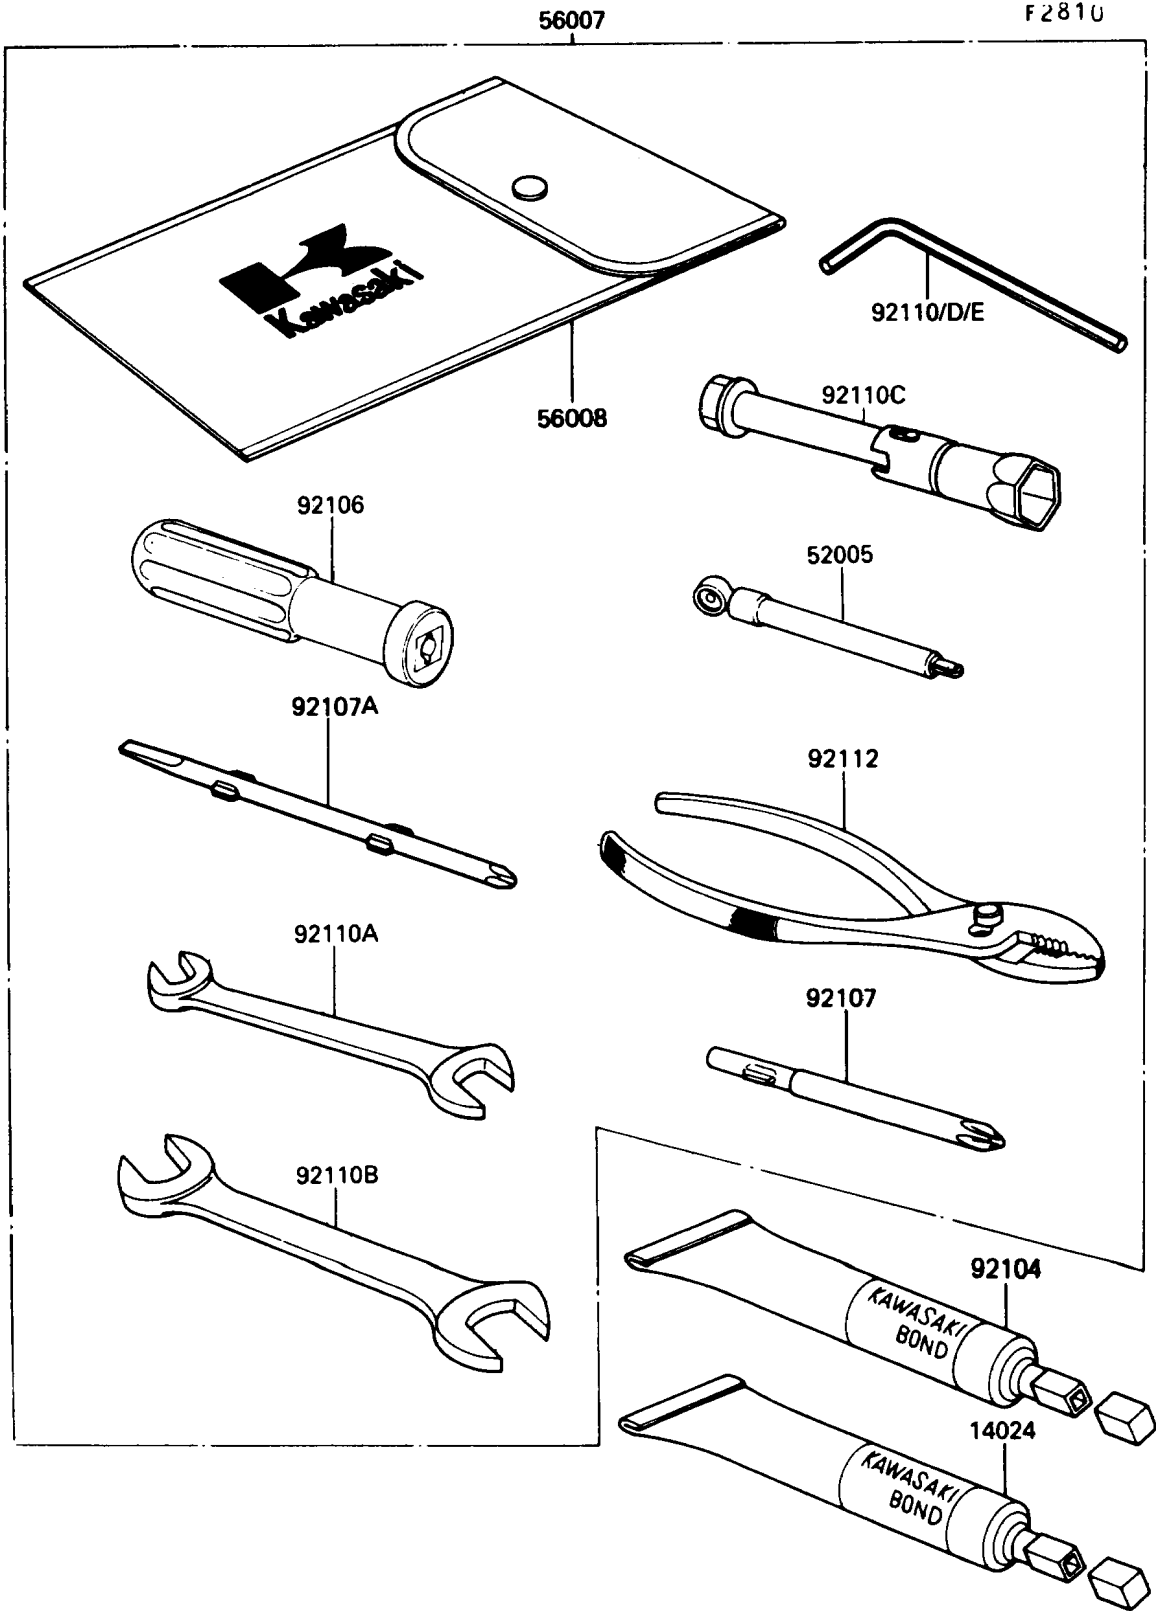

# 1989 Concours (Canada Only) PARTS DIAGRAM

Tool

### Tool

ITEM NAME	PART NUMBER	QUANTITY
THREE BOND TB1211,HT/RS,WHITE (Ref # 14024)	56019-120	1
GAUGE,AIR,3.5KG/CM2 (Ref # 52005)	52005-1031	1
TOOLKIT (Ref # 56007)	56007-1262	1
BAG,TOOL (Ref # 56008)	56008-006	1
GASKET-LIQUID,TUBE,100G,BLACK (Ref # 92104)	92104-1003	1
GRIP-SCREW DRIVER (Ref # 92106)	92106-1001	1
TOOL-DRIVER,#3PHILLIPS (Ref # 92107)	92107-1002	1
TOOL-DRIVER,#2PHILLIPS&SLOT (Ref # 92107A)	92107-1052	1
TOOL-WRENCH,ALLEN,5MM (Ref # 92110)	92110-1015	1
TOOL-WRENCH,OPEN END,10X12 (Ref # 92110A)	92110-1038	1
TOOL-WRENCH,OPEN END,14X17 (Ref # 92110B)	92110-1045	1
TOOL-WRENCH,BOX,18MM (Ref # 92110C)	92110-1134	1
TOOL-WRENCH,ALLEN,3MM (Ref # 92110D)	92110-1140	1
TOOL-WRENCH,ALLEN,6MM (Ref # 92110E)	92127-003	1
TOOL-PLIERS (Ref # 92112)	92112-003	1