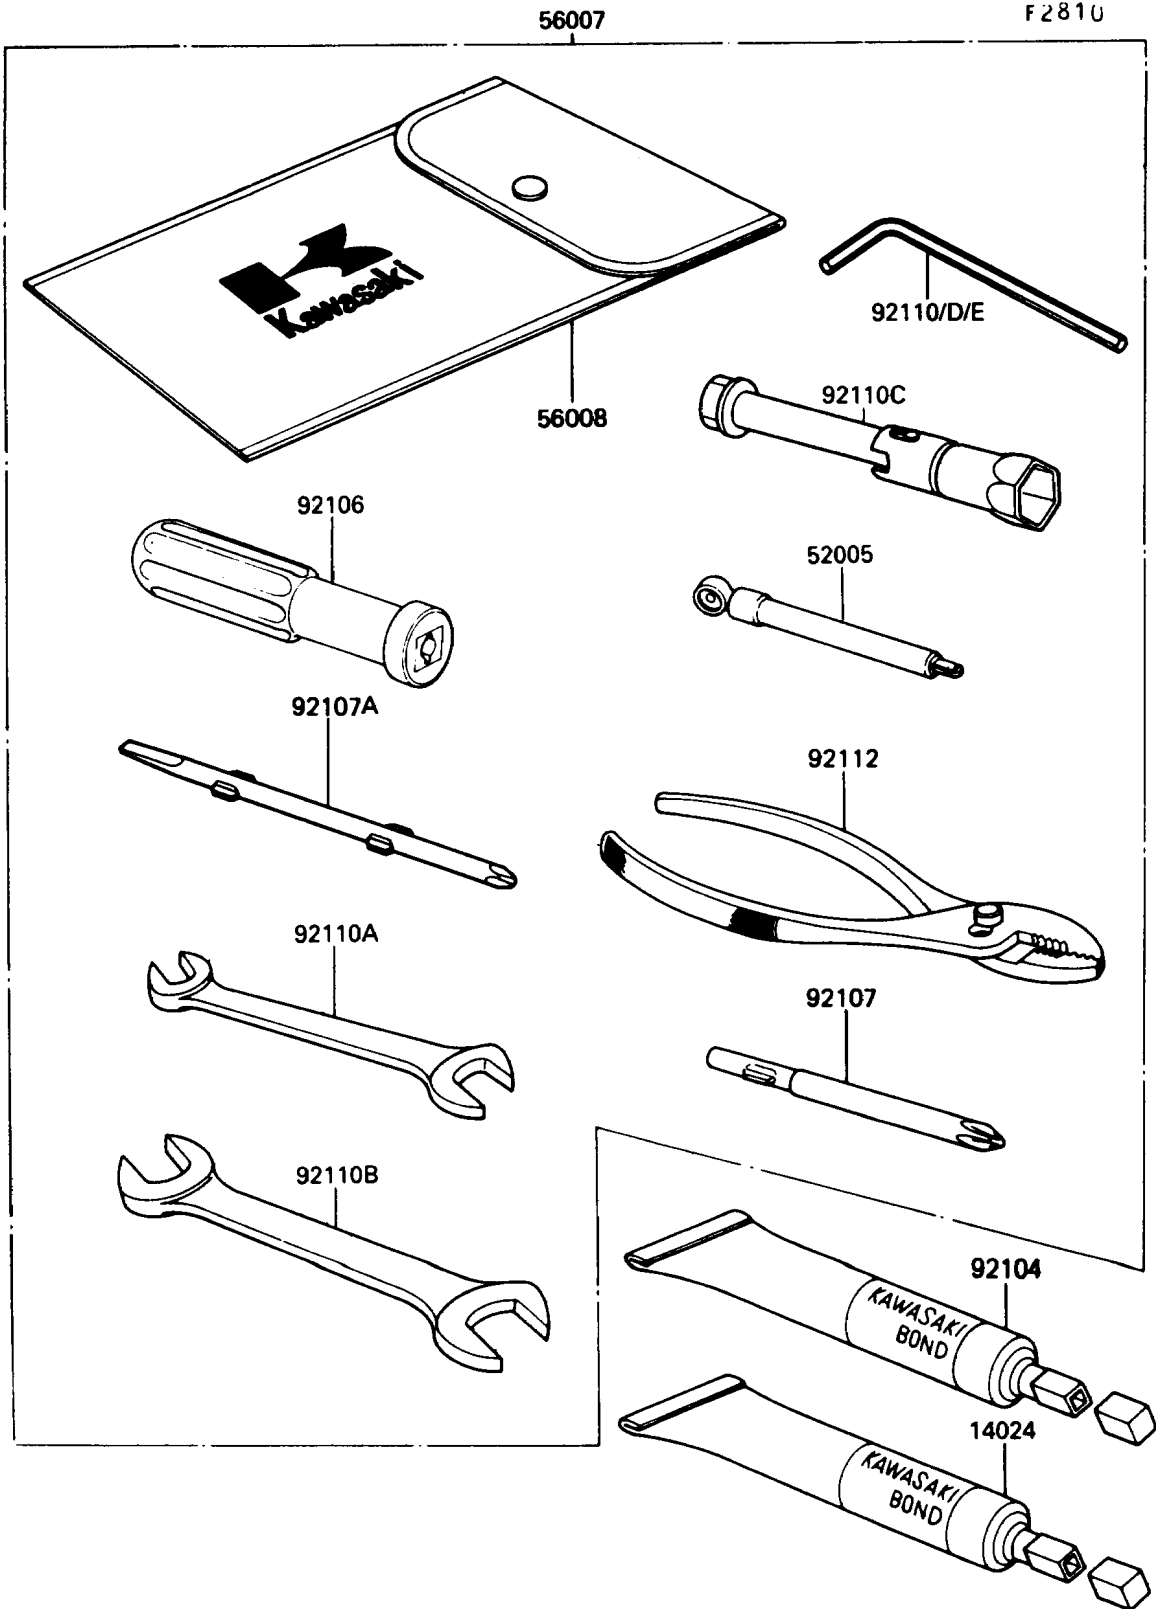

1991 Concours PARTS DIAGRAM

Tool

1991 Concours PARTS LIST

Tool

ITEM NAME	PART NUMBER	QUANTITY
THREE BOND TB1211,HT/RS,WHITE (Ref # 14024)	56019-120	1
GAUGE,AIR,3.5KG/CM2 (Ref # 52005)	52005-1031	1
TOOLKIT (Ref # 56007)	56007-1262	1
BAG,TOOL (Ref # 56008)	56008-006	1
GASKET-LIQUID,TUBE,100G,BLACK (Ref # 92104)	92104-1003	1
GRIP-SCREW DRIVER (Ref # 92106)	92106-1001	1
TOOL-DRIVER,#3PHILLIPS (Ref # 92107)	92107-1002	1
TOOL-DRIVER,#2PHILLIPS&SLOT (Ref # 92107A)	92107-1052	1
TOOL-WRENCH,ALLEN,5MM (Ref # 92110)	92110-1015	1
TOOL-WRENCH,OPEN END,10X12 (Ref # 92110A)	92110-1038	1
TOOL-WRENCH,OPEN END,14X17 (Ref # 92110B)	92110-1045	1
TOOL-WRENCH,BOX,18MM (Ref # 92110C)	92110-1134	1
TOOL-WRENCH,ALLEN,3MM (Ref # 92110D)	92110-1140	1
TOOL-WRENCH,ALLEN,6MM (Ref # 92110E)	92127-003	1
TOOL-PLIERS (Ref # 92112)	92112-003	1