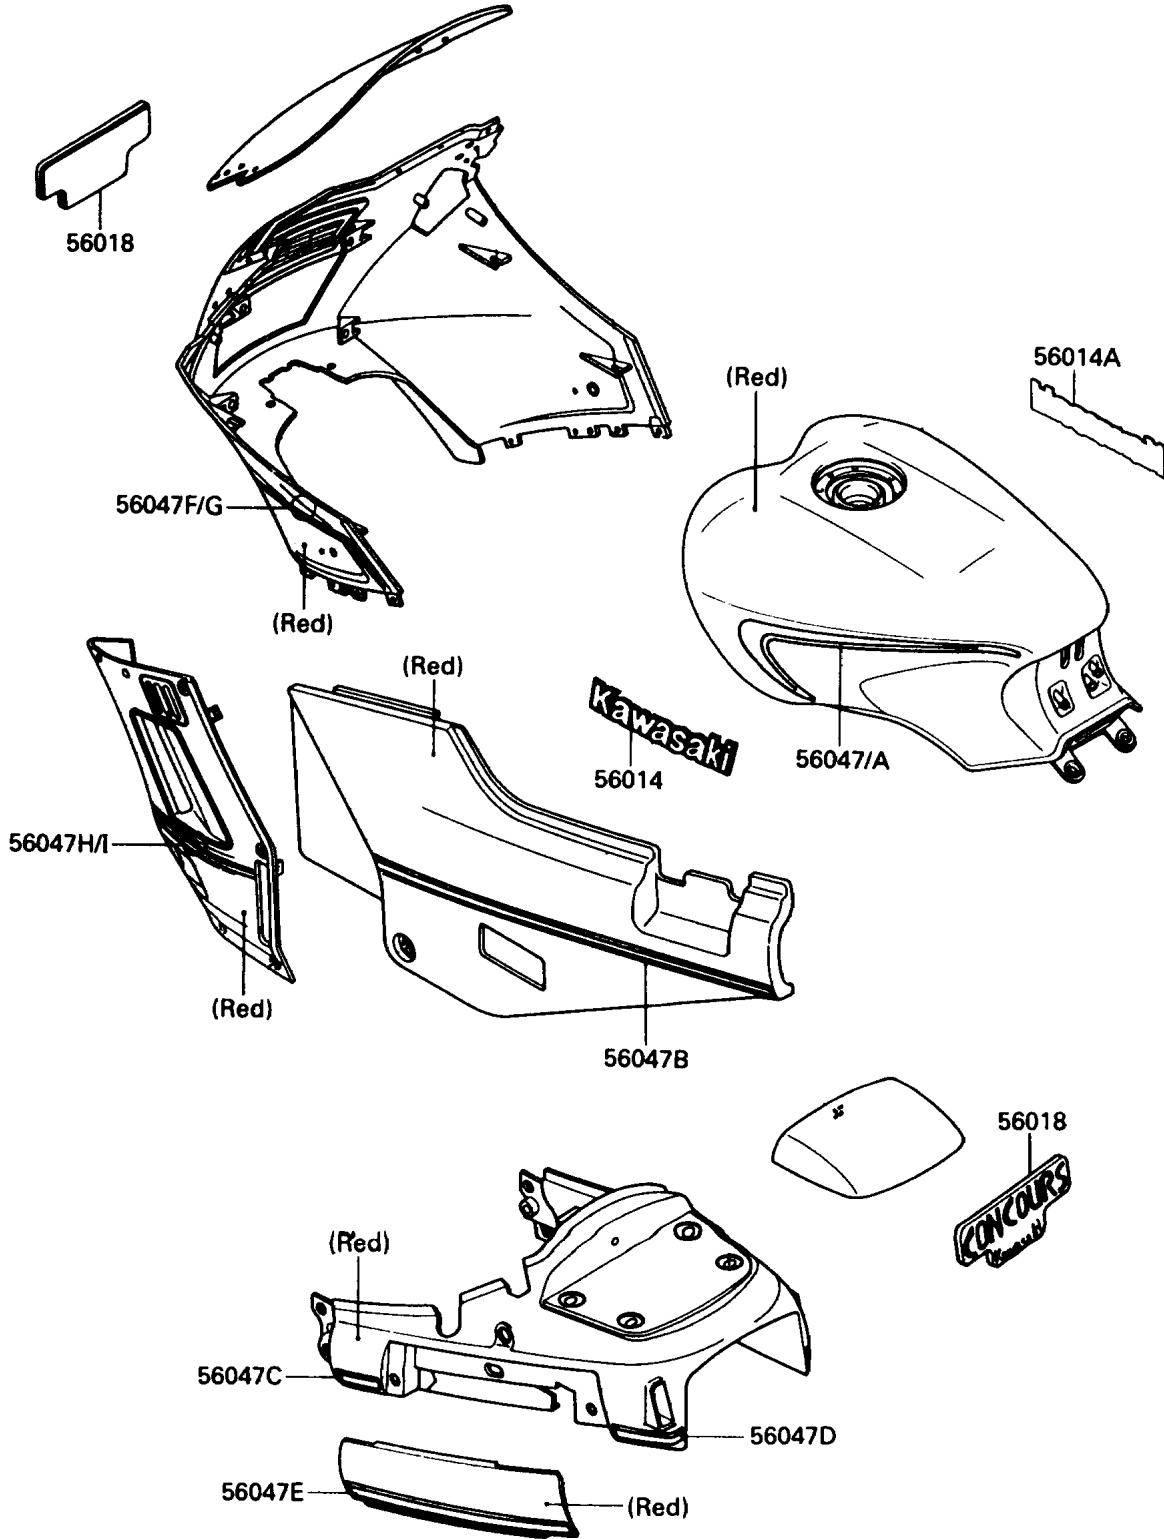

1989 Concours (Canada Only) PARTS DIAGRAM

Decal(Red)

F2861

1989 Concours (Canada Only) PARTS LIST

Decal(Red)

ITEM NAME	PART NUMBER	QUANTITY
EMBLEM,FUEL TANK,LH,KAWASAKI (Ref # 56014)	56014-1134	1
EMBLEM,FUEL TANK,RH,KAWASAKI (Ref # 56014A)	56014-1135	1
MARK,CARRIER COVER&SCREEN (Ref # 56018)	56018-1869	2
PATTERN,FUEL TANK,LH (Ref # 56047)	56047-1912	1
PATTERN,FUEL TANK,RH (Ref # 56047A)	56047-1913	1
PATTERN,SIDE COVER (Ref # 56047B)	56047-1914	2
PATTERN,SEAT COVER,FR (Ref # 56047C)	56047-1915	2
PATTERN,SEAT COVER,RR (Ref # 56047D)	56047-1916	2
PATTERN,SEAT COVER,CNT (Ref # 56047E)	56047-1917	2
PATTERN,COWLING,LH (Ref # 56047F)	56047-1918	1
PATTERN,COWLING,RH (Ref # 56047G)	56047-1919	1
PATTERN,COWLING,CNT,LH (Ref # 56047H)	56047-1920	1
PATTERN,COWLING,CNT,RH (Ref # 56047I)	56047-1921	1