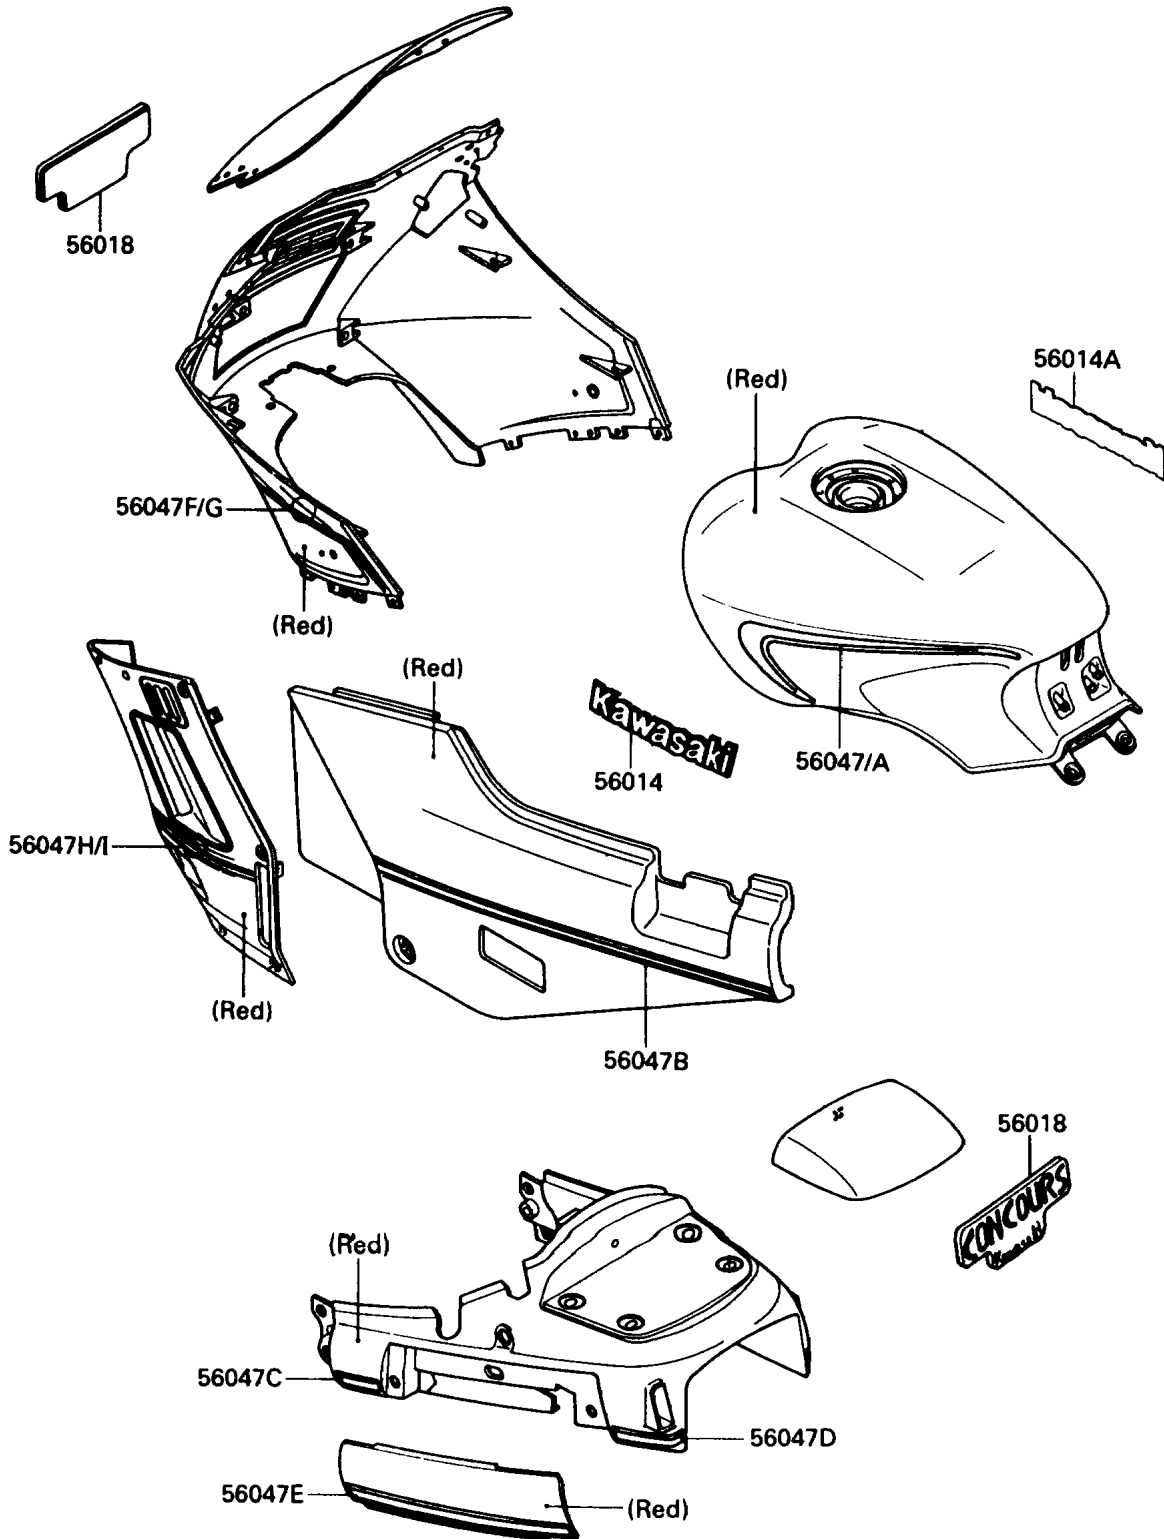

1989 Concours (Canada Only) PARTS DIAGRAM

Decal(Red)

F2861

1989 Concours (Canada Only) PARTS LIST

Decal(Red)

ITEM NAME	PART NUMBER	QUANTITY
EMBLEM,FUEL TANK,LH,KAWASAKI (Ref # 56014)	56014-1134	1
EMBLEM,FUEL TANK,RH,KAWASAKI (Ref # 56014A)	56014-1135	1
MARK,CARRIER COVER&SCREEN (Ref # 56018)	56018-1869	2
PATTERN,FUEL TANK,LH (Ref # 56047)	56047-1912	1
PATTERN,FUEL TANK,RH (Ref # 56047A)	56047-1913	1
PATTERN,SIDE COVER (Ref # 56047B)	56047-1914	2
PATTERN,SEAT COVER,FR (Ref # 56047C)	56047-1915	2
PATTERN,SEAT COVER,RR (Ref # 56047D)	56047-1916	2
PATTERN,SEAT COVER,CNT (Ref # 56047E)	56047-1917	2
PATTERN,COWLING,LH (Ref # 56047F)	56047-1918	1
PATTERN,COWLING,RH (Ref # 56047G)	56047-1919	1
PATTERN,COWLING,CNT,LH (Ref # 56047H)	56047-1920	1
PATTERN,COWLING,CNT,RH (Ref # 56047I)	56047-1921	1