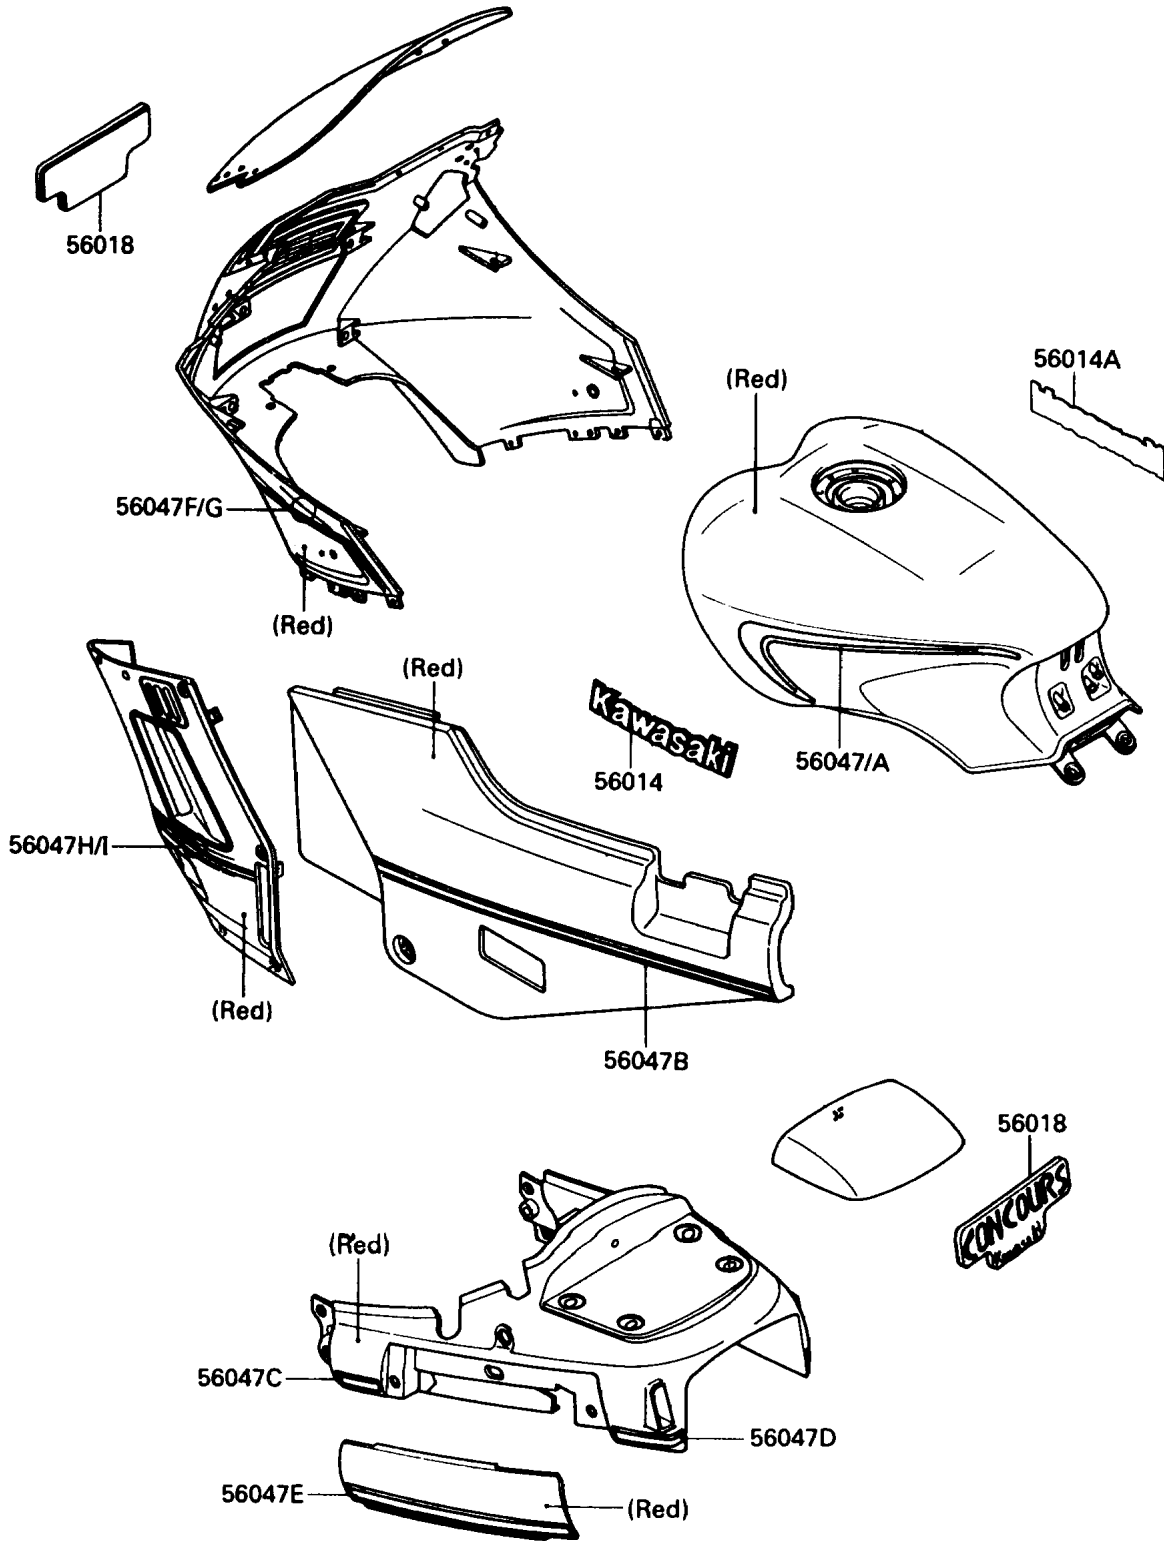

1991 Concours PARTS DIAGRAM

Decal(Red)

F2861

1991 Concours PARTS LIST

Decal(Red)

ITEM NAME	PART NUMBER	QUANTITY
EMBLEM,FUEL TANK,LH,KAWASAKI (Ref # 56014)	56014-1134	1
EMBLEM,FUEL TANK,RH,KAWASAKI (Ref # 56014A)	56014-1135	1
MARK,CARRIER COVER&SCREEN (Ref # 56018)	56018-1869	2
PATTERN,FUEL TANK,LH (Ref # 56047)	56047-1912	1
PATTERN,FUEL TANK,RH (Ref # 56047A)	56047-1913	1
PATTERN,SIDE COVER (Ref # 56047B)	56047-1914	2
PATTERN,SEAT COVER,FR (Ref # 56047C)	56047-1915	2
PATTERN,SEAT COVER,RR (Ref # 56047D)	56047-1916	2
PATTERN,SEAT COVER,CNT (Ref # 56047E)	56047-1917	2
PATTERN,COWLING,LH (Ref # 56047F)	56047-1918	1
PATTERN,COWLING,RH (Ref # 56047G)	56047-1919	1
PATTERN,COWLING,CNT,LH (Ref # 56047H)	56047-1920	1
PATTERN,COWLING,CNT,RH (Ref # 56047I)	56047-1921	1