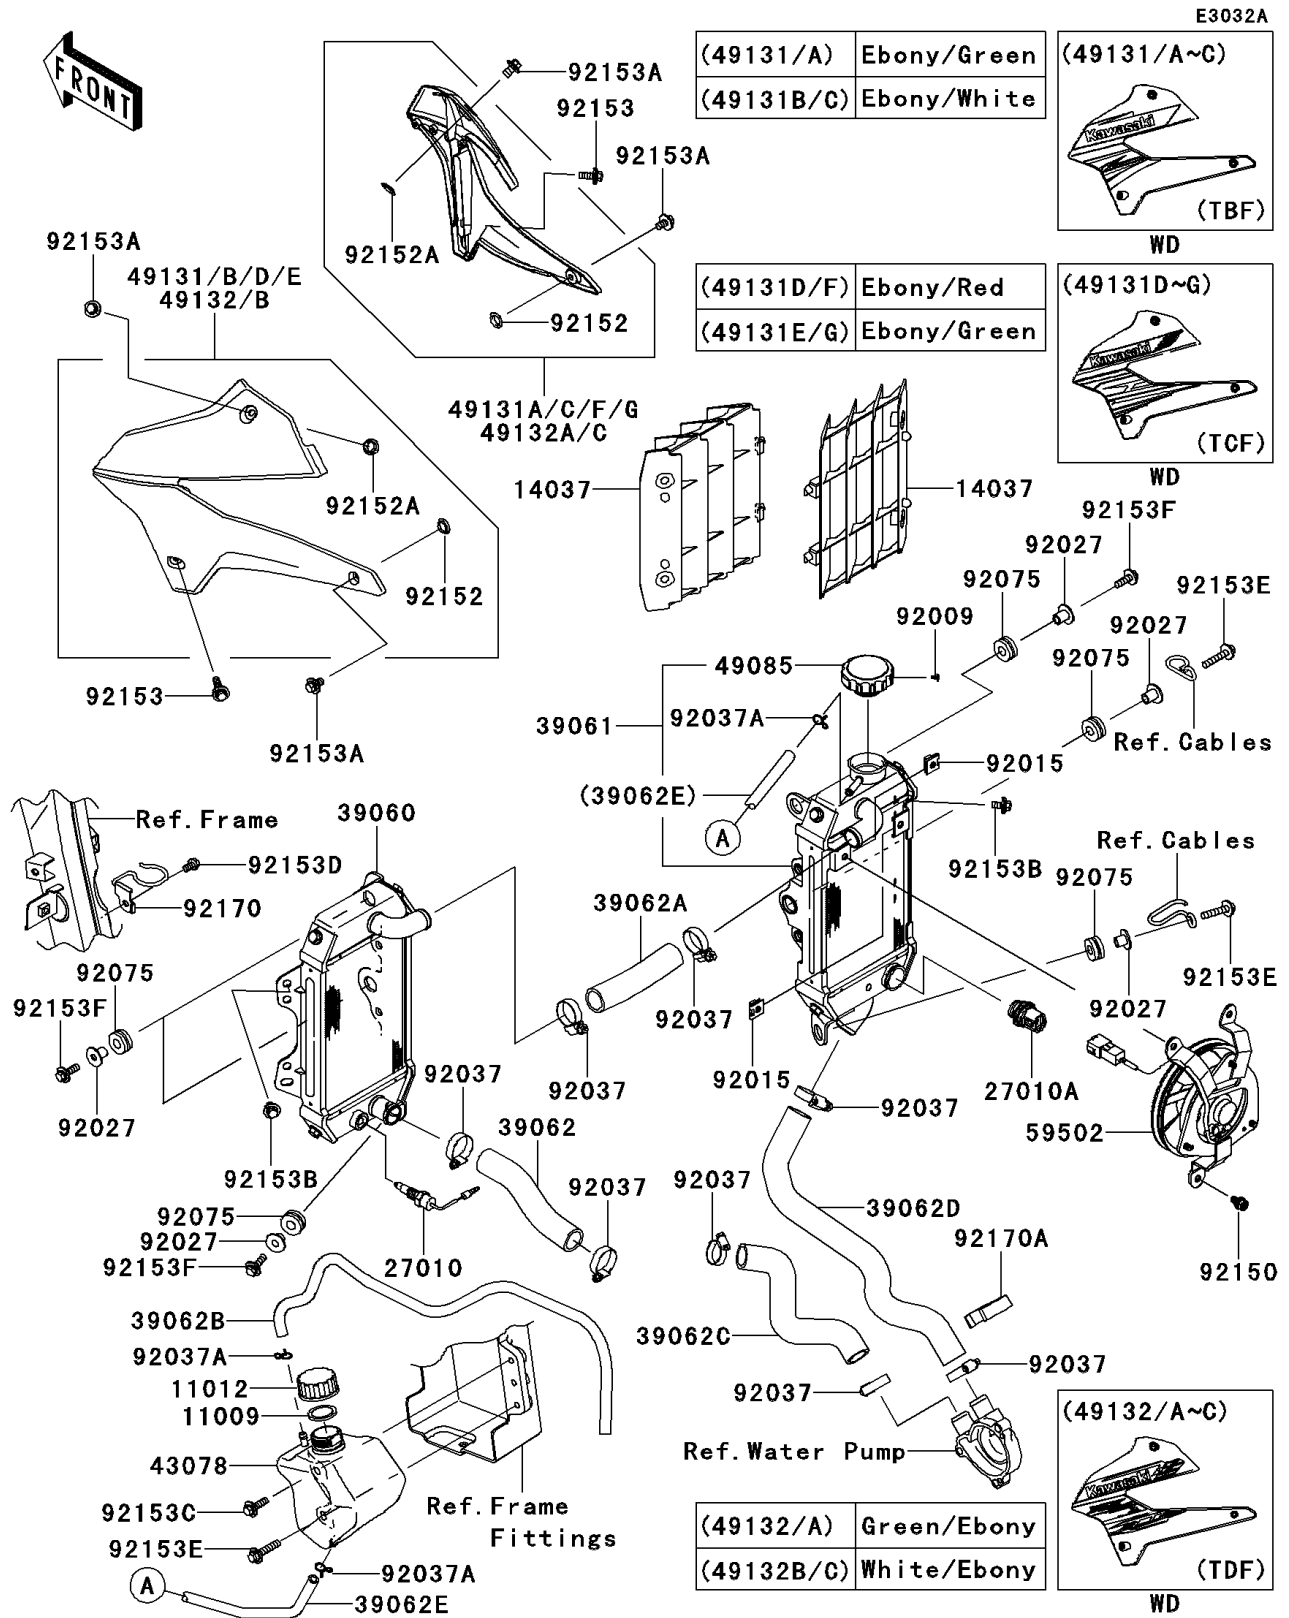

2012 KLX® 250S PARTS DIAGRAM

Radiator(TBF-TDF)

2012 KLX® 250S PARTS LIST

Radiator(TBF-TDF)

ITEM NAME	PART NUMBER	QUANTITY
GASKET,RESERVOIR TANK CAP (Ref # 11009)	11009-1145	1
CAP (Ref # 11012)	11012-1084	1
SCREEN,EBONY (Ref # 14037)	14037-0067-6C	2
SWITCH,WARNING (Ref # 27010)	27010-1199	1
SWITCH (Ref # 27010A)	27010-1443	1
RADIATOR (Ref # 39060)	39060-0045	1
RADIATOR-ASSY (Ref # 39061)	39061-0184	1
HOSE-COOLING,HEAD-RAD.LH (Ref # 39062)	39062-0199	1
HOSE-COOLING,RAD. LH-RAD. RH (Ref # 39062A)	39062-0200	1
HOSE-COOLING,OVERFLOW (Ref # 39062B)	39062-0204	1
HOSE-COOLING,PUMP-CYLINDER (Ref # 39062C)	39062-1563	1
HOSE-COOLING,RADIATOR-PUMP (Ref # 39062D)	39062-1564	1
HOSE-COOLING,RESERVOIR (Ref # 39062E)	39062-1786	1
RESERVOIR (Ref # 43078)	43078-0044	1
CAP-ASSY-PRESSURE (Ref # 49085)	49085-1075	1
SHROUD-ENGINE,LH,EBONY/RED (Ref # 49131D)	49131-5459-40C	1
SHROUD-ENGINE,LH,EBONY/GRN (Ref # 49131E)	49131-5460-27W	1
SHROUD-ENGINE,RH,EBONY/RED (Ref # 49131F)	49131-5461-40C	1
SHROUD-ENGINE,RH,EBONY/GRN (Ref # 49131G)	49131-5462-27W	1
FAN-ASSY (Ref # 59502)	59502-0028	1
SCREW,TAPPING,3X6 (Ref # 92009)	92009-1844	1
NUT (Ref # 92015)	92015-1487	2
COLLAR (Ref # 92027)	92027-1183	6
CLAMP,COOLING HOSE (Ref # 92037)	92037-1589	8
CLAMP (Ref # 92037A)	92037-1712	3
DAMPER (Ref # 92075)	92075-209	6
BOLT,6X12 (Ref # 92150)	92150-1186	3
COLLAR,8.8X11.2X4 (Ref # 92152)	92152-0909	2
COLLAR (Ref # 92152A)	92152-1235	2

2012 KLX® 250S PARTS LIST

Radiator(TBF-TDF)

ITEM NAME	PART NUMBER	QUANTITY
BOLT,6X20 (Ref # 92153)	92153-0502	2
BOLT,6X12 (Ref # 92153A)	92153-0503	4
BOLT,FLANGED,6X14 (Ref # 92153B)	92153-0936	2
BOLT,FLANGED,6X22 (Ref # 92153C)	92153-0950	1
BOLT,FLANGED,6X10 (Ref # 92153D)	92153-1354	1
BOLT,FLANGED,6X30 (Ref # 92153E)	92153-1457	3
BOLT,FLANGED-SMALL,6X22 (Ref # 92153F)	92153-1560	4
CLAMP (Ref # 92170)	92170-1357	1
CLAMP (Ref # 92170A)	92170-1419	1