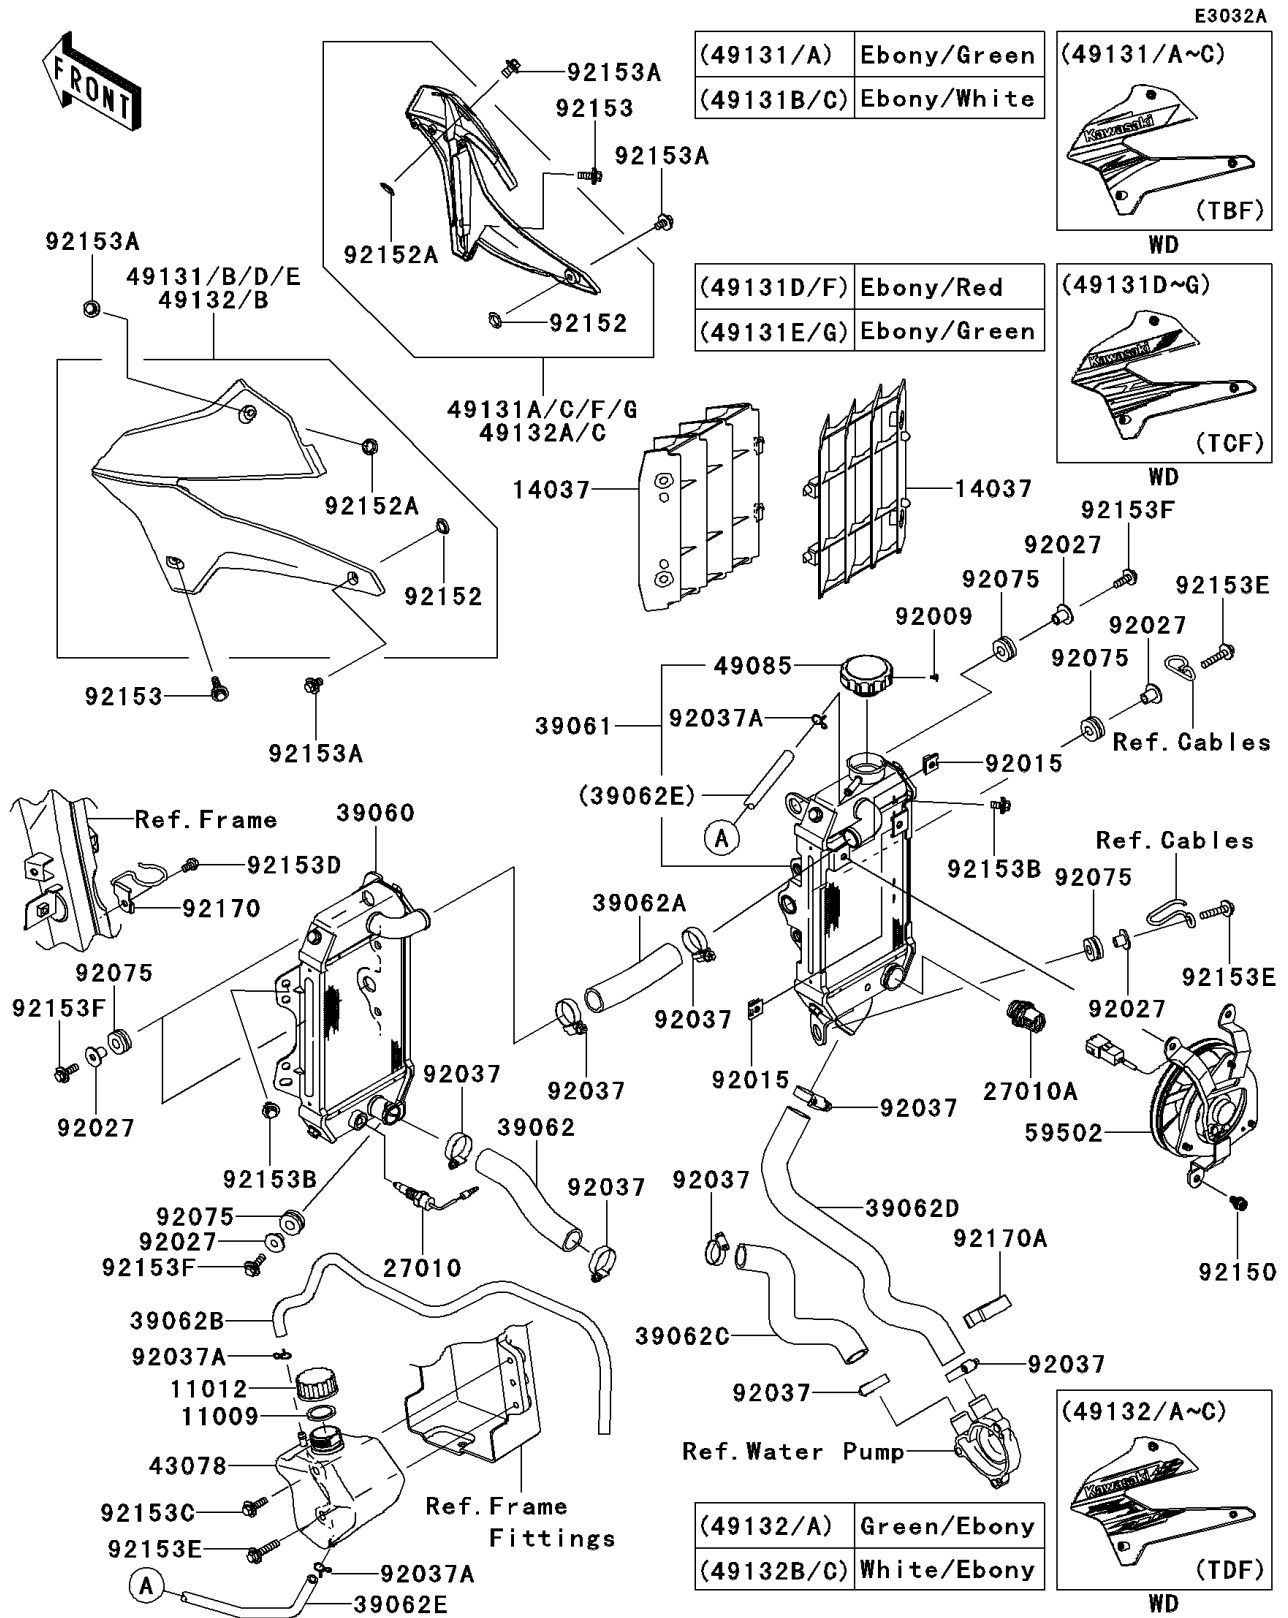

# 2011 KLX250S (Canada Only) PARTS DIAGRAM

Radiator(TBF-TDF)

## 2011 KLX250S (Canada Only) PARTS LIST

### Radiator(TBF-TDF)

ITEM NAME	PART NUMBER	QUANTITY
GASKET,RESERVOIR TANK CAP (Ref # 11009)	11009-1145	1
CAP (Ref # 11012)	11012-1084	1
SCREEN,EBONY (Ref # 14037)	14037-0067-6C	2
SWITCH,WARNING (Ref # 27010)	27010-1199	1
SWITCH (Ref # 27010A)	27010-1443	1
RADIATOR (Ref # 39060)	39060-0045	1
RADIATOR-ASSY (Ref # 39061)	39061-0184	1
HOSE-COOLING,HEAD-RAD.LH (Ref # 39062)	39062-0199	1
HOSE-COOLING,RAD. LH-RAD. RH (Ref # 39062A)	39062-0200	1
HOSE-COOLING,OVERFLOW (Ref # 39062B)	39062-0204	1
HOSE-COOLING,PUMP-CYLINDER (Ref # 39062C)	39062-1563	1
HOSE-COOLING,RADIATOR-PUMP (Ref # 39062D)	39062-1564	1
HOSE-COOLING,RESERVOIR (Ref # 39062E)	39062-1786	1
RESERVOIR (Ref # 43078)	43078-0044	1
CAP-ASSY-PRESSURE (Ref # 49085)	49085-1075	1
SHROUD-ENGINE,LH,EBONY/GREEN (Ref # 49131)	49131-5396-27W	1
SHROUD-ENGINE,RH,EBONY/GREEN (Ref # 49131A)	49131-5397-27W	1
SHROUD-ENGINE,LH,EBONY/WHITE (Ref # 49131B)	49131-5398-32T	1
SHROUD-ENGINE,RH,EBONY/WHITE (Ref # 49131C)	49131-5399-32T	1
FAN-ASSY (Ref # 59502)	59502-0028	1
SCREW,TAPPING,3X6 (Ref # 92009)	92009-1844	1
NUT (Ref # 92015)	92015-1487	2
COLLAR (Ref # 92027)	92027-1183	6
CLAMP,COOLING HOSE (Ref # 92037)	92037-1589	8
CLAMP (Ref # 92037A)	92037-1712	3
DAMPER (Ref # 92075)	92075-209	6
BOLT,6X12 (Ref # 92150)	92150-1186	3
COLLAR,8.8X11.2X4 (Ref # 92152)	92152-0909	2
COLLAR (Ref # 92152A)	92152-1235	2

## 2011 KLX250S (Canada Only) PARTS LIST

Radiator(TBF-TDF)

ITEM NAME	PART NUMBER	QUANTITY
BOLT,6X20 (Ref # 92153)	92153-0502	2
BOLT,6X12 (Ref # 92153A)	92153-0503	4
BOLT,FLANGED,6X14 (Ref # 92153B)	92153-0936	2
BOLT,FLANGED,6X22 (Ref # 92153C)	92153-0950	1
BOLT,FLANGED,6X10 (Ref # 92153D)	92153-1354	1
BOLT,FLANGED,6X30 (Ref # 92153E)	92153-1457	3
BOLT,FLANGED-SMALL,6X22 (Ref # 92153F)	92153-1560	4
CLAMP (Ref # 92170)	92170-1357	1
CLAMP (Ref # 92170A)	92170-1419	1