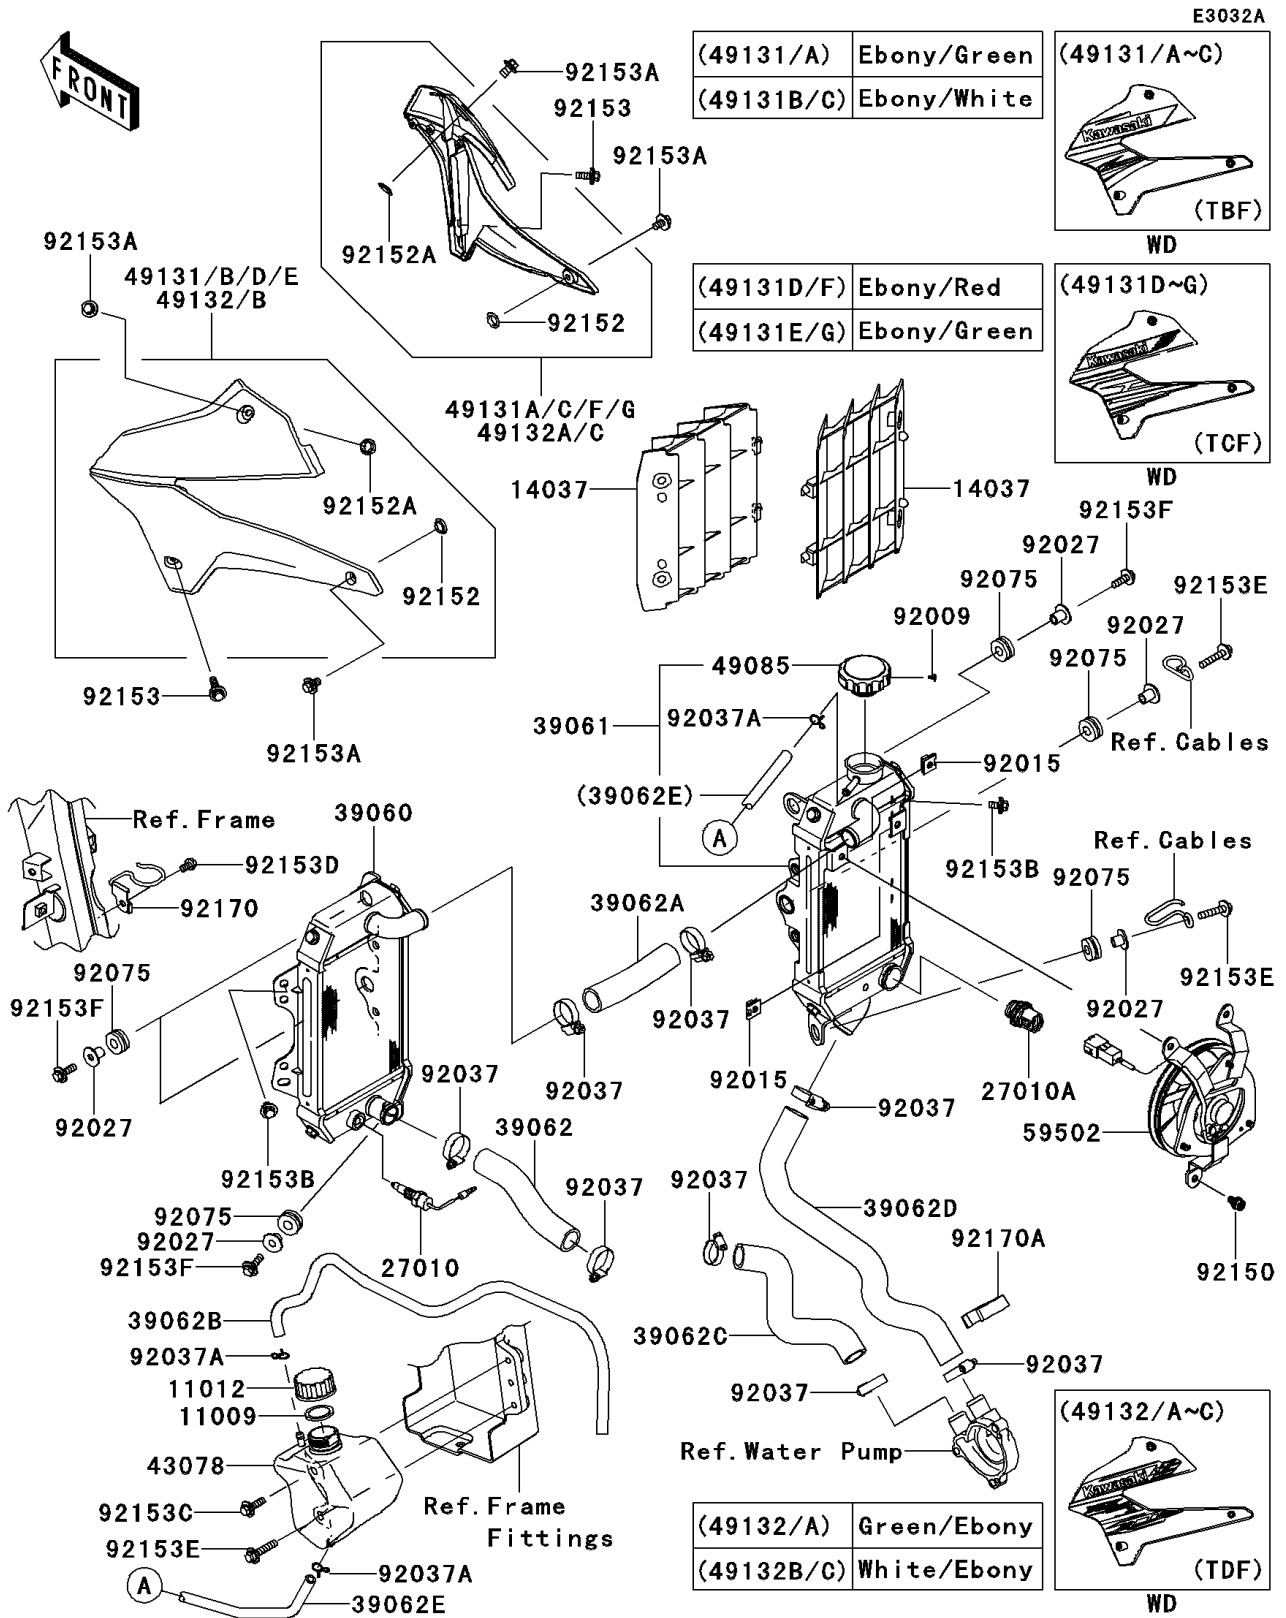

2012 KLX® 250S PARTS DIAGRAM

Radiator(TBF-TDF)

2012 KLX® 250S PARTS LIST

Radiator(TBF-TDF)

ITEM NAME	PART NUMBER	QUANTITY
GASKET,RESERVOIR TANK CAP (Ref # 11009)	11009-1145	1
CAP (Ref # 11012)	11012-1084	1
SCREEN,EBONY (Ref # 14037)	14037-0067-6C	2
SWITCH,WARNING (Ref # 27010)	27010-1199	1
SWITCH (Ref # 27010A)	27010-1443	1
RADIATOR (Ref # 39060)	39060-0045	1
RADIATOR-ASSY (Ref # 39061)	39061-0184	1
HOSE-COOLING,HEAD-RAD.LH (Ref # 39062)	39062-0199	1
HOSE-COOLING,RAD. LH-RAD. RH (Ref # 39062A)	39062-0200	1
HOSE-COOLING,OVERFLOW (Ref # 39062B)	39062-0204	1
HOSE-COOLING,PUMP-CYLINDER (Ref # 39062C)	39062-1563	1
HOSE-COOLING,RADIATOR-PUMP (Ref # 39062D)	39062-1564	1
HOSE-COOLING,RESERVOIR (Ref # 39062E)	39062-1786	1
RESERVOIR (Ref # 43078)	43078-0044	1
CAP-ASSY-PRESSURE (Ref # 49085)	49085-1075	1
SHROUD-ENGINE,LH,EBONY/RED (Ref # 49131D)	49131-5459-40C	1
SHROUD-ENGINE,LH,EBONY/GRN (Ref # 49131E)	49131-5460-27W	1
SHROUD-ENGINE,RH,EBONY/RED (Ref # 49131F)	49131-5461-40C	1
SHROUD-ENGINE,RH,EBONY/GRN (Ref # 49131G)	49131-5462-27W	1
FAN-ASSY (Ref # 59502)	59502-0028	1
SCREW,TAPPING,3X6 (Ref # 92009)	92009-1844	1
NUT (Ref # 92015)	92015-1487	2
COLLAR (Ref # 92027)	92027-1183	6
CLAMP,COOLING HOSE (Ref # 92037)	92037-1589	8
CLAMP (Ref # 92037A)	92037-1712	3
DAMPER (Ref # 92075)	92075-209	6
BOLT,6X12 (Ref # 92150)	92150-1186	3
COLLAR,8.8X11.2X4 (Ref # 92152)	92152-0909	2
COLLAR (Ref # 92152A)	92152-1235	2

2012 KLX® 250S PARTS LIST

Radiator(TBF-TDF)

ITEM NAME	PART NUMBER	QUANTITY
BOLT,6X20 (Ref # 92153)	92153-0502	2
BOLT,6X12 (Ref # 92153A)	92153-0503	4
BOLT,FLANGED,6X14 (Ref # 92153B)	92153-0936	2
BOLT,FLANGED,6X22 (Ref # 92153C)	92153-0950	1
BOLT,FLANGED,6X10 (Ref # 92153D)	92153-1354	1
BOLT,FLANGED,6X30 (Ref # 92153E)	92153-1457	3
BOLT,FLANGED-SMALL,6X22 (Ref # 92153F)	92153-1560	4
CLAMP (Ref # 92170)	92170-1357	1
CLAMP (Ref # 92170A)	92170-1419	1