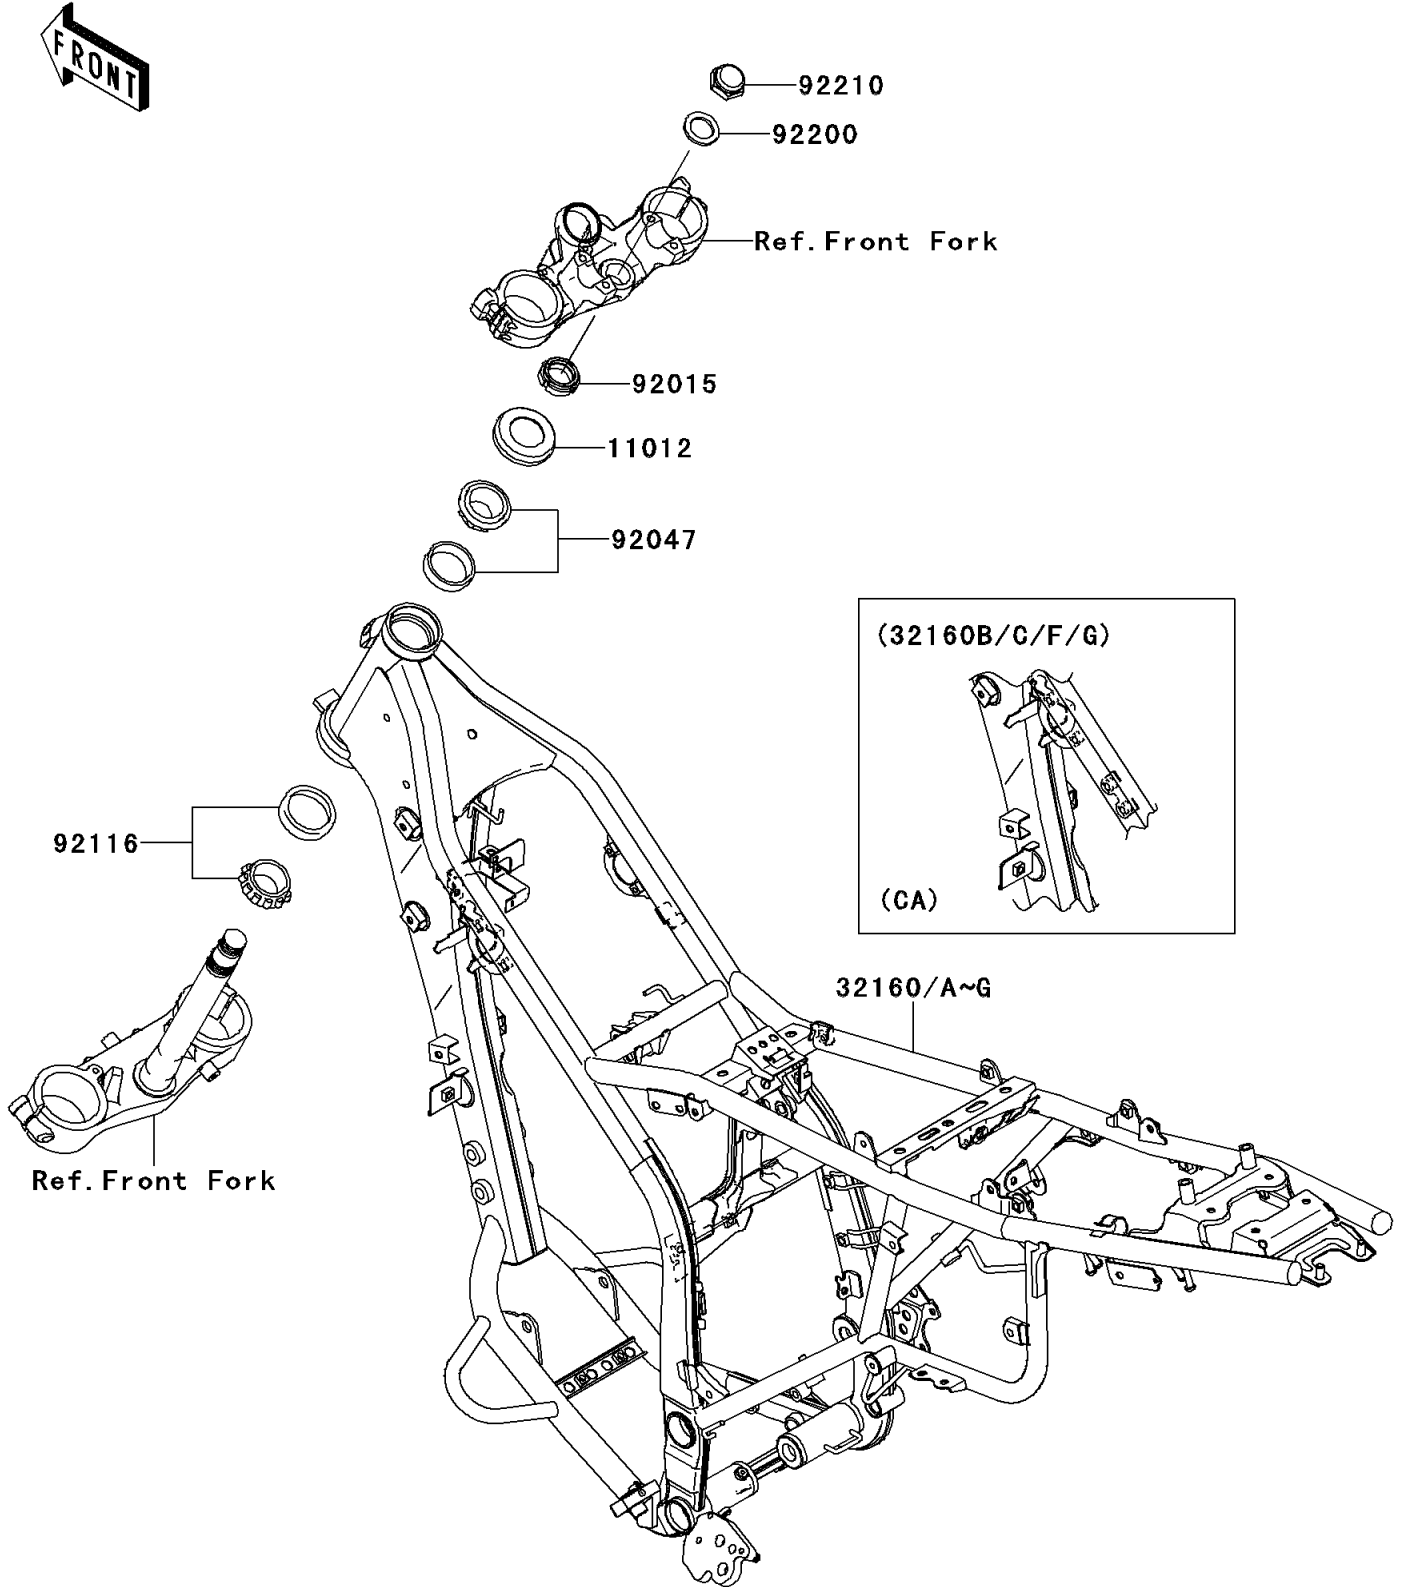

# 2011 KLX250S (Canada Only) PARTS DIAGRAM

Frame

F2120

## 2011 KLX250S (Canada Only) PARTS LIST

### Frame

ITEM NAME	PART NUMBER	QUANTITY
CAP,STEERING STEM (Ref # 11012)	11012-1762	1
FRAME-COMP,F.S.BLACK (Ref # 32160)	32160-0350-18R	1
NUT,25MM,T=12 (Ref # 92015)	92015-1546	1
RACE,ROLLER,32005JR RS (Ref # 92047)	92047-017	1
BEARING-ROLLER,HI-CAP32006JRRS (Ref # 92116)	92116-1069	1
WASHER,STEERING STEM (Ref # 92200)	92200-0517	1
NUT,CAP,22MM (Ref # 92210)	92210-0263	1