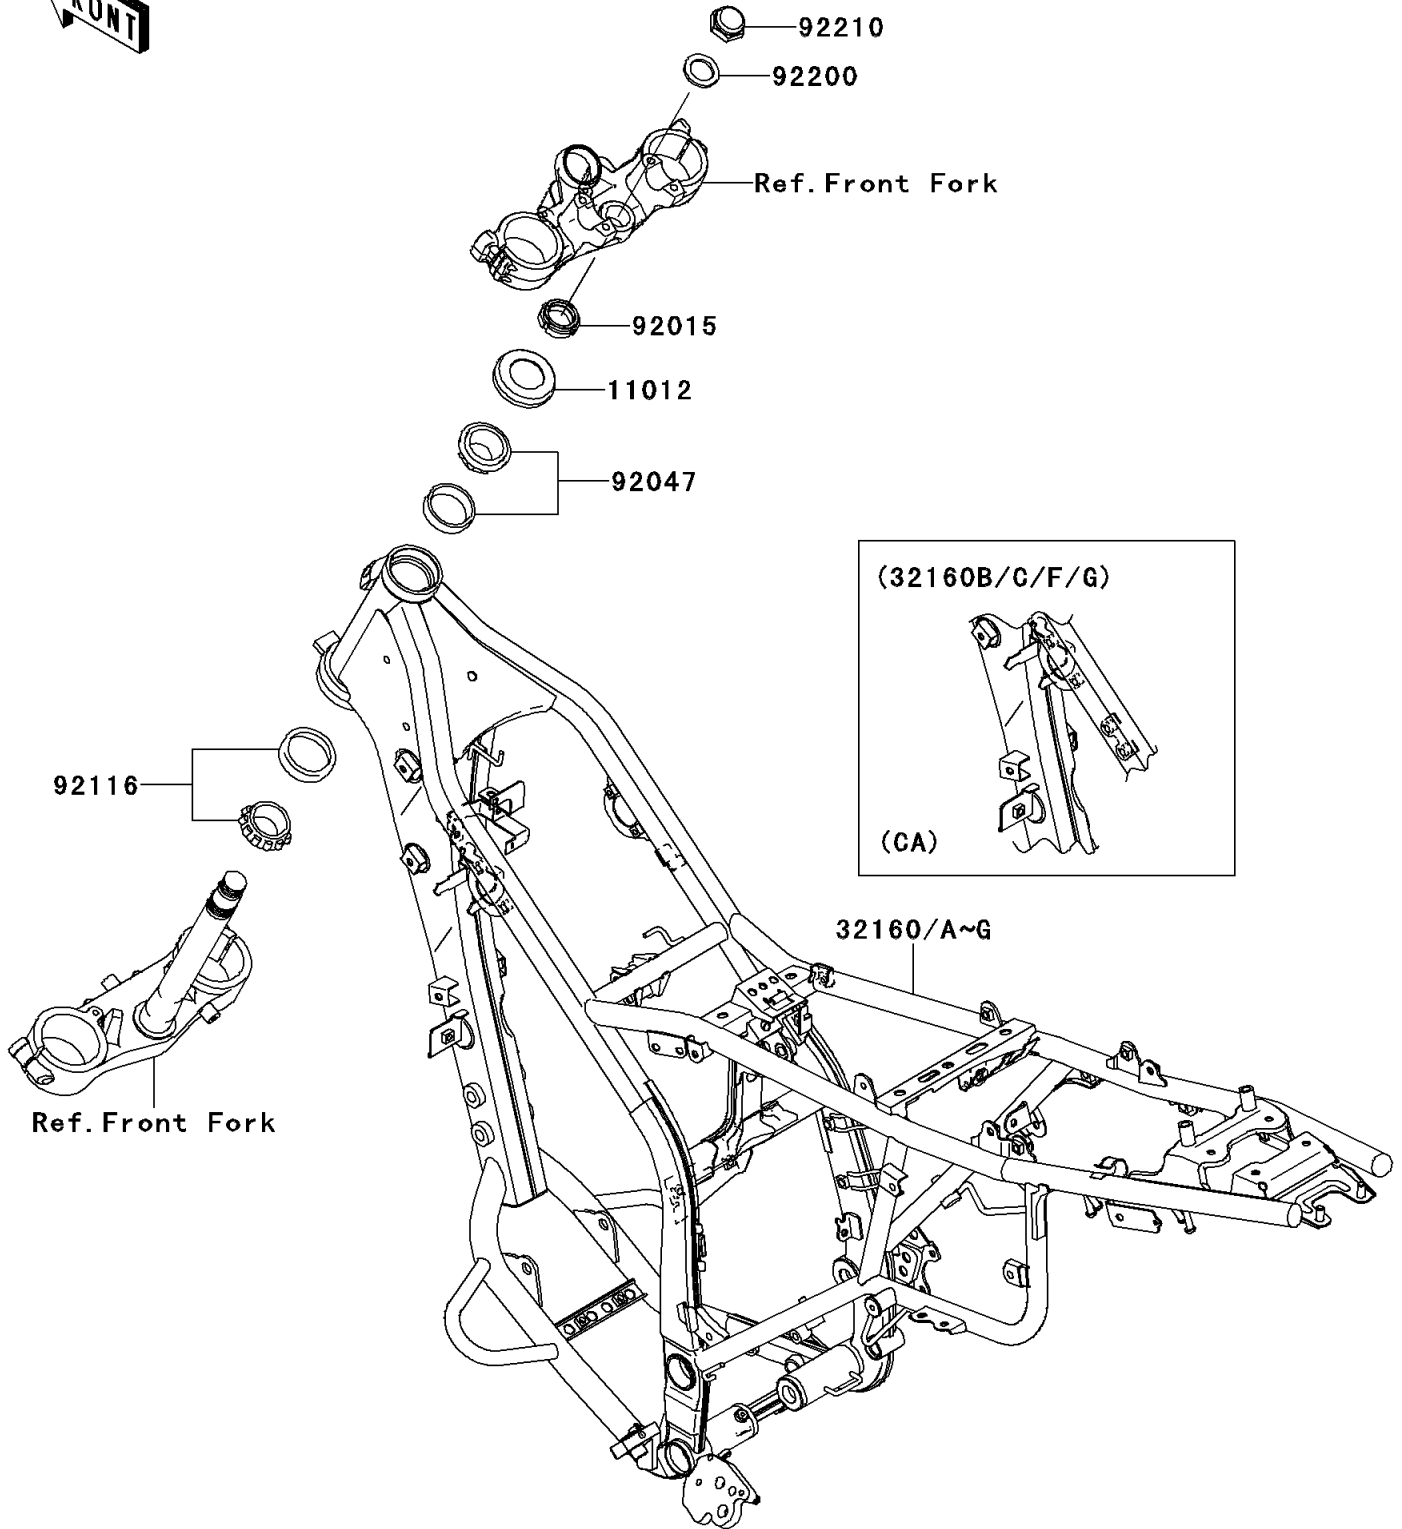

2009 KLX® 250S PARTS DIAGRAM

Frame

F2120

2009 KLX® 250S PARTS LIST

Frame

| ITEM NAME | PART NUMBER | QUANTITY |
|--|----------------|----------|
| CAP,STEERING STEM (Ref # 11012) | 11012-1762 | 1 |
| NUT,25MM,T=12 (Ref # 92015) | 92015-1546 | 1 |
| RACE,ROLLER,32005JR RS (Ref # 92047) | 92047-017 | 1 |
| BEARING-ROLLER,HI-CAP32006JRRS (Ref # 92116) | 92116-1069 | 1 |
| WASHER,STEERING STEM (Ref # 92200) | 92200-0517 | 1 |
| NUT,CAP,22MM (Ref # 92210) | 92210-0263 | 1 |
| FRAME-COMP,P.SILVER (Ref # 32160A) | 32160-0350-458 | 1 |
| FRAME-COMP,P.SILVER (Ref # 32160C) | 32160-0352-458 | 1 |