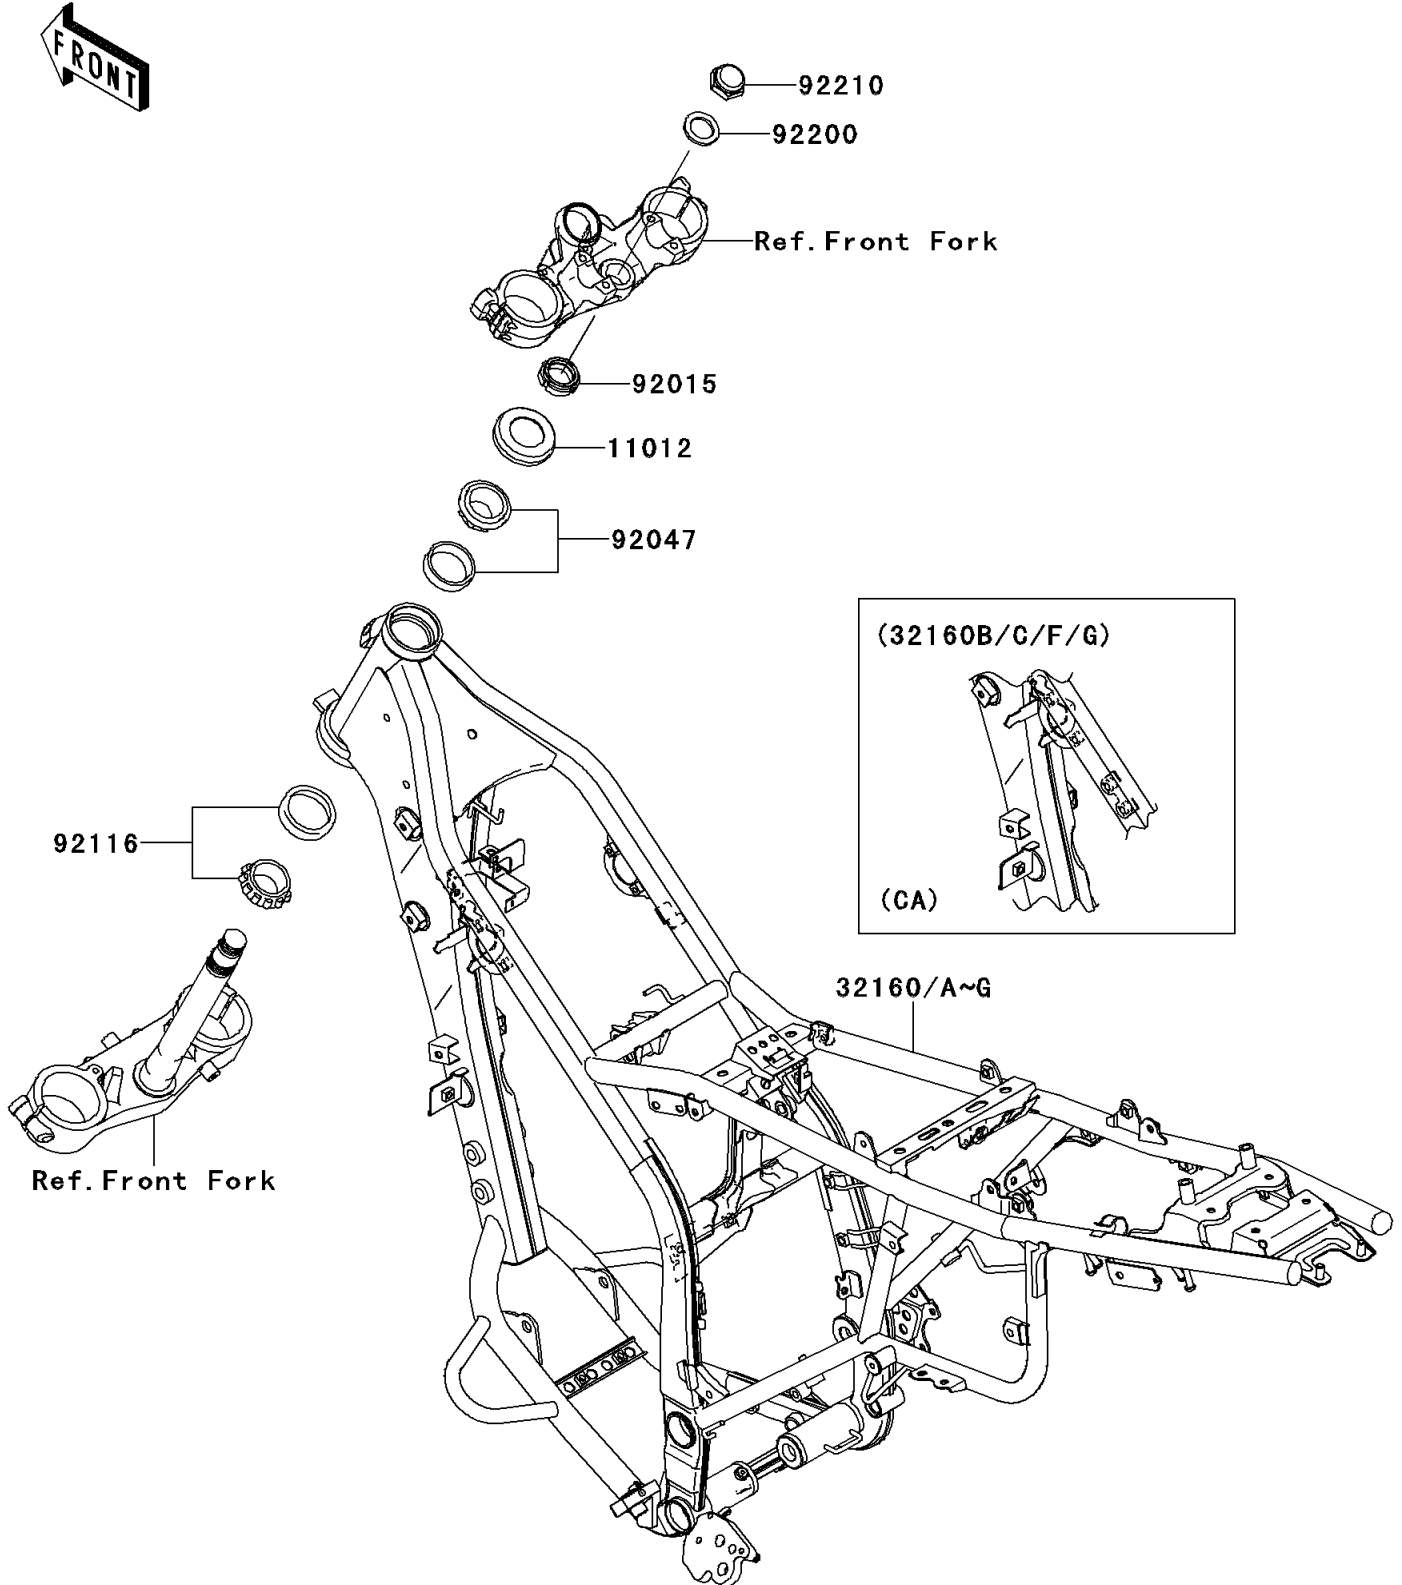

2011 KLX250S (Canada Only) PARTS DIAGRAM

Frame

F2120

2011 KLX250S (Canada Only) PARTS LIST

Frame

ITEM NAME	PART NUMBER	QUANTITY
CAP,STEERING STEM (Ref # 11012)	11012-1762	1
FRAME-COMP,F.S.BLACK (Ref # 32160)	32160-0350-18R	1
NUT,25MM,T=12 (Ref # 92015)	92015-1546	1
RACE,ROLLER,32005JR RS (Ref # 92047)	92047-017	1
BEARING-ROLLER,HI-CAP32006JRRS (Ref # 92116)	92116-1069	1
WASHER,STEERING STEM (Ref # 92200)	92200-0517	1
NUT,CAP,22MM (Ref # 92210)	92210-0263	1