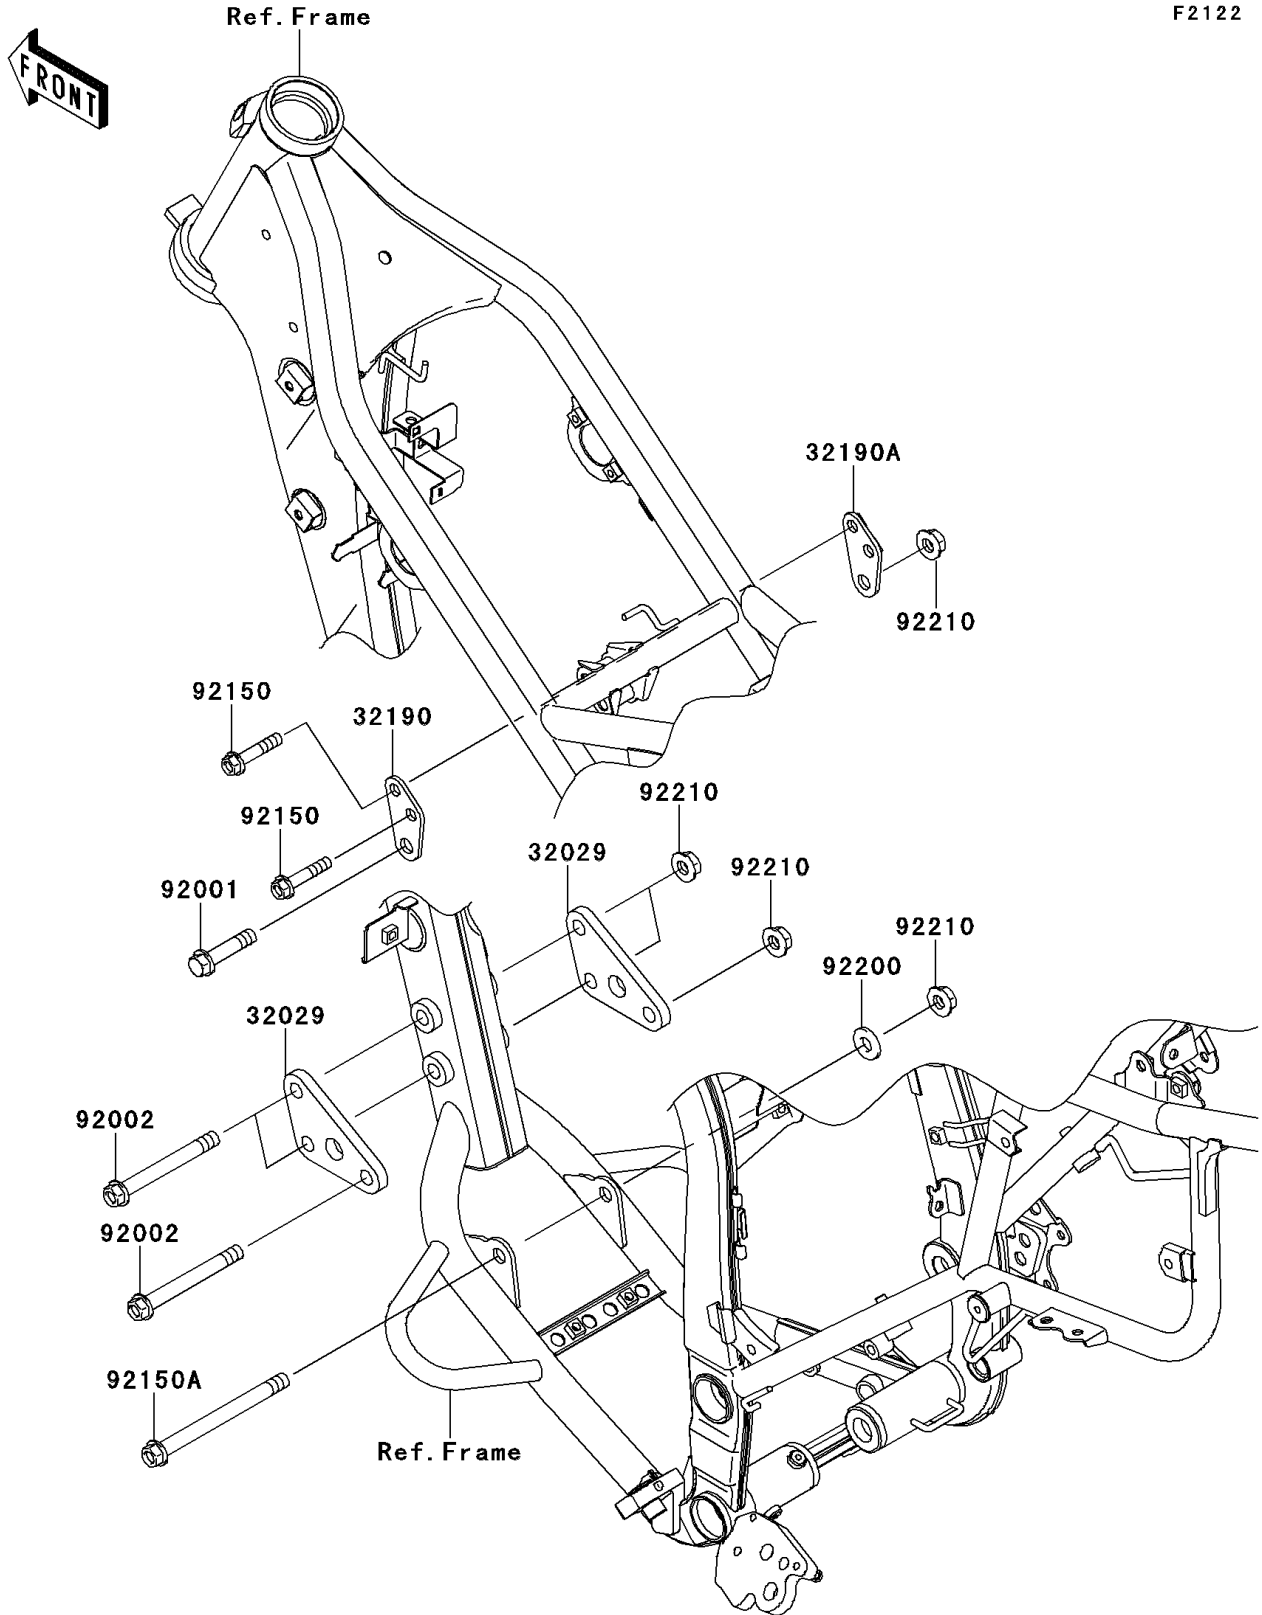

2012 KLX® 250S PARTS DIAGRAM

Engine Mount

F2122

2012 KLX® 250S PARTS LIST

Engine Mount

ITEM NAME	PART NUMBER	QUANTITY
BRACKET-ENGINE,FR (Ref # 32029)	32029-1855	2
BRACKET-ENGINE,HEAD,LH (Ref # 32190)	32190-0416	1
BRACKET-ENGINE,HEAD,RH (Ref # 32190A)	32190-0417	1
BOLT,FLANGED,10X44 (Ref # 92001)	92001-1499	1
BOLT,10X90 (Ref # 92002)	92002-1674	3
BOLT,FLANGED,8X40 (Ref # 92150)	92150-1168	2
BOLT,FLANGED,10X120 (Ref # 92150A)	92150-1642	1
WASHER,10.2X23.0X2.5 (Ref # 92200)	92200-0211	1
NUT,LOCK,FLANGED,10MM (Ref # 92210)	92210-1080	5