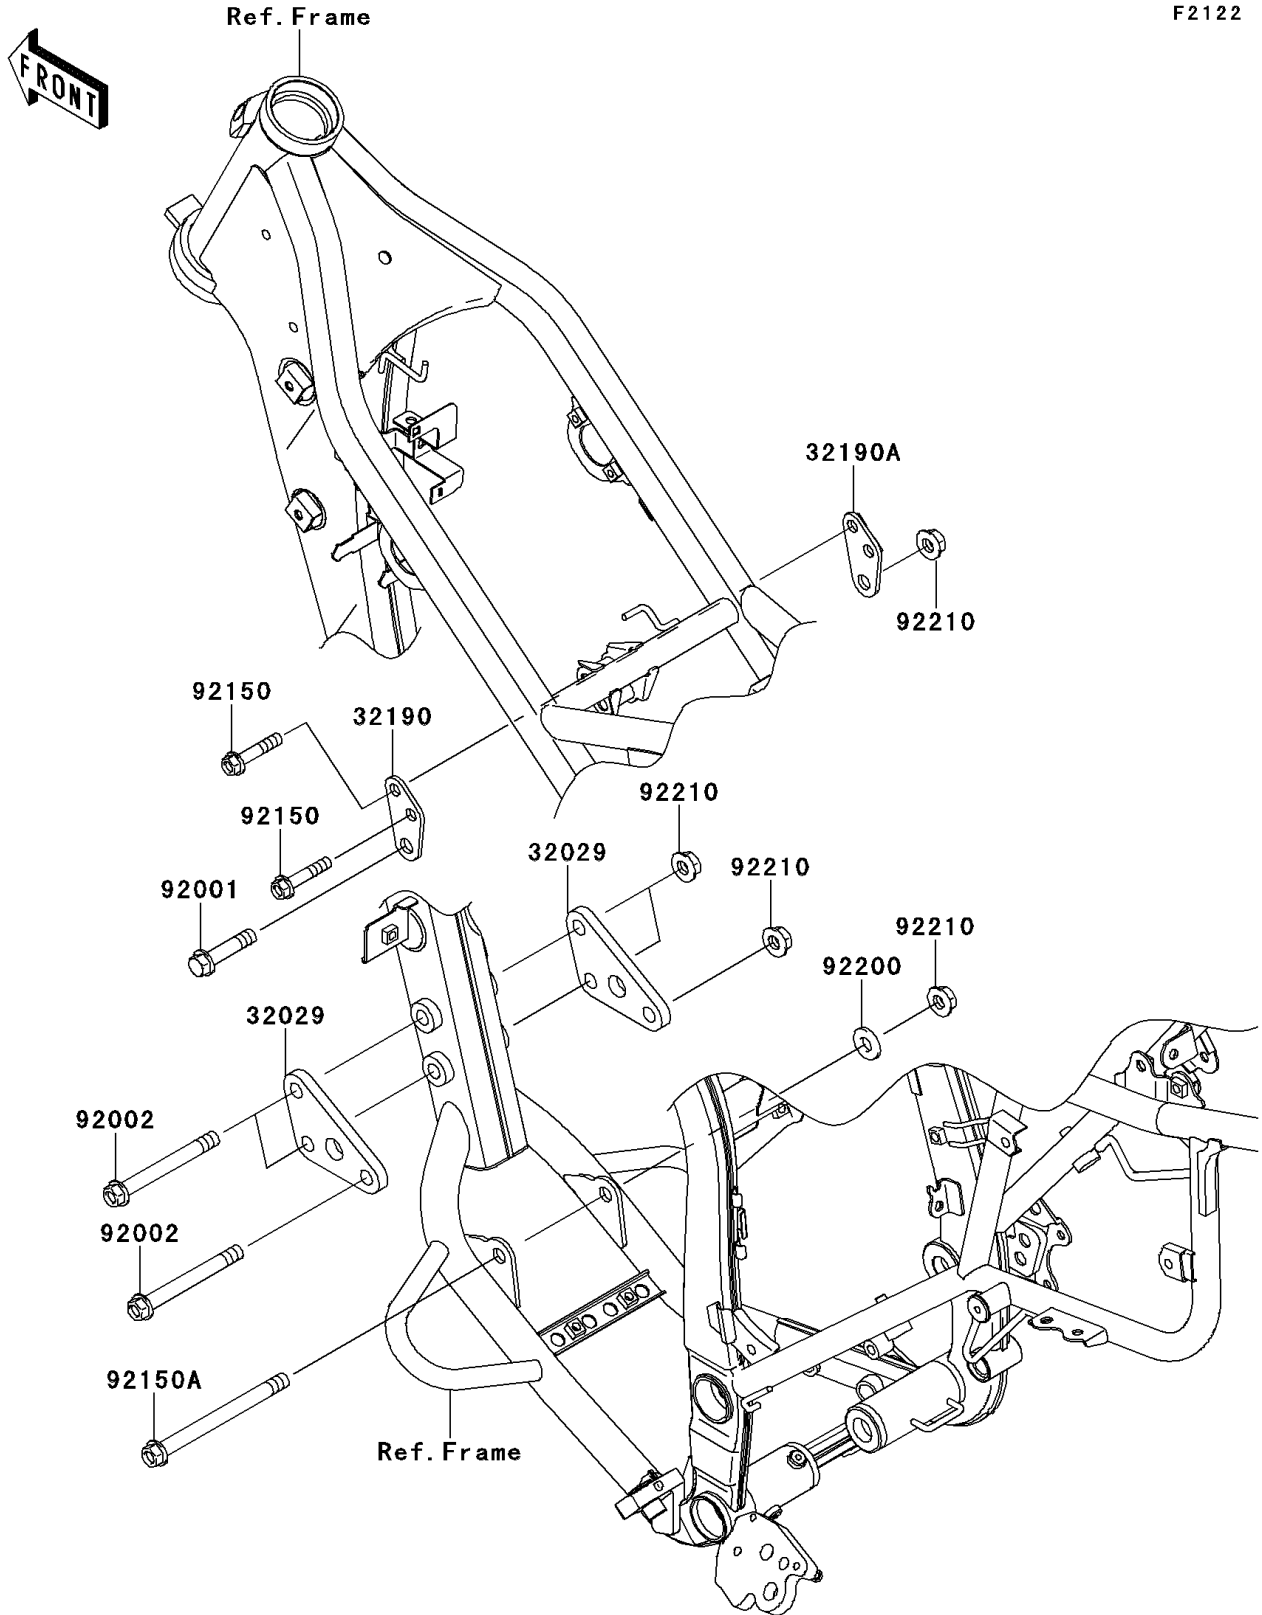

2009 KLX® 250S PARTS DIAGRAM

Engine Mount

F2122

2009 KLX®250S PARTS LIST

Engine Mount

ITEM NAME	PART NUMBER	QUANTITY
-----------	-------------	----------