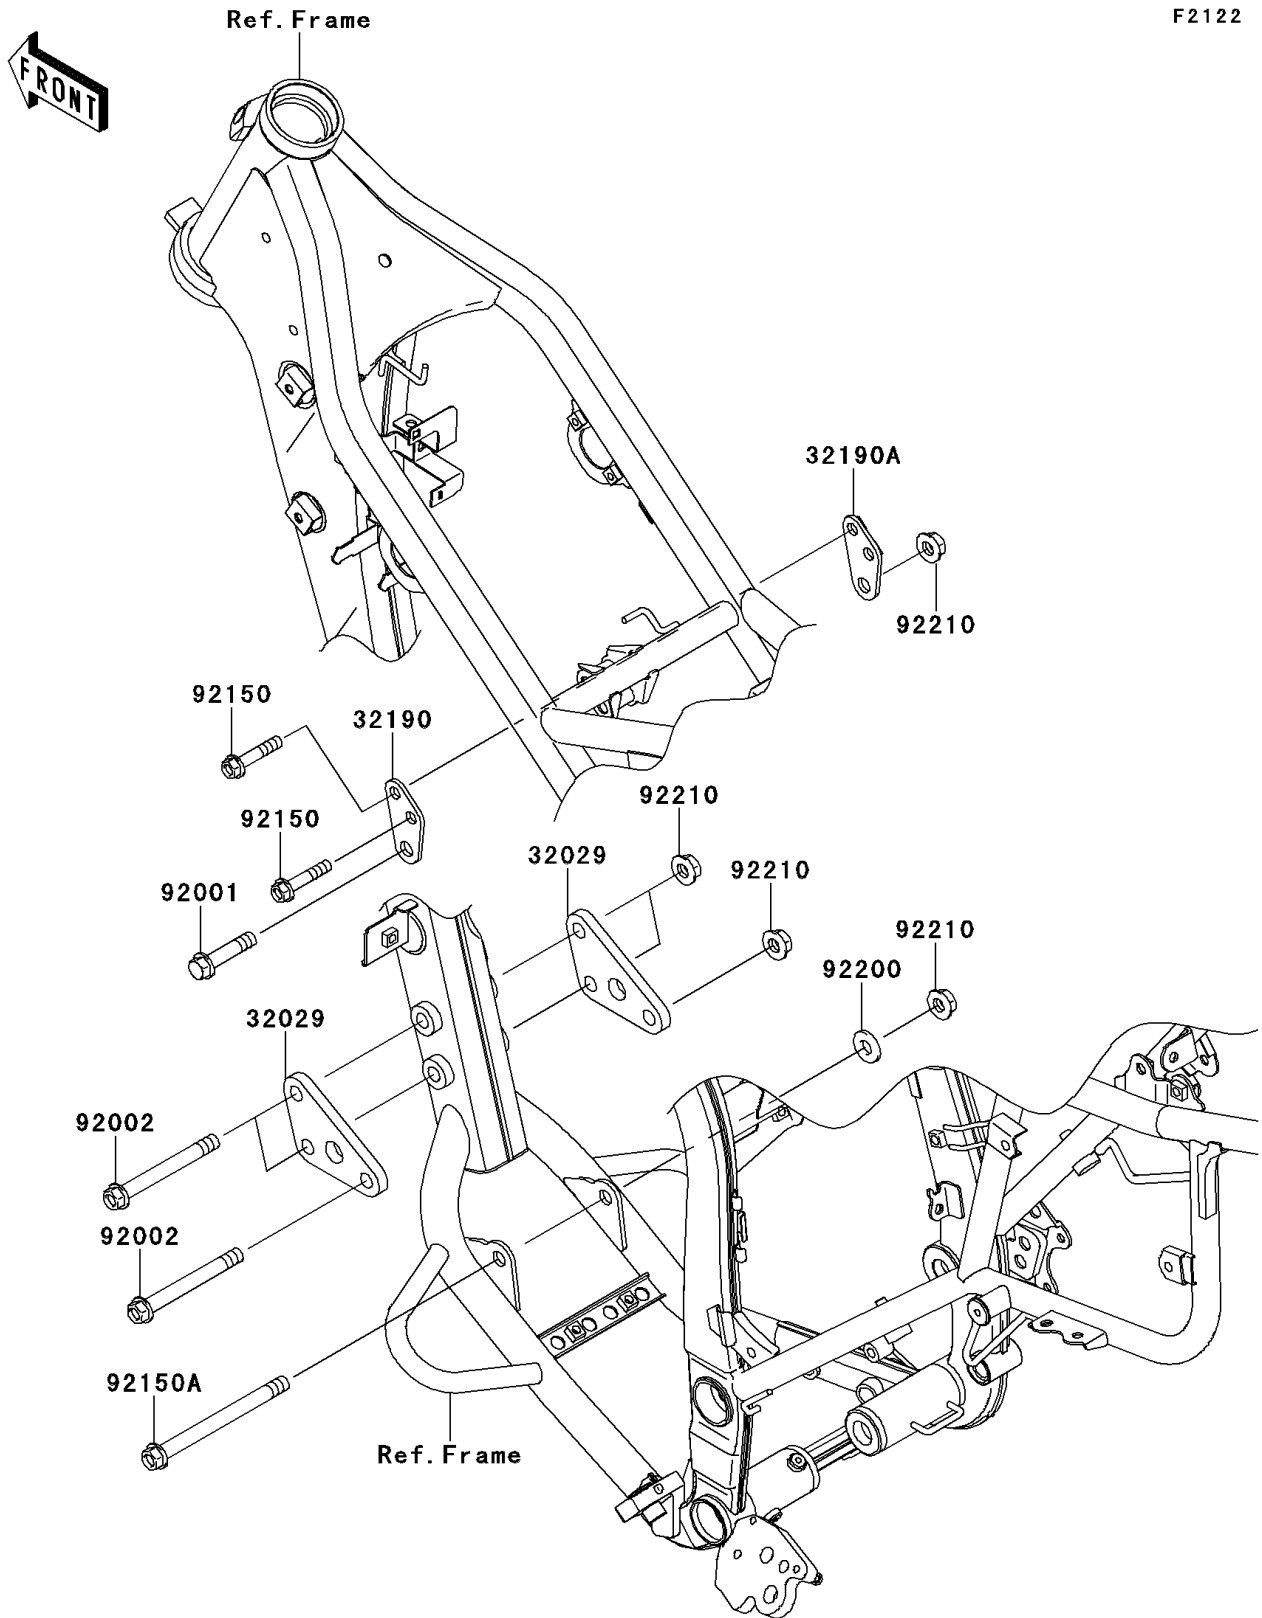

# 2011 KLX250S (Canada Only) PARTS DIAGRAM

Engine Mount

F2122

## 2011 KLX250S (Canada Only) PARTS LIST

### Engine Mount

ITEM NAME	PART NUMBER	QUANTITY
BRACKET-ENGINE,FR (Ref # 32029)	32029-1855	2
BRACKET-ENGINE,HEAD,LH (Ref # 32190)	32190-0416	1
BRACKET-ENGINE,HEAD,RH (Ref # 32190A)	32190-0417	1
BOLT,FLANGED,10X44 (Ref # 92001)	92001-1499	1
BOLT,10X90 (Ref # 92002)	92002-1674	3
BOLT,FLANGED,8X40 (Ref # 92150)	92150-1168	2
BOLT,FLANGED,10X120 (Ref # 92150A)	92150-1642	1
WASHER,10.2X23.0X2.5 (Ref # 92200)	92200-0211	1
NUT,LOCK,FLANGED,10MM (Ref # 92210)	92210-1080	5