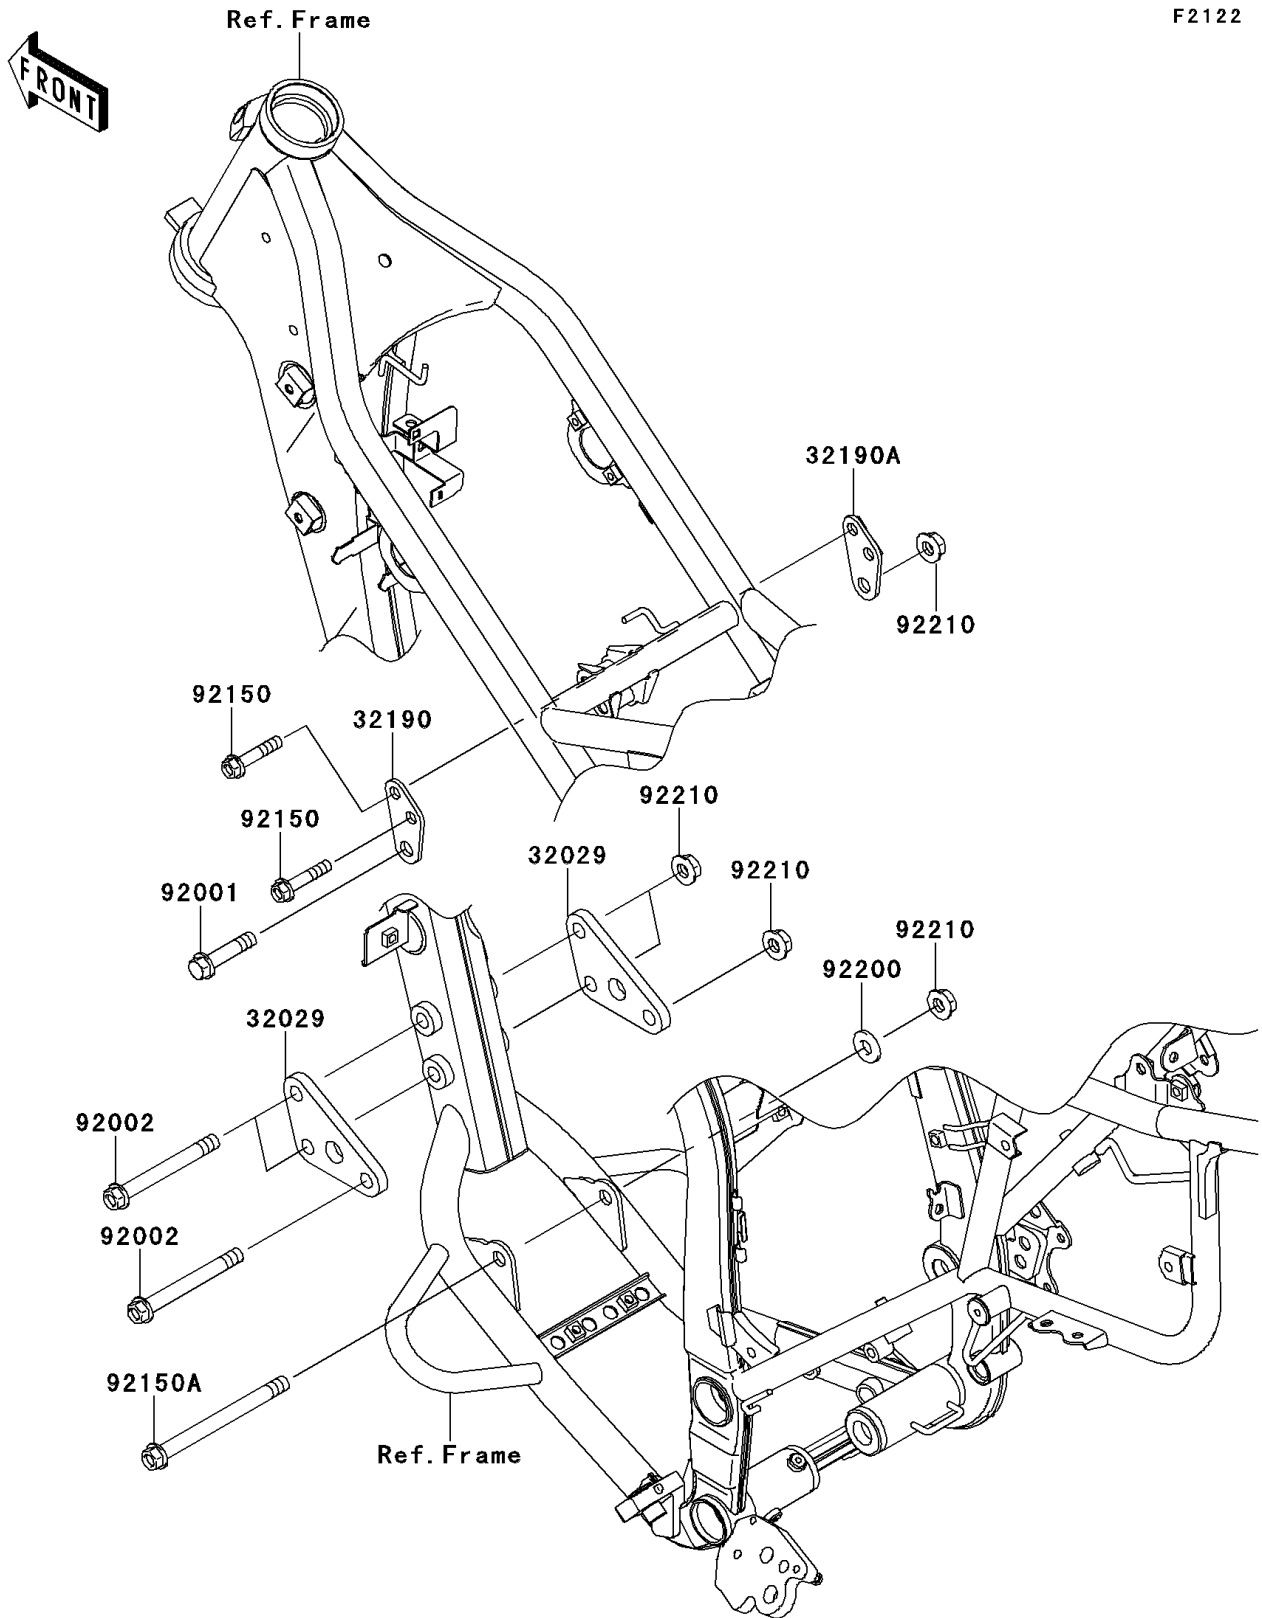

2012 KLX® 250S PARTS DIAGRAM

Engine Mount

F2122

2012 KLX® 250S PARTS LIST

Engine Mount

ITEM NAME	PART NUMBER	QUANTITY
BRACKET-ENGINE,FR (Ref # 32029)	32029-1855	2
BRACKET-ENGINE,HEAD,LH (Ref # 32190)	32190-0416	1
BRACKET-ENGINE,HEAD,RH (Ref # 32190A)	32190-0417	1
BOLT,FLANGED,10X44 (Ref # 92001)	92001-1499	1
BOLT,10X90 (Ref # 92002)	92002-1674	3
BOLT,FLANGED,8X40 (Ref # 92150)	92150-1168	2
BOLT,FLANGED,10X120 (Ref # 92150A)	92150-1642	1
WASHER,10.2X23.0X2.5 (Ref # 92200)	92200-0211	1
NUT,LOCK,FLANGED,10MM (Ref # 92210)	92210-1080	5