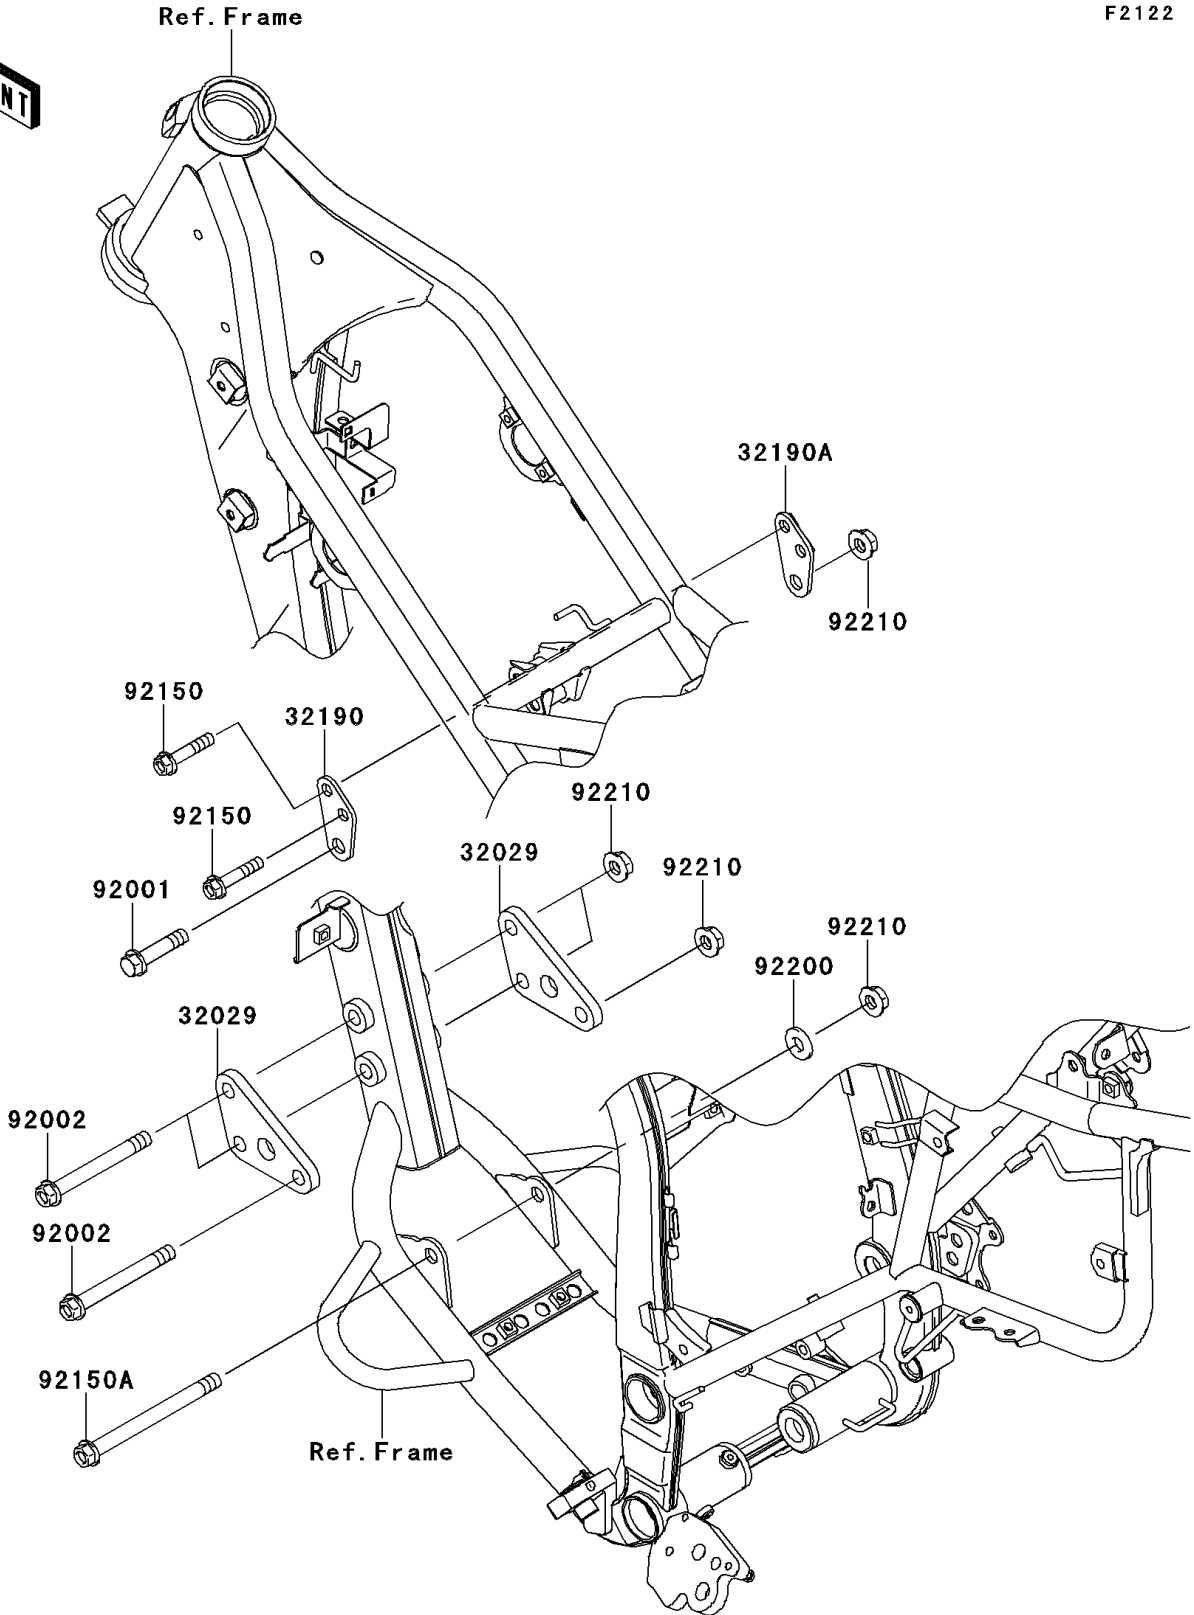

2012 KLX® 250S PARTS DIAGRAM

Engine Mount

F2122

2012 KLX® 250S PARTS LIST

Engine Mount

ITEM NAME	PART NUMBER	QUANTITY
BRACKET-ENGINE,FR (Ref # 32029)	32029-1855	2
BRACKET-ENGINE,HEAD,LH (Ref # 32190)	32190-0416	1
BRACKET-ENGINE,HEAD,RH (Ref # 32190A)	32190-0417	1
BOLT,FLANGED,10X44 (Ref # 92001)	92001-1499	1
BOLT,10X90 (Ref # 92002)	92002-1674	3
BOLT,FLANGED,8X40 (Ref # 92150)	92150-1168	2
BOLT,FLANGED,10X120 (Ref # 92150A)	92150-1642	1
WASHER,10.2X23.0X2.5 (Ref # 92200)	92200-0211	1
NUT,LOCK,FLANGED,10MM (Ref # 92210)	92210-1080	5