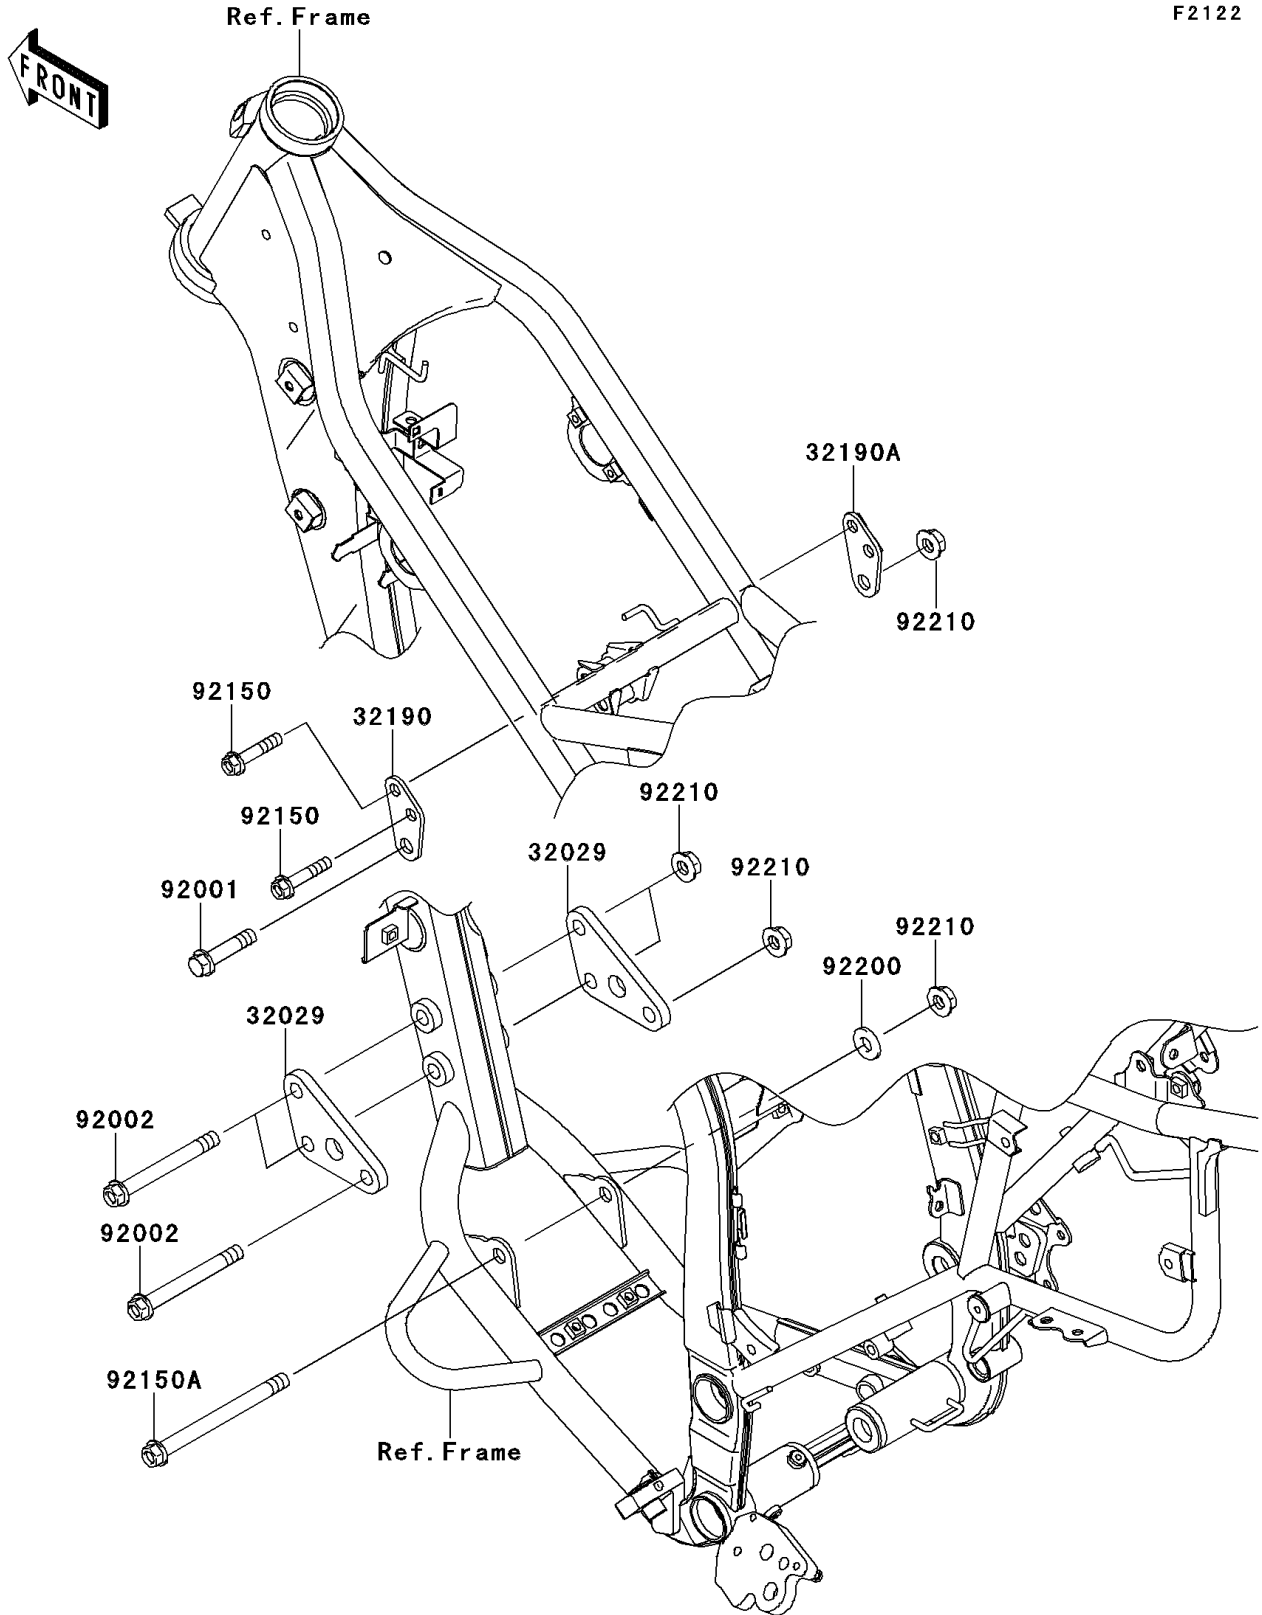

2013 KLX® 250S PARTS DIAGRAM

Engine Mount

F2122

2013 KLX® 250S PARTS LIST

Engine Mount

ITEM NAME	PART NUMBER	QUANTITY
BRACKET-ENGINE,FR (Ref # 32029)	32029-1855	2
BRACKET-ENGINE,HEAD,LH (Ref # 32190)	32190-0416	1
BRACKET-ENGINE,HEAD,RH (Ref # 32190A)	32190-0417	1
BOLT,FLANGED,10X44 (Ref # 92001)	92001-1499	1
BOLT,10X90 (Ref # 92002)	92002-1674	3
BOLT,FLANGED,8X40 (Ref # 92150)	92150-1168	2
BOLT,FLANGED,10X120 (Ref # 92150A)	92150-1642	1
WASHER,10.2X23.0X2.5 (Ref # 92200)	92200-0211	1
NUT,LOCK,FLANGED,10MM (Ref # 92210)	92210-1080	5