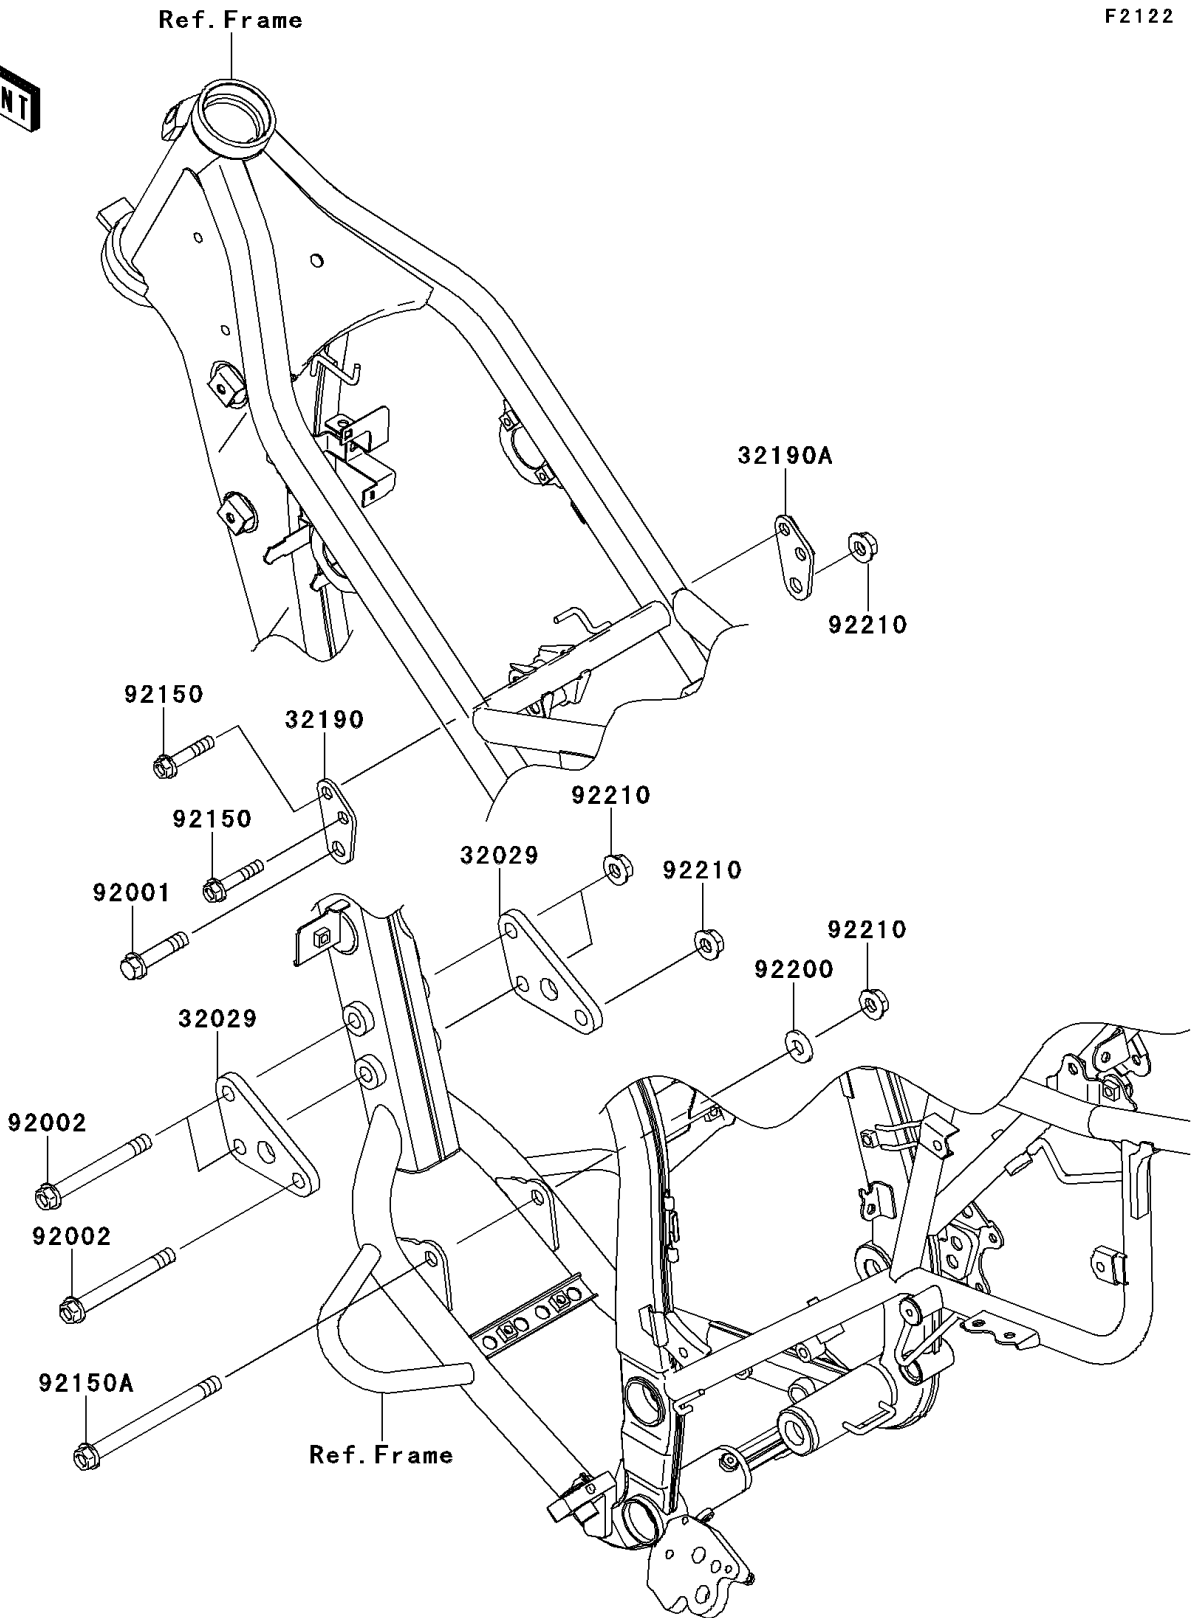

2013 KLX® 250S PARTS DIAGRAM

Engine Mount

F2122

2013 KLX® 250S PARTS LIST

Engine Mount

ITEM NAME	PART NUMBER	QUANTITY
BRACKET-ENGINE,FR (Ref # 32029)	32029-1855	2
BRACKET-ENGINE,HEAD,LH (Ref # 32190)	32190-0416	1
BRACKET-ENGINE,HEAD,RH (Ref # 32190A)	32190-0417	1
BOLT,FLANGED,10X44 (Ref # 92001)	92001-1499	1
BOLT,10X90 (Ref # 92002)	92002-1674	3
BOLT,FLANGED,8X40 (Ref # 92150)	92150-1168	2
BOLT,FLANGED,10X120 (Ref # 92150A)	92150-1642	1
WASHER,10.2X23.0X2.5 (Ref # 92200)	92200-0211	1
NUT,LOCK,FLANGED,10MM (Ref # 92210)	92210-1080	5