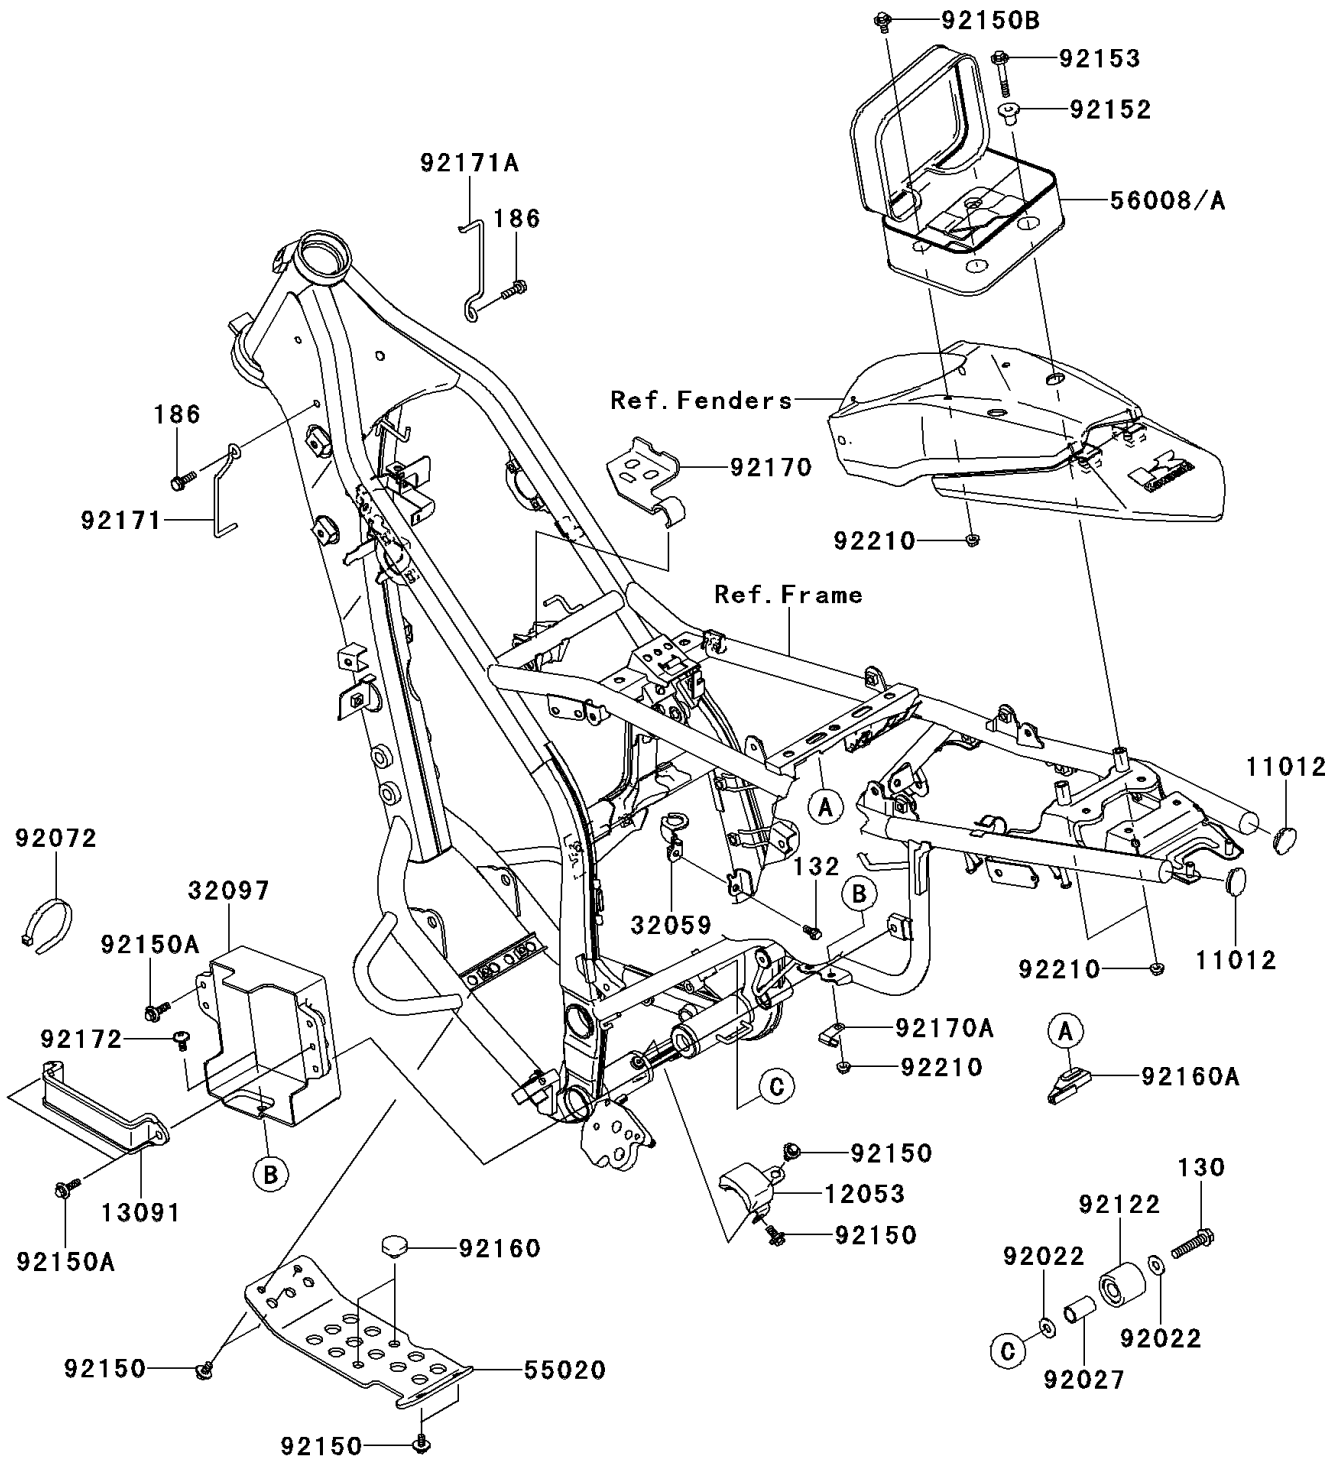

2010 KLX®250S PARTS DIAGRAM

Frame Fittings

F2131

2010 KLX® 250S PARTS LIST

Frame Fittings

ITEM NAME	PART NUMBER	QUANTITY
-----------	-------------	----------