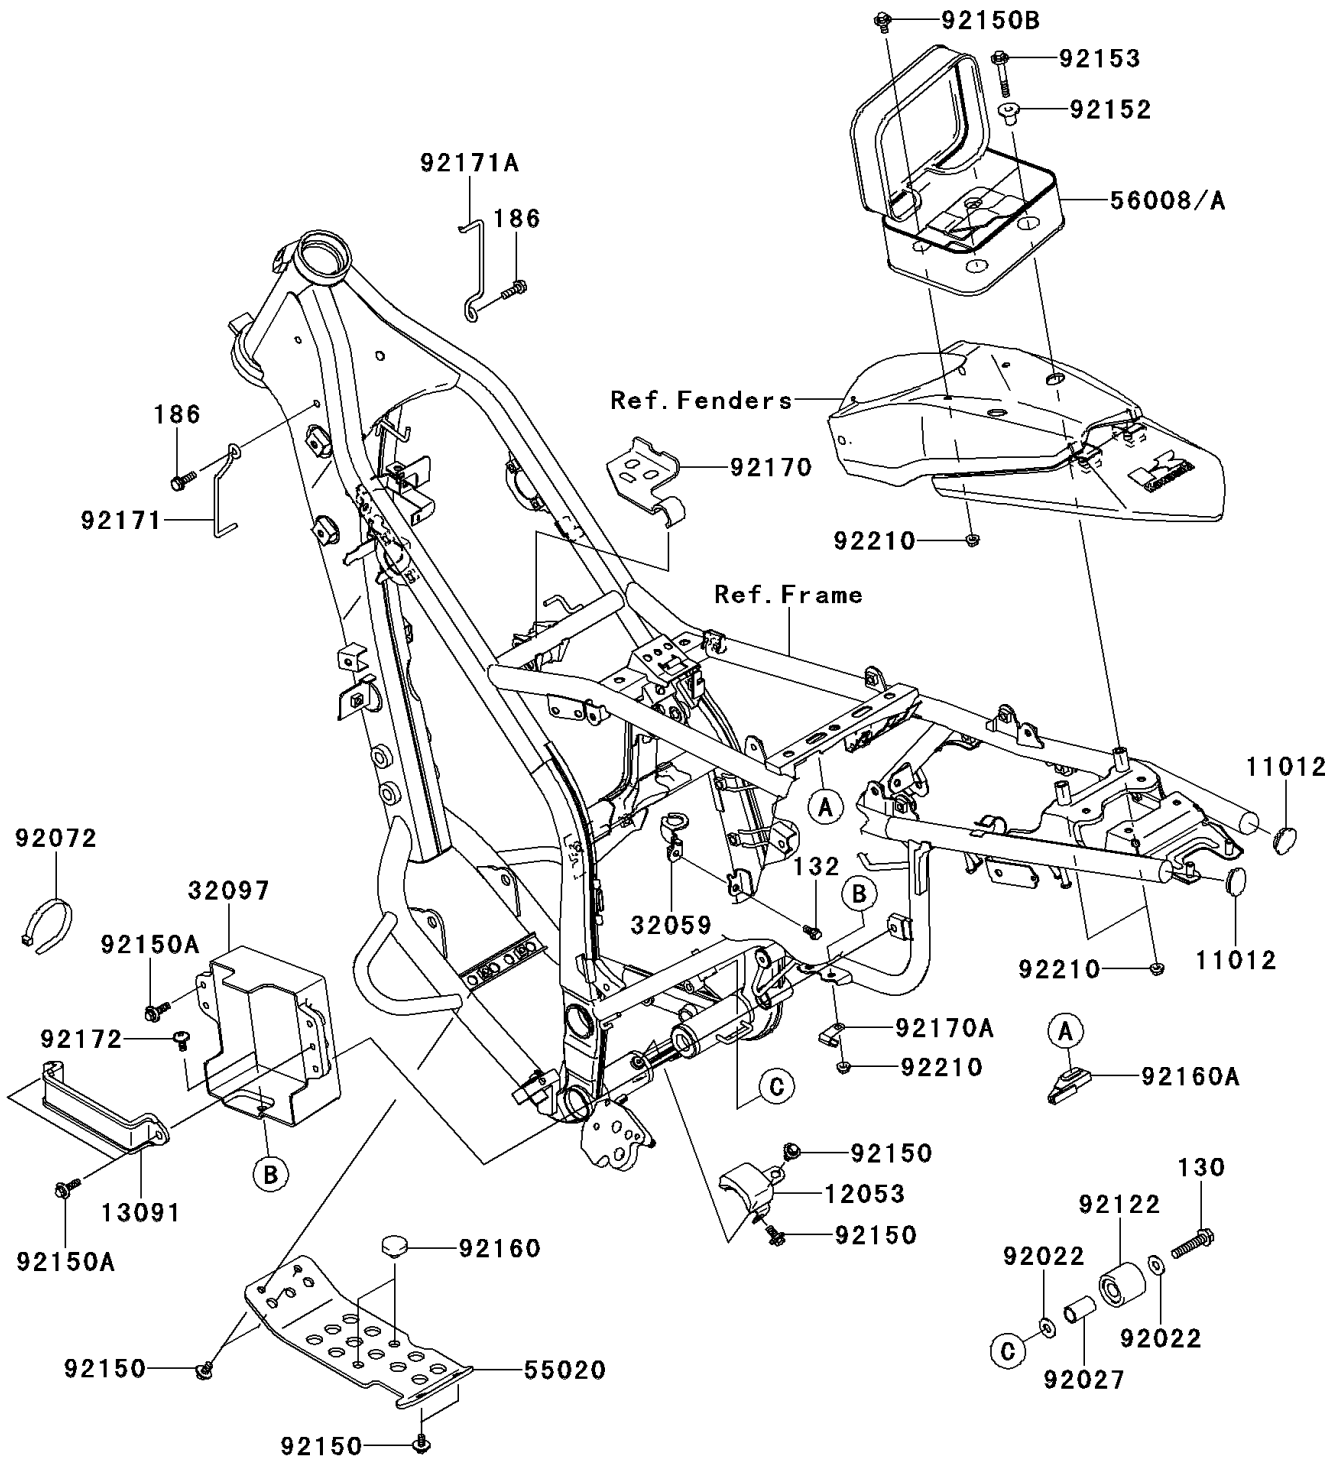

2011 KLX250S (Canada Only) PARTS DIAGRAM

Frame Fittings

F2131

2011 KLX250S (Canada Only) PARTS LIST

Frame Fittings

ITEM NAME	PART NUMBER	QUANTITY
BOLT-FLANGED,8X40 (Ref # 130)	130BA0840	1
BOLT-FLANGED-SMALL,6X12 (Ref # 132)	132BB0612	1
BOLT-UPSET-WP,6X20 (Ref # 186)	186BA0620	2
CAP (Ref # 11012)	11012-1369	2
GUIDE-CHAIN (Ref # 12053)	12053-0001	1
HOLDER (Ref # 13091)	13091-1875	1
BRACKET-SWITCH,BRAKE (Ref # 32059)	32059-1117	1
CASE-BATTERY (Ref # 32097)	32097-0001	1
GUARD,ENGINE (Ref # 55020)	55020-1456	1
BAG,TOOL,BLACK (Ref # 56008A)	56008-0037-MA	1
WASHER,8.5X20X1.6 (Ref # 92022)	92022-1561	2
COLLAR,CHAIN ROLLER (Ref # 92027)	92027-1670	1
BAND,L=140 (Ref # 92072)	92072-1293	1
ROLLER,CHAIN GUIDE (Ref # 92122)	92122-1153	1
BOLT,6X12 (Ref # 92150)	92150-1435	6
BOLT,FLANGED,6X22 (Ref # 92150A)	92150-1481	3
BOLT,FLANGED,6X16 (Ref # 92150B)	92150-1506	2
COLLAR (Ref # 92152)	92152-0604	2
BOLT,6X45 (Ref # 92153)	92153-0003	2
DAMPER (Ref # 92160)	92160-1396	2
DAMPER (Ref # 92160A)	92160-1565	1
CLAMP,HARNESS (Ref # 92170)	92170-1423	1
CLAMP,HARNESS (Ref # 92170A)	92170-1900	1
CLAMP,HARNESS,LH (Ref # 92171)	92171-1775	1
CLAMP,HARNESS,RH (Ref # 92171A)	92171-1907	1
SCREW,6X14 (Ref # 92172)	92172-0004	1
NUT,FLANGED,6MM (Ref # 92210)	92210-0630	5