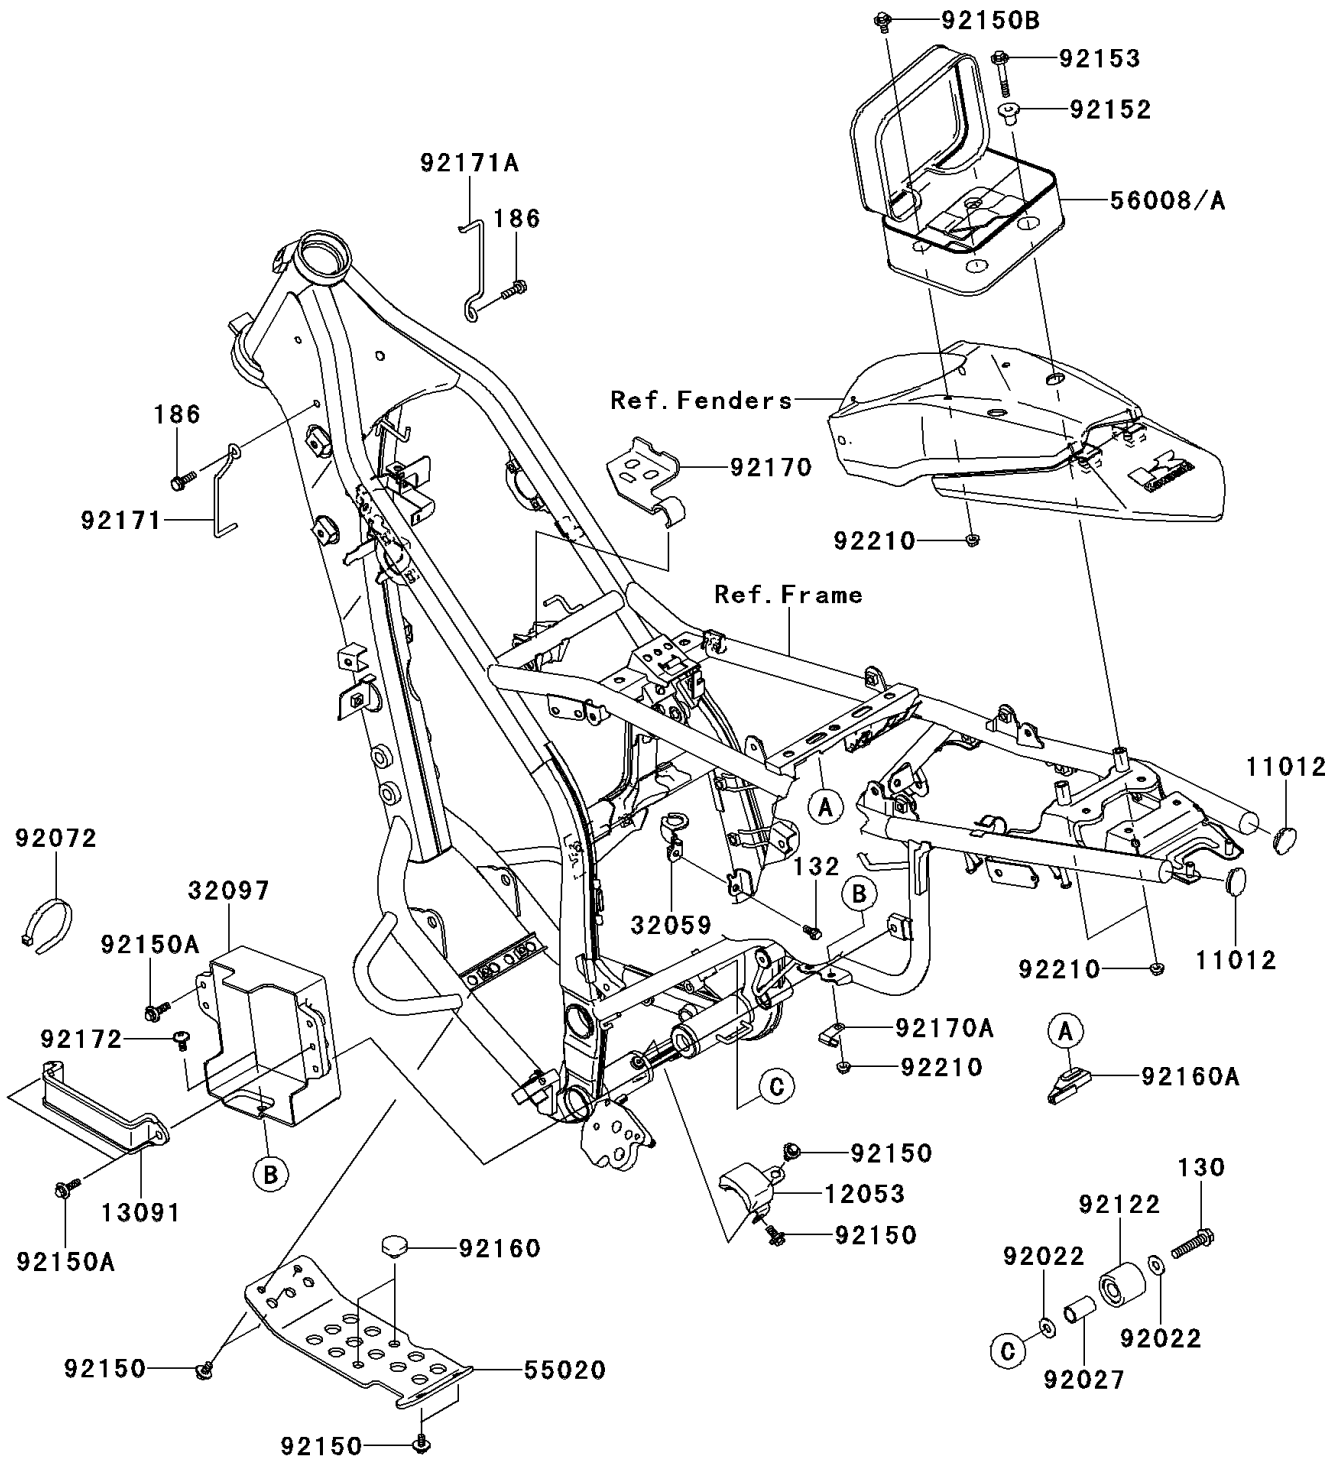

2012 KLX® 250S PARTS DIAGRAM

Frame Fittings

F2131

2012 KLX® 250S PARTS LIST

Frame Fittings

ITEM NAME	PART NUMBER	QUANTITY
BOLT-FLANGED,8X40 (Ref # 130)	130BA0840	1
BOLT-FLANGED-SMALL,6X12 (Ref # 132)	132BB0612	1
BOLT-UPSET-WP,6X20 (Ref # 186)	186BA0620	2
CAP (Ref # 11012)	11012-1369	2
GUIDE-CHAIN (Ref # 12053)	12053-0001	1
HOLDER (Ref # 13091)	13091-1875	1
BRACKET-SWITCH,BRAKE (Ref # 32059)	32059-1117	1
CASE-BATTERY (Ref # 32097)	32097-0001	1
GUARD,ENGINE (Ref # 55020)	55020-1456	1
BAG,TOOL,BLACK (Ref # 56008A)	56008-0037-MA	1
WASHER,8.5X20X1.6 (Ref # 92022)	92022-1561	2
COLLAR,CHAIN ROLLER (Ref # 92027)	92027-1670	1
BAND,L=140 (Ref # 92072)	92072-1293	1
ROLLER,CHAIN GUIDE (Ref # 92122)	92122-1153	1
BOLT,6X12 (Ref # 92150)	92150-1435	6
BOLT,FLANGED,6X22 (Ref # 92150A)	92150-1481	3
BOLT,FLANGED,6X16 (Ref # 92150B)	92150-1506	2
COLLAR (Ref # 92152)	92152-0604	2
BOLT,6X45 (Ref # 92153)	92153-0003	2
DAMPER (Ref # 92160)	92160-1396	2
DAMPER (Ref # 92160A)	92160-1565	1
CLAMP,HARNESS (Ref # 92170)	92170-1423	1
CLAMP,HARNESS (Ref # 92170A)	92170-1900	1
CLAMP,HARNESS,LH (Ref # 92171)	92171-1775	1
CLAMP,HARNESS,RH (Ref # 92171A)	92171-1907	1
SCREW,6X14 (Ref # 92172)	92172-0004	1
NUT,FLANGED,6MM (Ref # 92210)	92210-0630	5