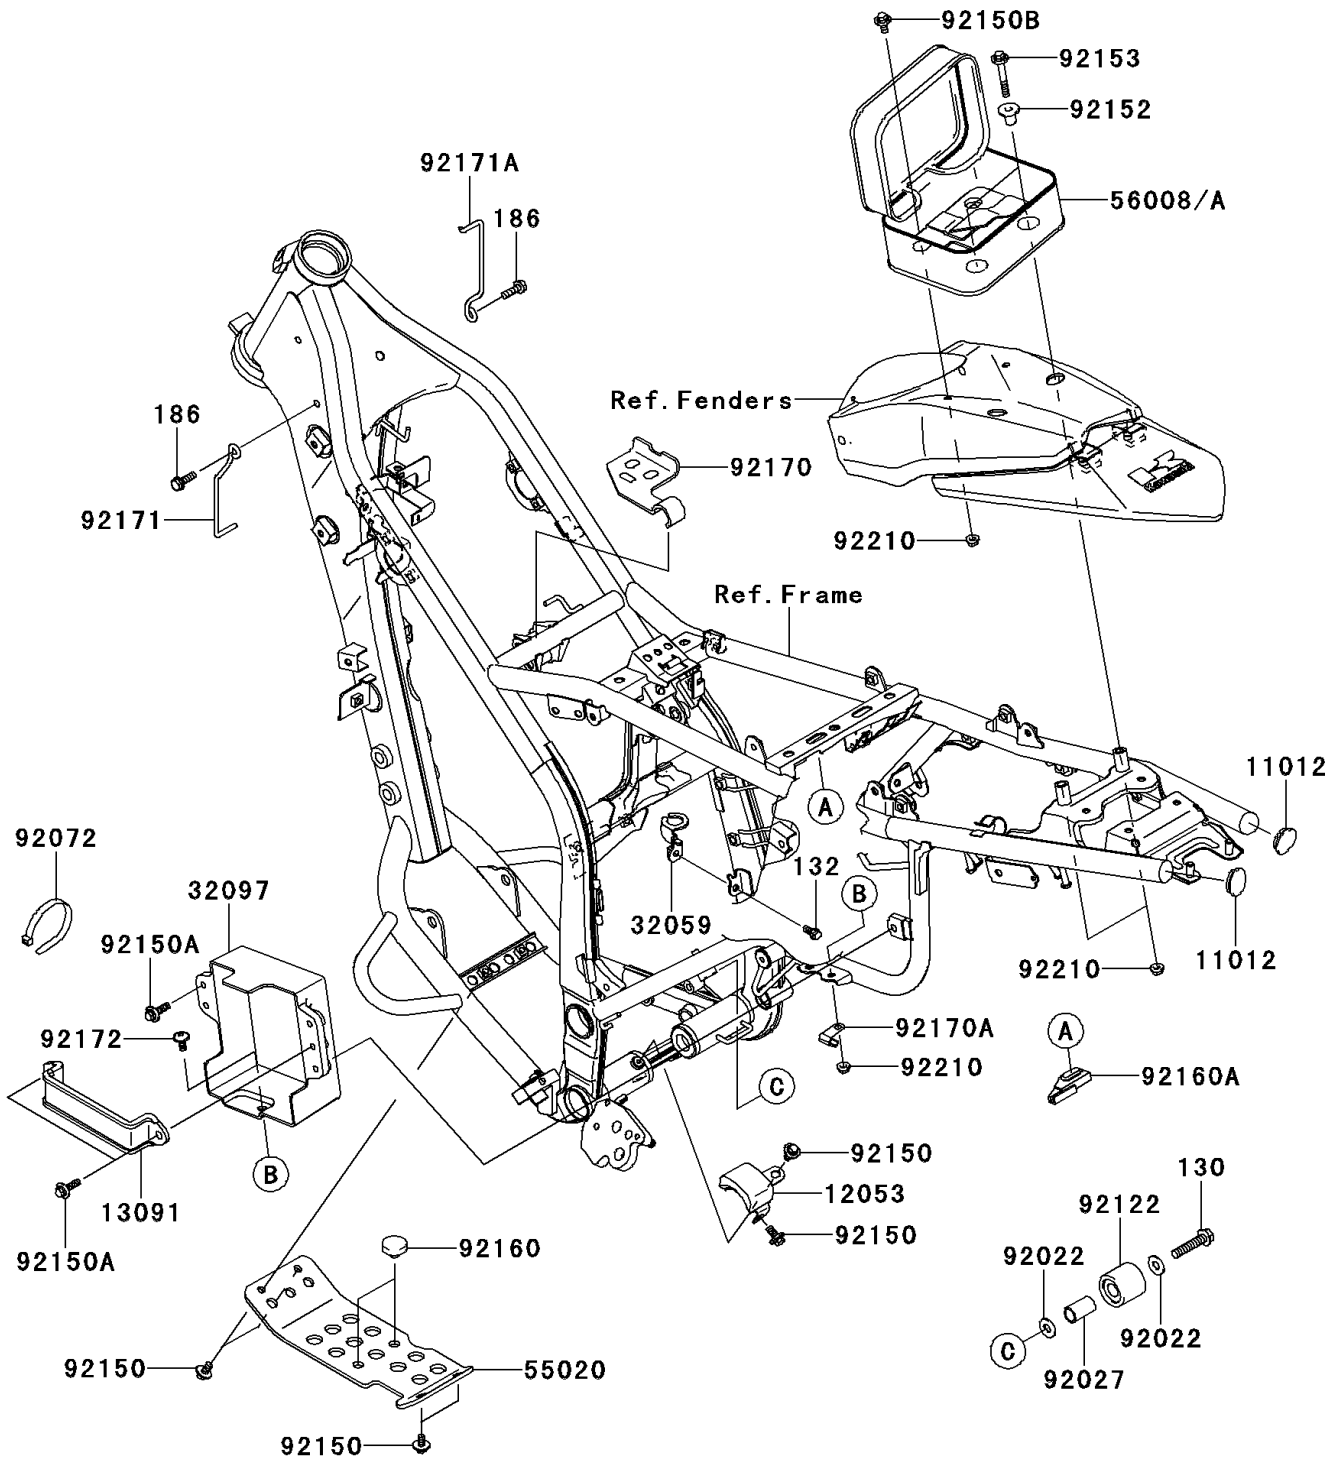

2012 KLX® 250S PARTS DIAGRAM

Frame Fittings

F2131

2012 KLX®250S PARTS LIST

Frame Fittings

ITEM NAME	PART NUMBER	QUANTITY
-----------	-------------	----------