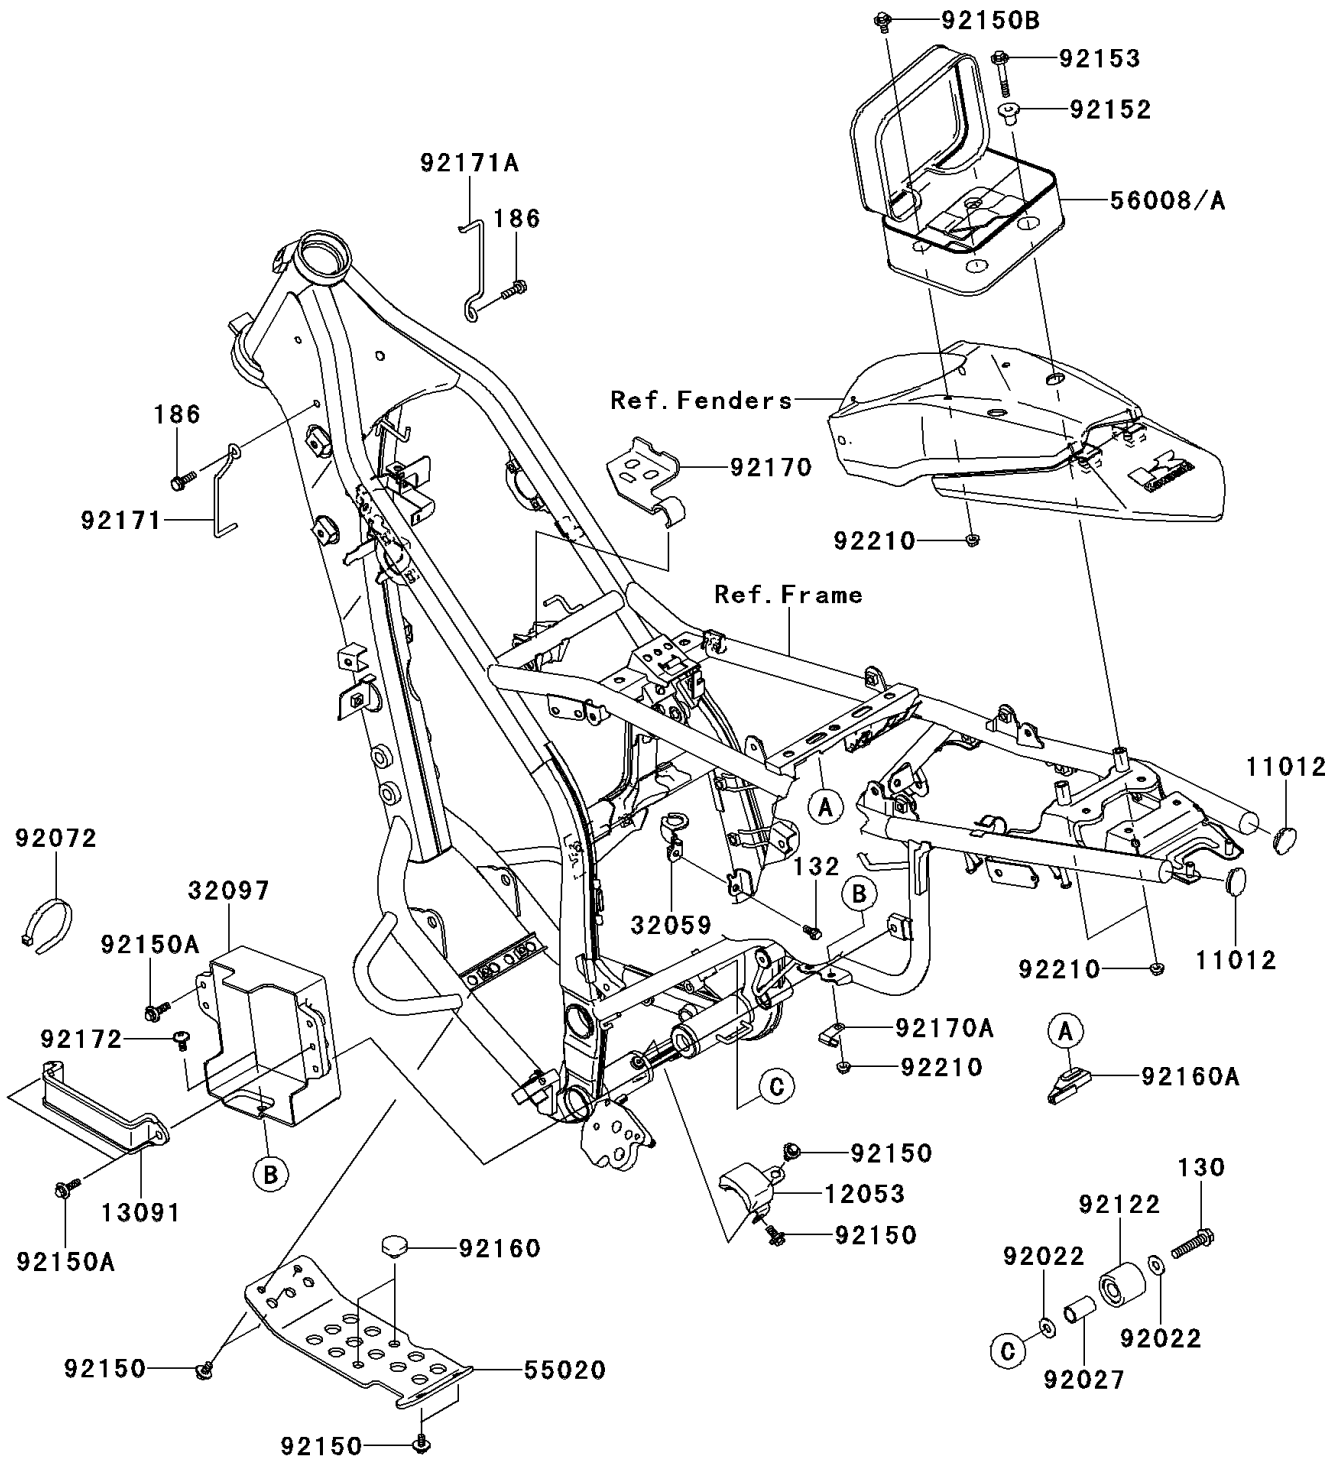

2013 KLX® 250S PARTS DIAGRAM

Frame Fittings

F2131

2013 KLX®250S PARTS LIST

Frame Fittings

ITEM NAME	PART NUMBER	QUANTITY
-----------	-------------	----------