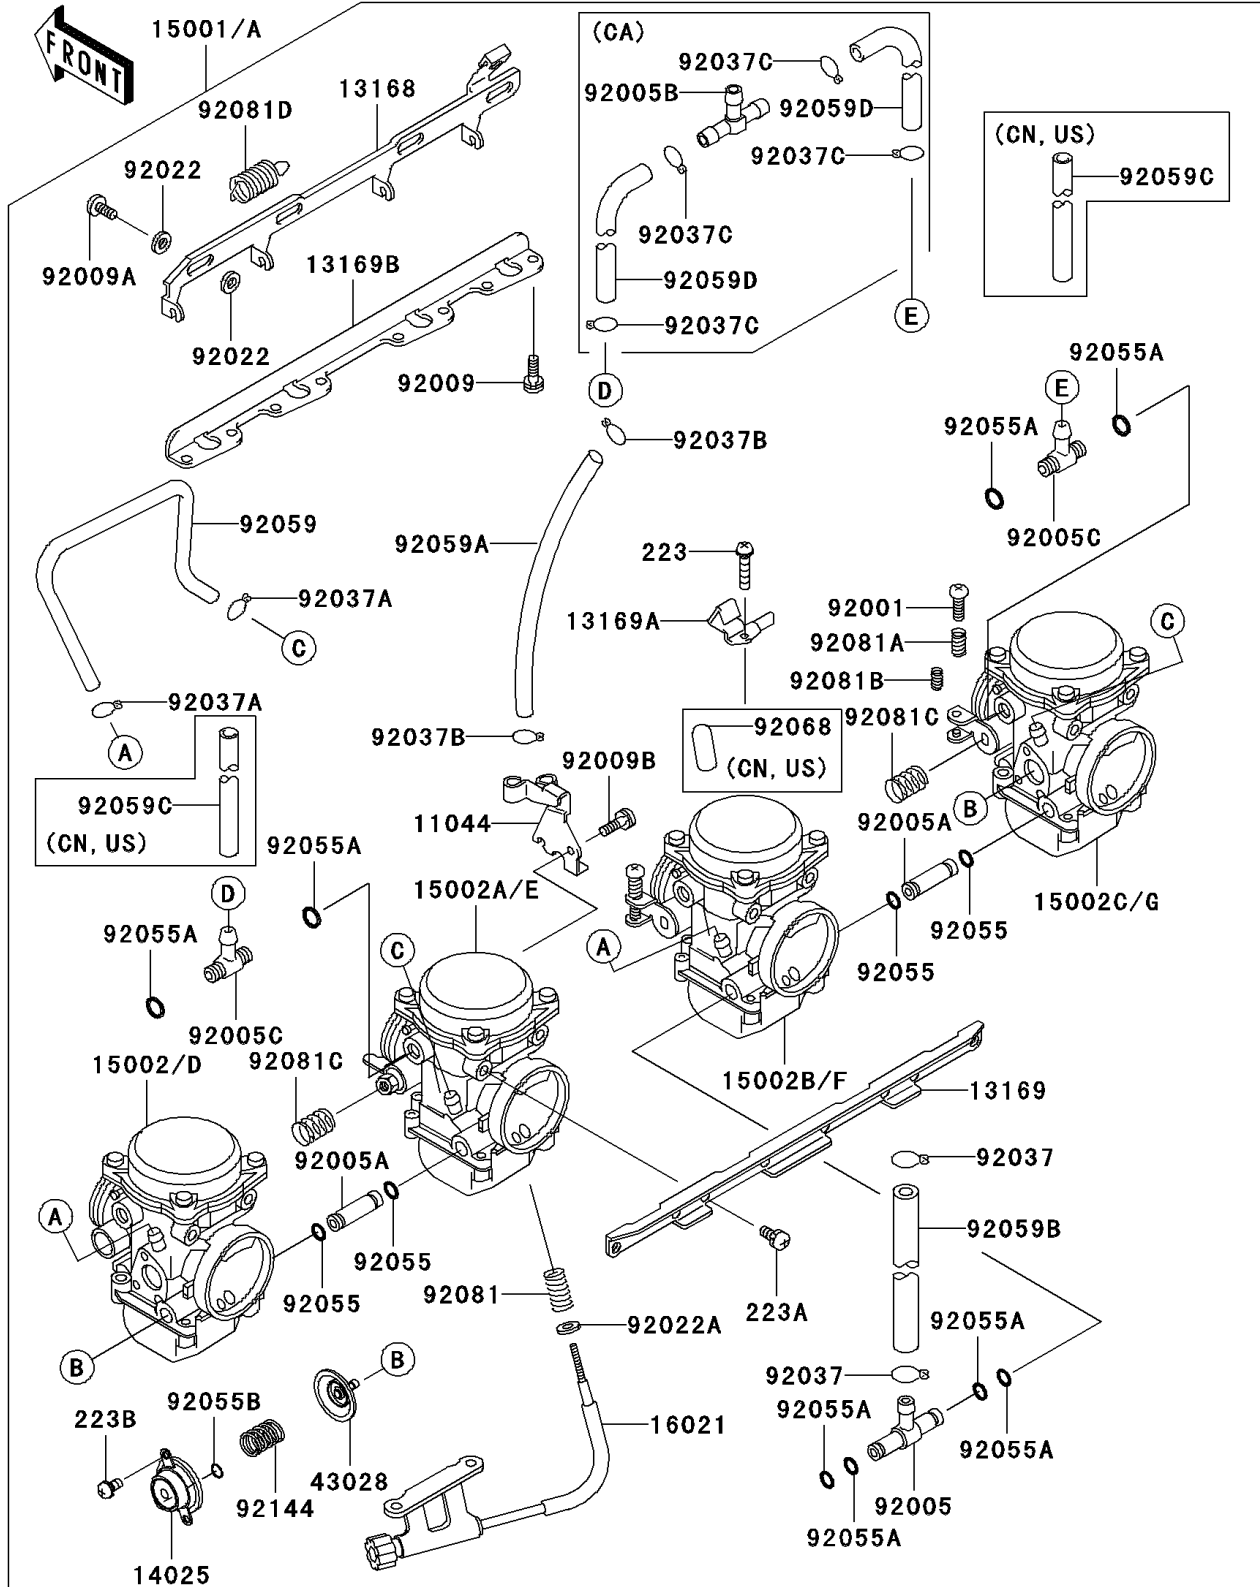

2006 Concours PARTS DIAGRAM

Carburetor

E1611

2006 Concours PARTS LIST

Carburetor

ITEM NAME	PART NUMBER	QUANTITY
BRACKET,THROTTLE CABLE (Ref # 11044)	11044-1546	1
LEVER,STARTER (Ref # 13168)	13168-1245	1
PLATE,CARBURETOR STAY,UPP (Ref # 13169)	13169-1869	1
PLATE,STARTER CABLE (Ref # 13169A)	13169-1871	1
PLATE,CARBURETOR STAY,LWR,6MM (Ref # 13169B)	13169-1873	1
COVER,AIR CUT VALVE (Ref # 14025)	14025-1903	2
SCREW-THROTTLE STOP (Ref # 16021)	16021-1101	1
DIAPHRAGM,5.9MM,AIR CUT VALVE (Ref # 43028)	43028-1053	2
BOLT,THROTTLE ADJUST (Ref # 92001)	92001-1998	3
FITTING,FUEL,T-TYPE (Ref # 92005)	92005-1108	1
FITTING,FUEL,I-TYPE (Ref # 92005A)	92005-1109	2
FITTING,T-TYPE (Ref # 92005C)	92005-1125	2
SCREW,6X16 (Ref # 92009)	92009-1129	8
SCREW (Ref # 92009A)	92009-1262	3
SCREW,5X10 (Ref # 92009B)	92009-1365	1
WASHER,6.1X11X0.8,POLYACETAL (Ref # 92022)	92022-1199	6
WASHER,PLAIN,STOP SPRING (Ref # 92022A)	92022-1480	1
CLAMP,FUEL TUBE (Ref # 92037)	92037-1075	2
CLAMP,TUBE (Ref # 92037A)	92037-1142	4
SCREW-PAN-WS-CROS,4X20 (Ref # 223)	223C0420	1
SCREW-PAN-WS-CROS,5X10 (Ref # 223A)	223C0510	8
SCREW-PAN-WS-CROS,4X8 (Ref # 223B)	223D0408	4
CLAMP,TUBE (Ref # 92037B)	92037-1477	2
RING-O (Ref # 92055)	92055-1004	4
RING-O (Ref # 92055A)	92055-1223	8
RING-O (Ref # 92055B)	92055-1245	2
TUBE,3.5X6.5X180 (Ref # 92059)	92059-1140	2
TUBE,5X9X200 (Ref # 92059A)	92059-1173	1
TUBE,7.3X12.5X260 (Ref # 92059B)	92059-1492	1