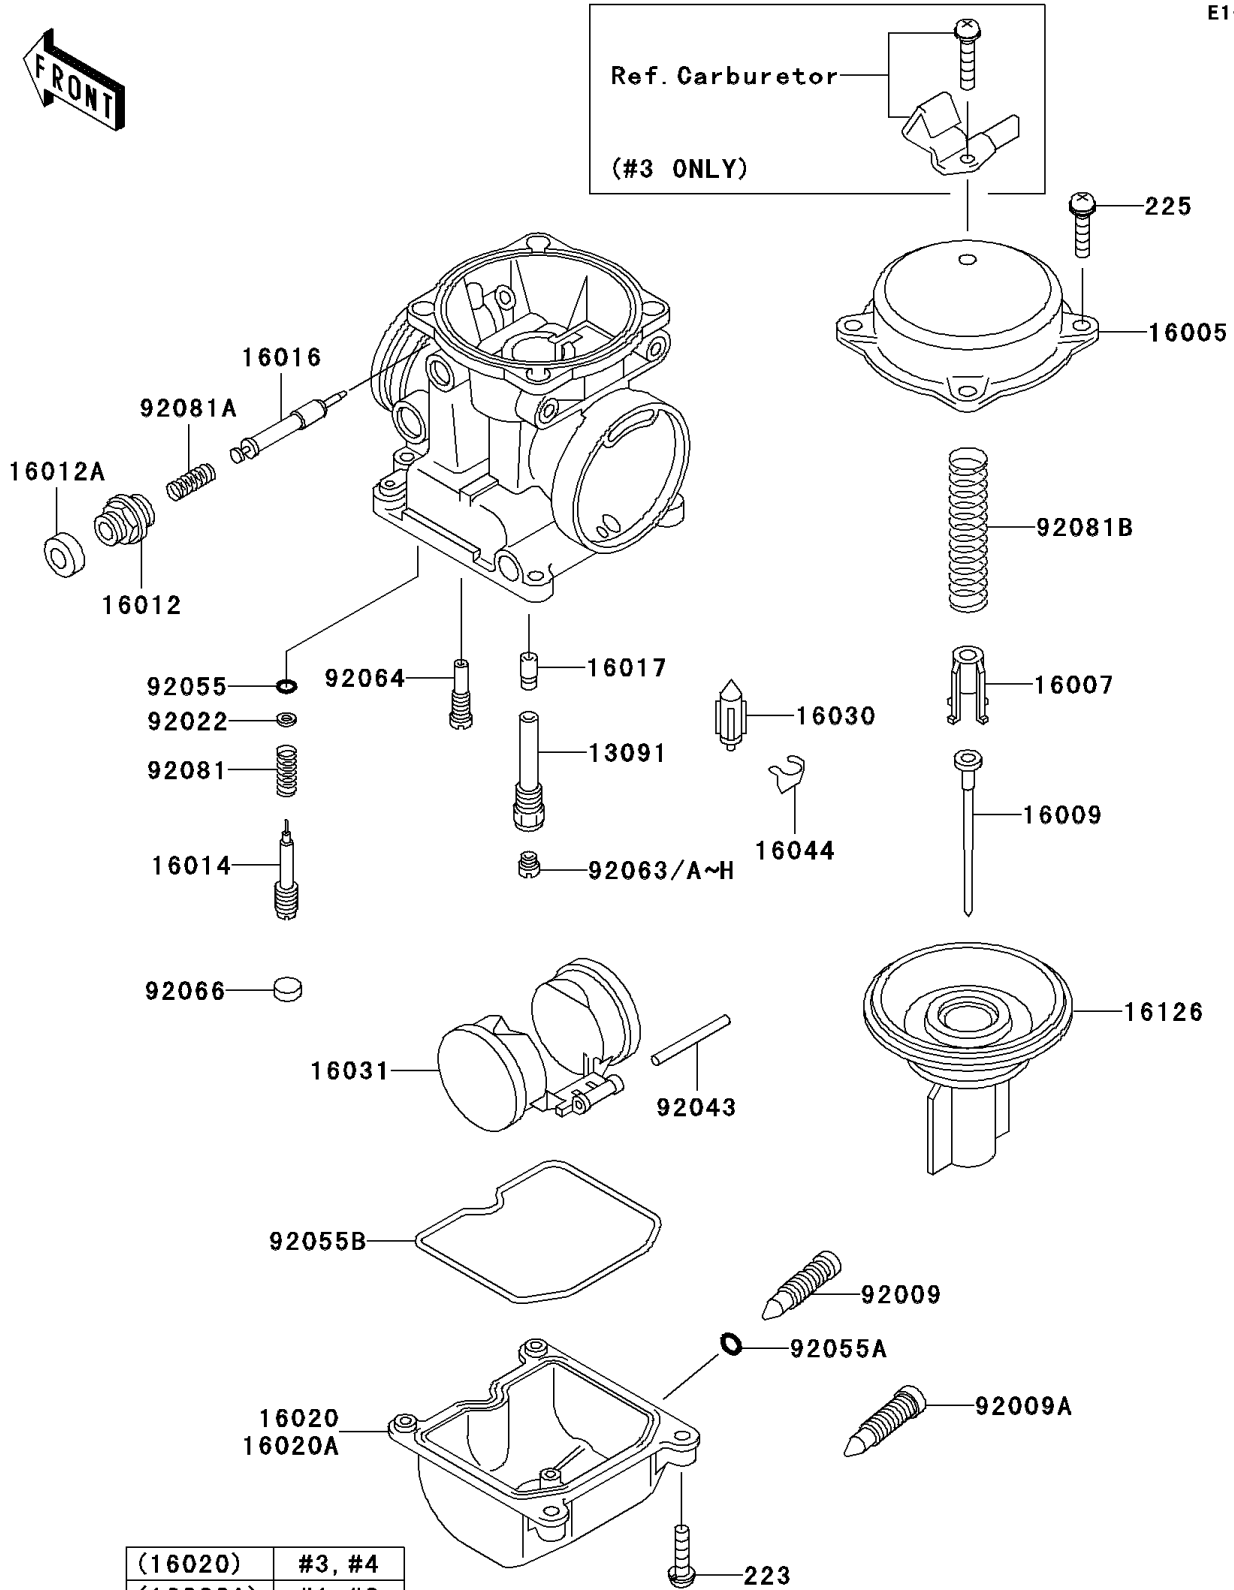

2006 Concours PARTS DIAGRAM

Carburetor Parts

E1612

2006 Concours PARTS LIST

Carburetor Parts

ITEM NAME	PART NUMBER	QUANTITY
HOLDER,NEEDLE JET (Ref # 13091)	13091-1259	4
TOP-CHAMBER,MIXING (Ref # 16005)	16005-1056	4
SEAT-SPRING,THROTTLE VALVE (Ref # 16007)	16007-1120	4
NEEDLE-JET,N52M (Ref # 16009)	16009-1326	4
CAP-STARTER PLUNGER (Ref # 16012)	16012-1051	4
CAP-STARTER PLUNGER (Ref # 16012A)	16012-1052	4
SCREW-PILOT AIR (Ref # 16014)	16014-1054	4
PLUNGER,STARTER (Ref # 16016)	16016-1061	4
JET-NEEDLE (Ref # 16017)	16017-1316	4
CHAMBER-FLOAT,RH,SIDE (Ref # 16020)	16020-1054	2
CHAMBER-FLOAT,LH,SIDE (Ref # 16020A)	16020-1055	2
VALVE-FLOAT (Ref # 16030)	16030-1007	4
FLOAT (Ref # 16031)	16031-1056	4
CLAMP,FLOAT VALVE (Ref # 16044)	16044-007	4
VALVE,VACUUM (Ref # 16126)	16126-1160	4
SCREW,DRAIN,M6X1.0 (Ref # 92009)	92009-1487	4
SCREW,DRAIN,6X0.75 (Ref # 92009A)	92009-1551	4
WASHER,PLAIN (Ref # 92022)	92022-1003	4
PIN,FLOAT (Ref # 92043)	92043-1207	4
RING-O,PILOT ADJUST (Ref # 92055)	92055-1002	4
RING-O (Ref # 92055A)	92055-1053	4
RING-O,FLOAT CHAMBER (Ref # 92055B)	92055-1222	4
JET-MAIN,#125 (Ref # 92063B)	92063-1069	4
JET-MAIN,#128 (Ref # 92063E)	92063-1074	AR
JET-MAIN,#130 (Ref # 92063G)	92063-1075	AR
SCREW-PAN-WS-CROS,4X16 (Ref # 223)	223C0416	16
SCREW-PAN-WSP-CROS,4X18 (Ref # 225)	225C0418	15
JET-PILOT,#35 (Ref # 92064)	92064-1101	4
PLUG,PILOT AIR SCREW,6.9X2 (Ref # 92066)	92066-1051	4

2006 Concours PARTS LIST

Carburetor Parts

ITEM NAME	PART NUMBER	QUANTITY
SPRING,PILOT ADJUST SCREW (Ref # 92081)	92081-1002	4
SPRING,STARTER PLUNGER (Ref # 92081A)	92081-1761	4
SPRING,VACUUM VALVE (Ref # 92081B)	92081-1925	4
JET-MAIN,#135 (Ref # 92063)	92063-1014	AR
JET-MAIN,#125 (Ref # 92063A)	92063-1069	AR
JET-MAIN,#120 (Ref # 92063C)	92063-1072	AR
JET-MAIN,#122 (Ref # 92063D)	92063-1073	AR
JET-MAIN,#130 (Ref # 92063F)	92063-1075	4
JET-MAIN,#132 (Ref # 92063H)	92063-1076	AR