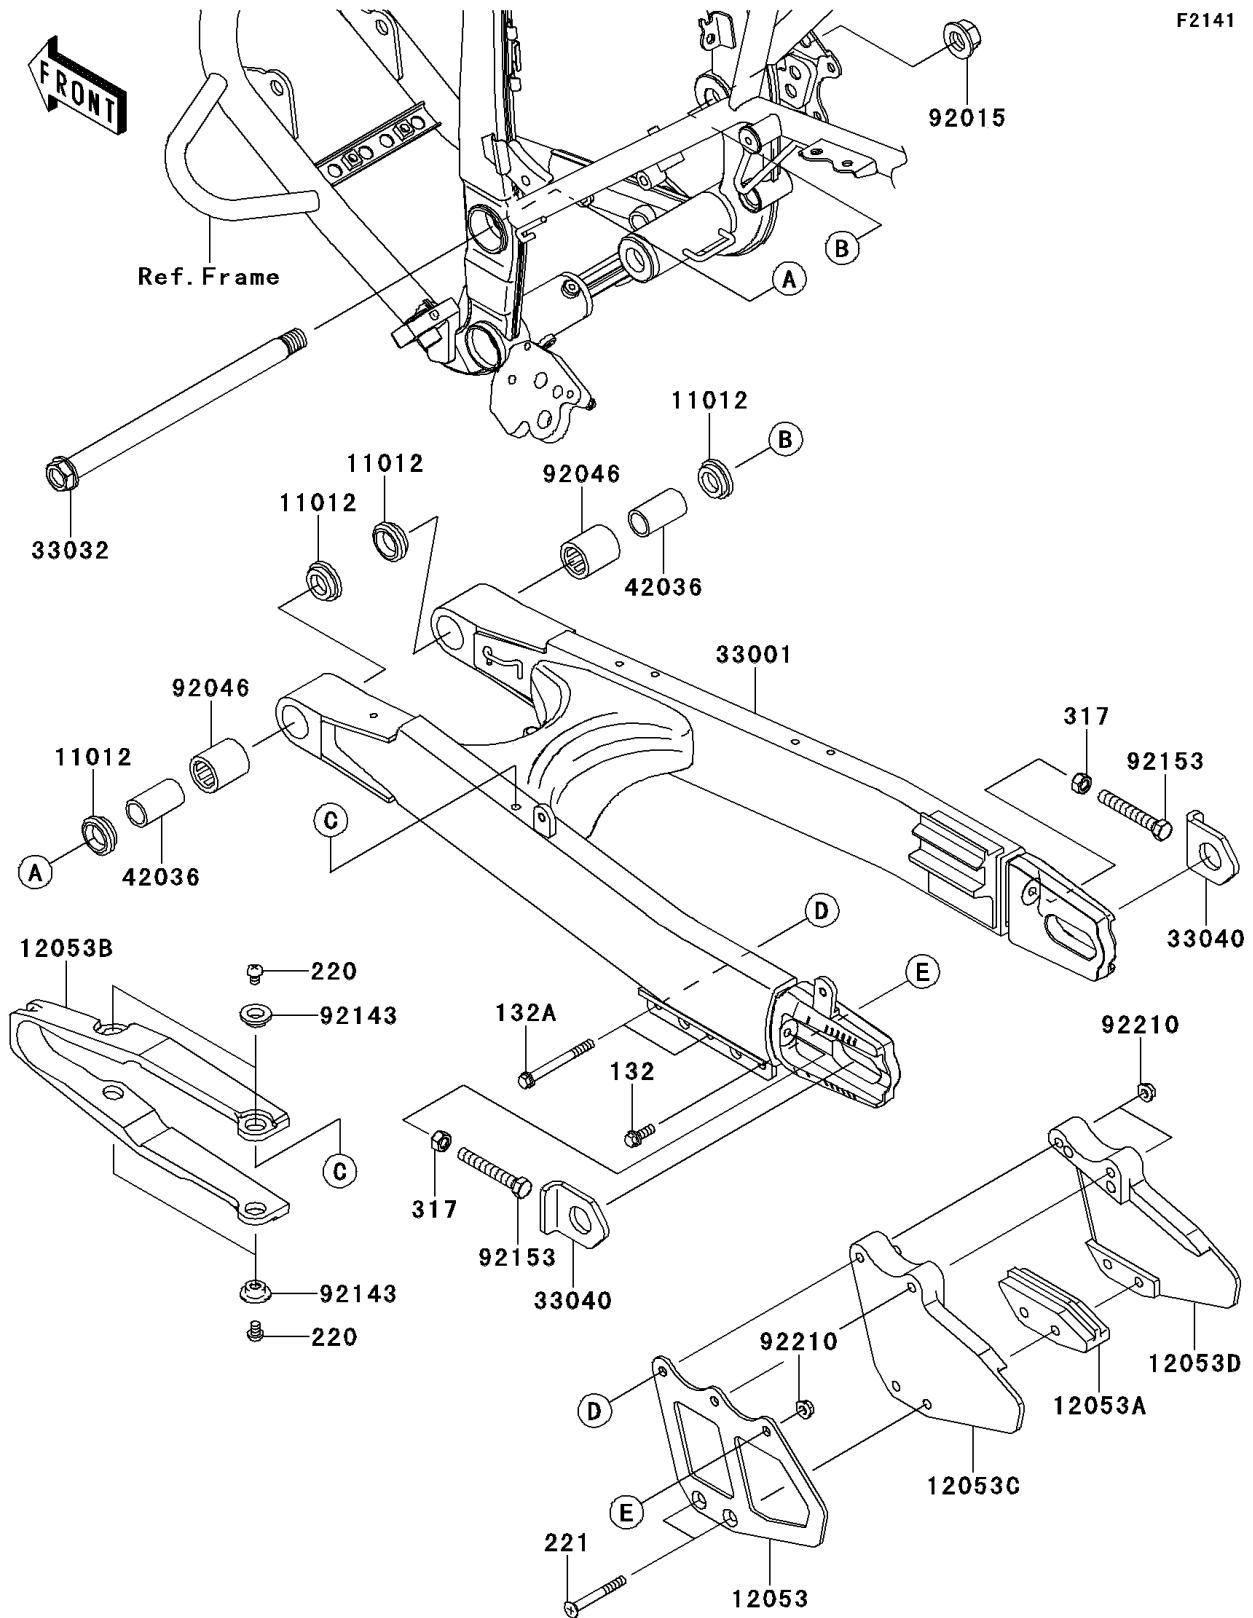

2011 KLX250S (Canada Only) PARTS DIAGRAM

Swingarm

2011 KLX250S (Canada Only) PARTS LIST

Swingarm

ITEM NAME	PART NUMBER	QUANTITY
BOLT-FLANGED-SMALL,6X16 (Ref # 132)	132BA0616	1
BOLT-FLANGED-SMALL,6X60 (Ref # 132A)	132BA0660	2
SCREW-PAN-CROS,6X8 (Ref # 220)	220AA0608	4
SCREW-CSK-CROS,6X50 (Ref # 221)	221AA0650	2
NUT-HEX-SMALL,8MM (Ref # 317)	317BA0800	2
CAP,SWING ARM (Ref # 11012)	11012-1259	4
GUIDE-CHAIN,RR,OUTSIDE (Ref # 12053)	12053-1268	1
GUIDE-CHAIN,DRIVE,RR,INSIDE (Ref # 12053A)	12053-1270	1
GUIDE-CHAIN,DRIVE,FR (Ref # 12053B)	12053-1328	1
GUIDE-CHAIN,DRIVE,RR,OUTSIDE (Ref # 12053C)	12053-1453	1
GUIDE-CHAIN,DRIVE,RR,INSIDE (Ref # 12053D)	12053-1454	1
ARM-COMP-SWING,P.SILVER (Ref # 33001)	33001-0176-458	1
SHAFT-SWING ARM (Ref # 33032)	33032-0033	1
ADJUSTER-CHAIN (Ref # 33040)	33040-0023	2
SLEEVE,SWING ARM (Ref # 42036)	42036-1064	2
NUT,14MM (Ref # 92015)	92015-1407	1
BEARING-NEEDLE (Ref # 92046)	92046-1128	2
COLLAR (Ref # 92143)	92143-1156	4
BOLT,8X55 (Ref # 92153)	92153-1407	2
NUT,FLANGED,6MM (Ref # 92210)	92210-0630	3