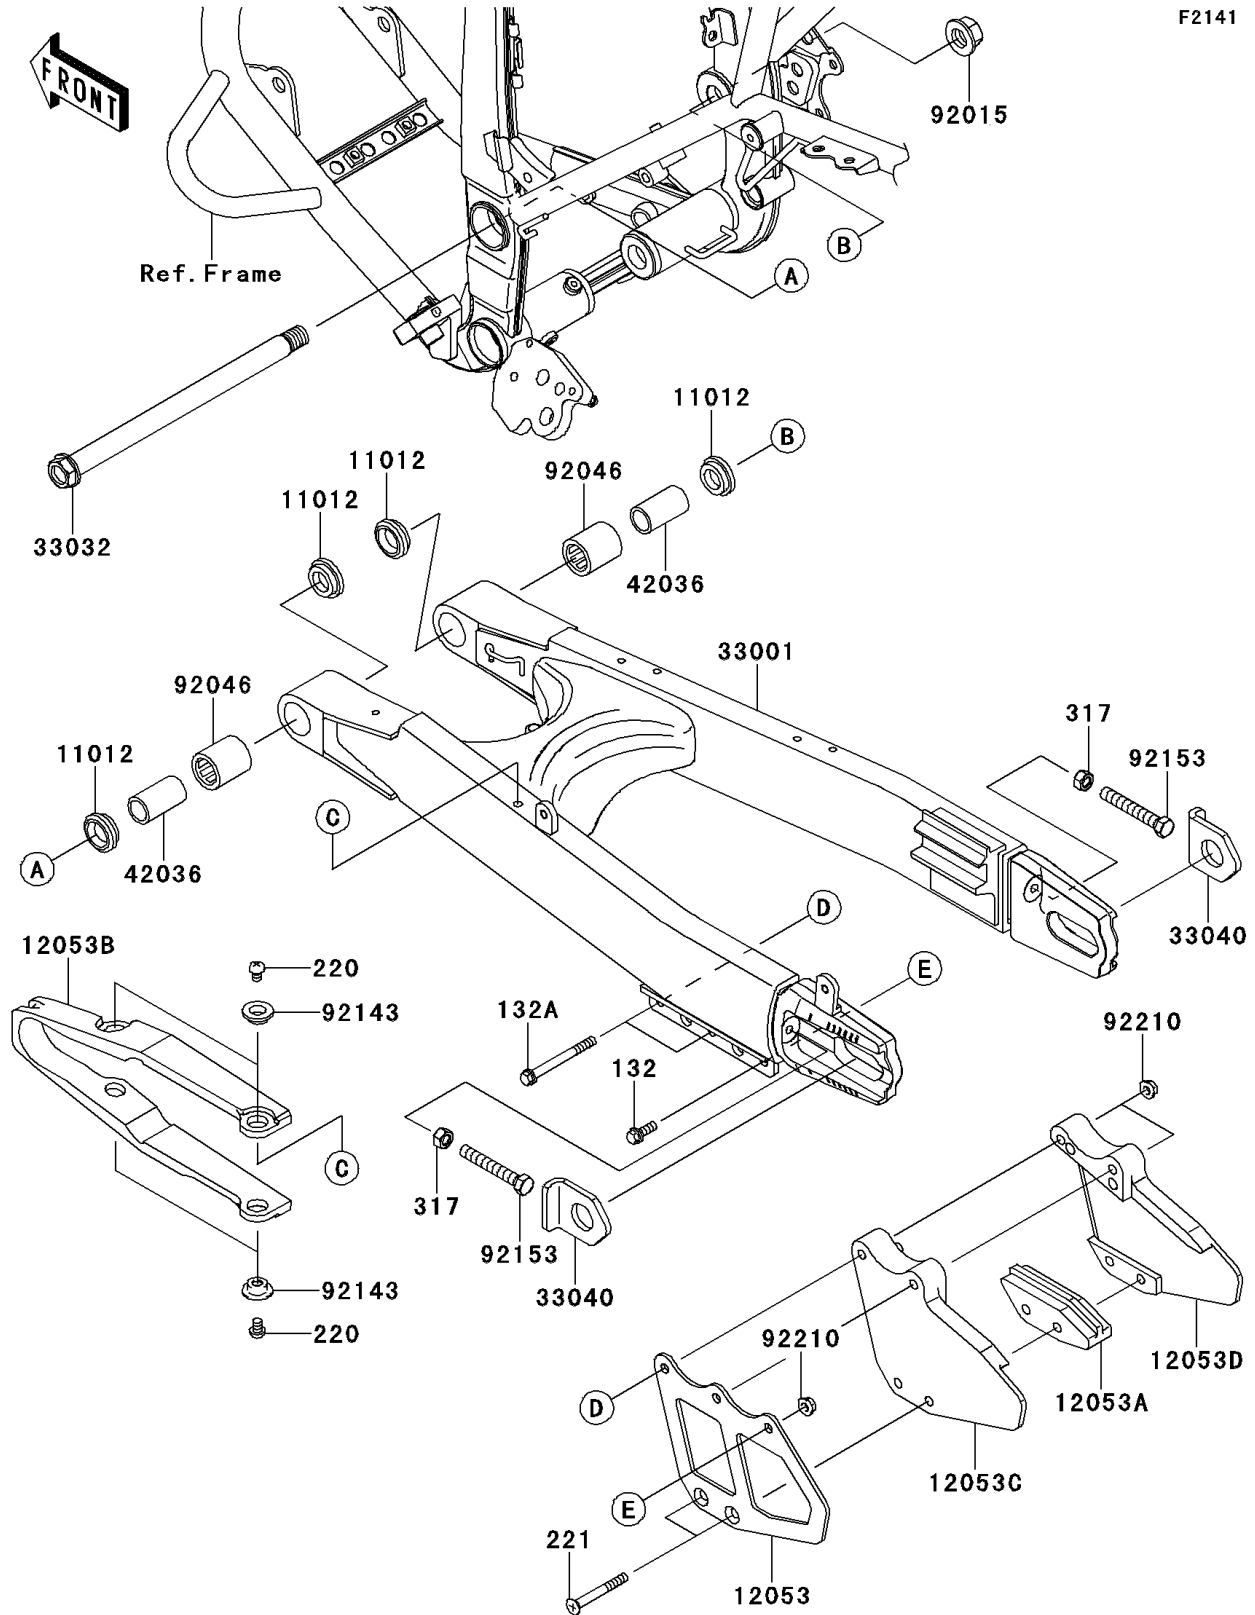

# 2012 KLX® 250S PARTS DIAGRAM

Swingarm

## 2012 KLX® 250S PARTS LIST

### Swingarm

ITEM NAME	PART NUMBER	QUANTITY
BOLT-FLANGED-SMALL,6X16 (Ref # 132)	132BA0616	1
BOLT-FLANGED-SMALL,6X60 (Ref # 132A)	132BA0660	2
SCREW-PAN-CROS,6X8 (Ref # 220)	220AA0608	4
SCREW-CSK-CROS,6X50 (Ref # 221)	221AA0650	2
NUT-HEX-SMALL,8MM (Ref # 317)	317BA0800	2
CAP,SWING ARM (Ref # 11012)	11012-1259	4
GUIDE-CHAIN,RR,OUTSIDE (Ref # 12053)	12053-1268	1
GUIDE-CHAIN,DRIVE,RR,INSIDE (Ref # 12053A)	12053-1270	1
GUIDE-CHAIN,DRIVE,FR (Ref # 12053B)	12053-1328	1
GUIDE-CHAIN,DRIVE,RR,OUTSIDE (Ref # 12053C)	12053-1453	1
GUIDE-CHAIN,DRIVE,RR,INSIDE (Ref # 12053D)	12053-1454	1
ARM-COMP-SWING,P.SILVER (Ref # 33001)	33001-0176-458	1
SHAFT-SWING ARM (Ref # 33032)	33032-0033	1
ADJUSTER-CHAIN (Ref # 33040)	33040-0023	2
SLEEVE,SWING ARM (Ref # 42036)	42036-1064	2
NUT,14MM (Ref # 92015)	92015-1407	1
BEARING-NEEDLE (Ref # 92046)	92046-1128	2
COLLAR (Ref # 92143)	92143-1156	4
BOLT,8X55 (Ref # 92153)	92153-1407	2
NUT,FLANGED,6MM (Ref # 92210)	92210-0630	3