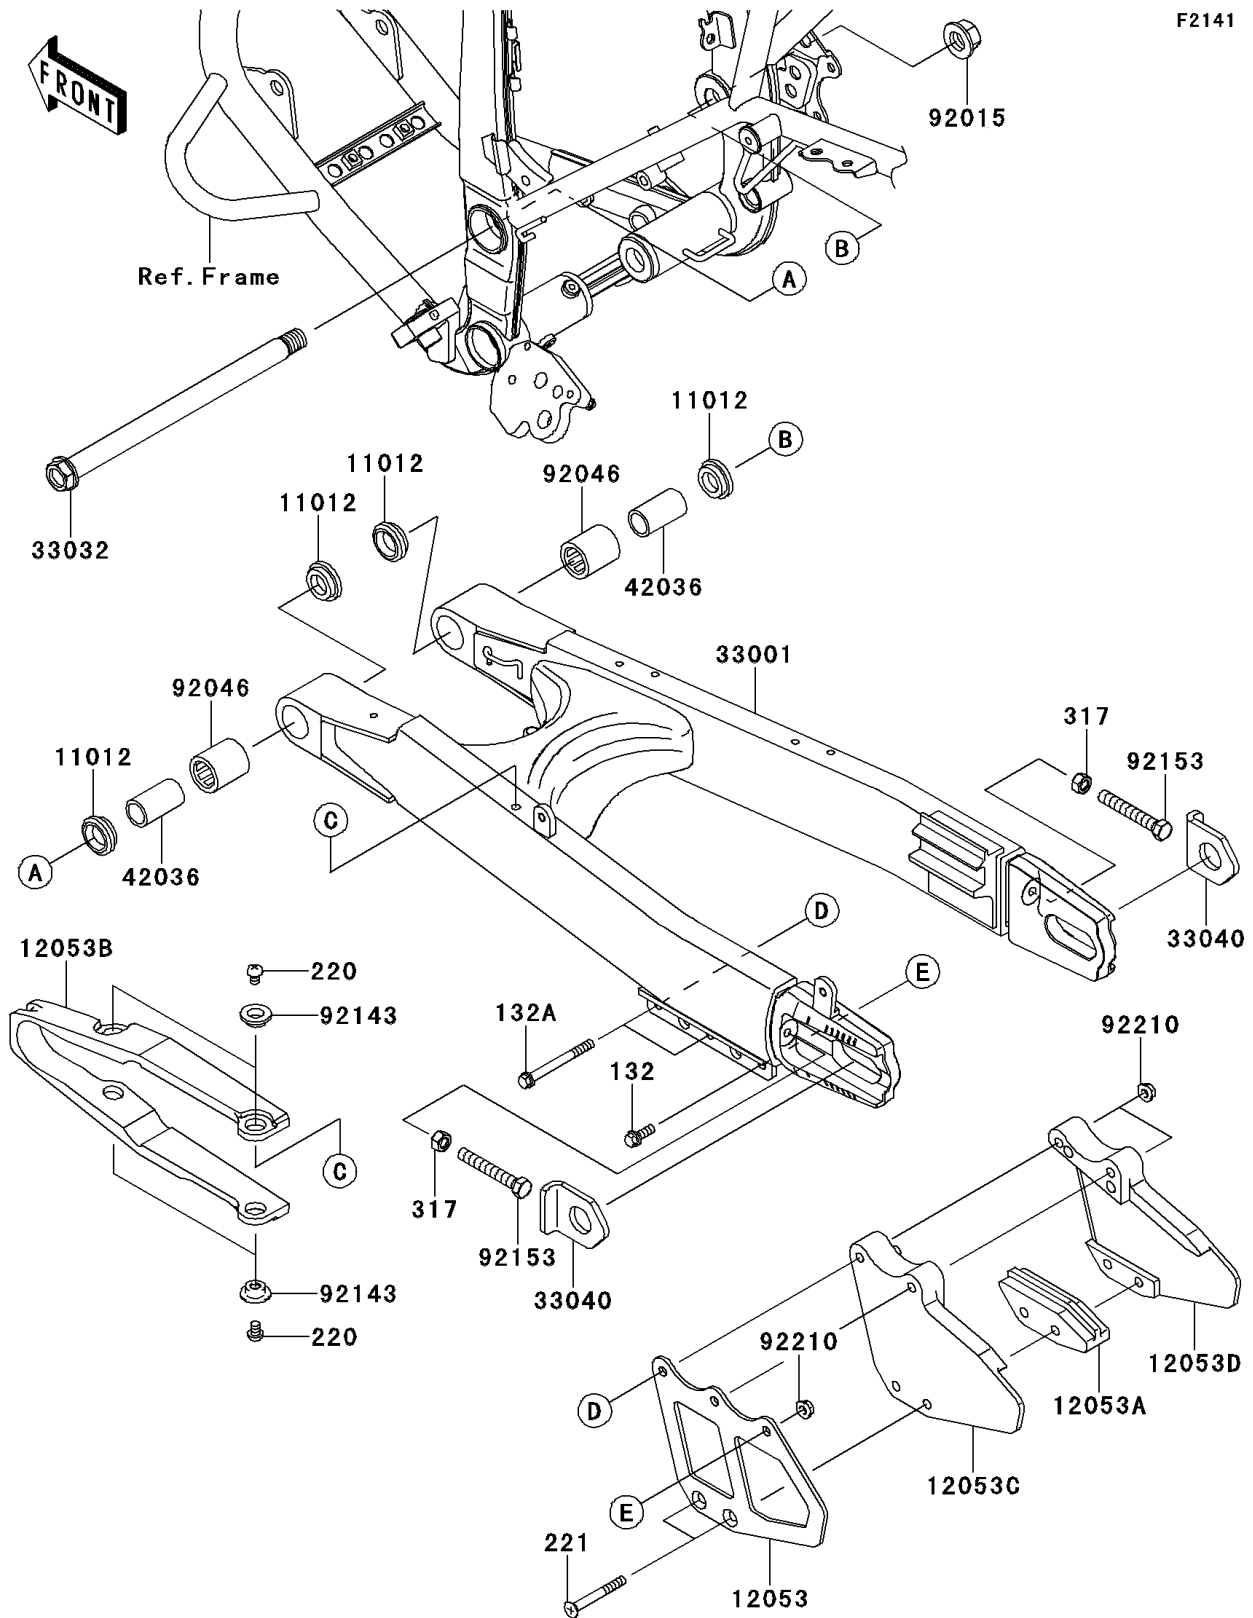

# 2012 KLX® 250S PARTS DIAGRAM

Swingarm

F2141

## 2012 KLX® 250S PARTS LIST

### Swingarm

ITEM NAME	PART NUMBER	QUANTITY
BOLT-FLANGED-SMALL,6X16 (Ref # 132)	132BA0616	1
BOLT-FLANGED-SMALL,6X60 (Ref # 132A)	132BA0660	2
SCREW-PAN-CROS,6X8 (Ref # 220)	220AA0608	4
SCREW-CSK-CROS,6X50 (Ref # 221)	221AA0650	2
NUT-HEX-SMALL,8MM (Ref # 317)	317BA0800	2
CAP,SWING ARM (Ref # 11012)	11012-1259	4
GUIDE-CHAIN,RR,OUTSIDE (Ref # 12053)	12053-1268	1
GUIDE-CHAIN,DRIVE,RR,INSIDE (Ref # 12053A)	12053-1270	1
GUIDE-CHAIN,DRIVE,FR (Ref # 12053B)	12053-1328	1
GUIDE-CHAIN,DRIVE,RR,OUTSIDE (Ref # 12053C)	12053-1453	1
GUIDE-CHAIN,DRIVE,RR,INSIDE (Ref # 12053D)	12053-1454	1
ARM-COMP-SWING,P.SILVER (Ref # 33001)	33001-0176-458	1
SHAFT-SWING ARM (Ref # 33032)	33032-0033	1
ADJUSTER-CHAIN (Ref # 33040)	33040-0023	2
SLEEVE,SWING ARM (Ref # 42036)	42036-1064	2
NUT,14MM (Ref # 92015)	92015-1407	1
BEARING-NEEDLE (Ref # 92046)	92046-1128	2
COLLAR (Ref # 92143)	92143-1156	4
BOLT,8X55 (Ref # 92153)	92153-1407	2
NUT,FLANGED,6MM (Ref # 92210)	92210-0630	3