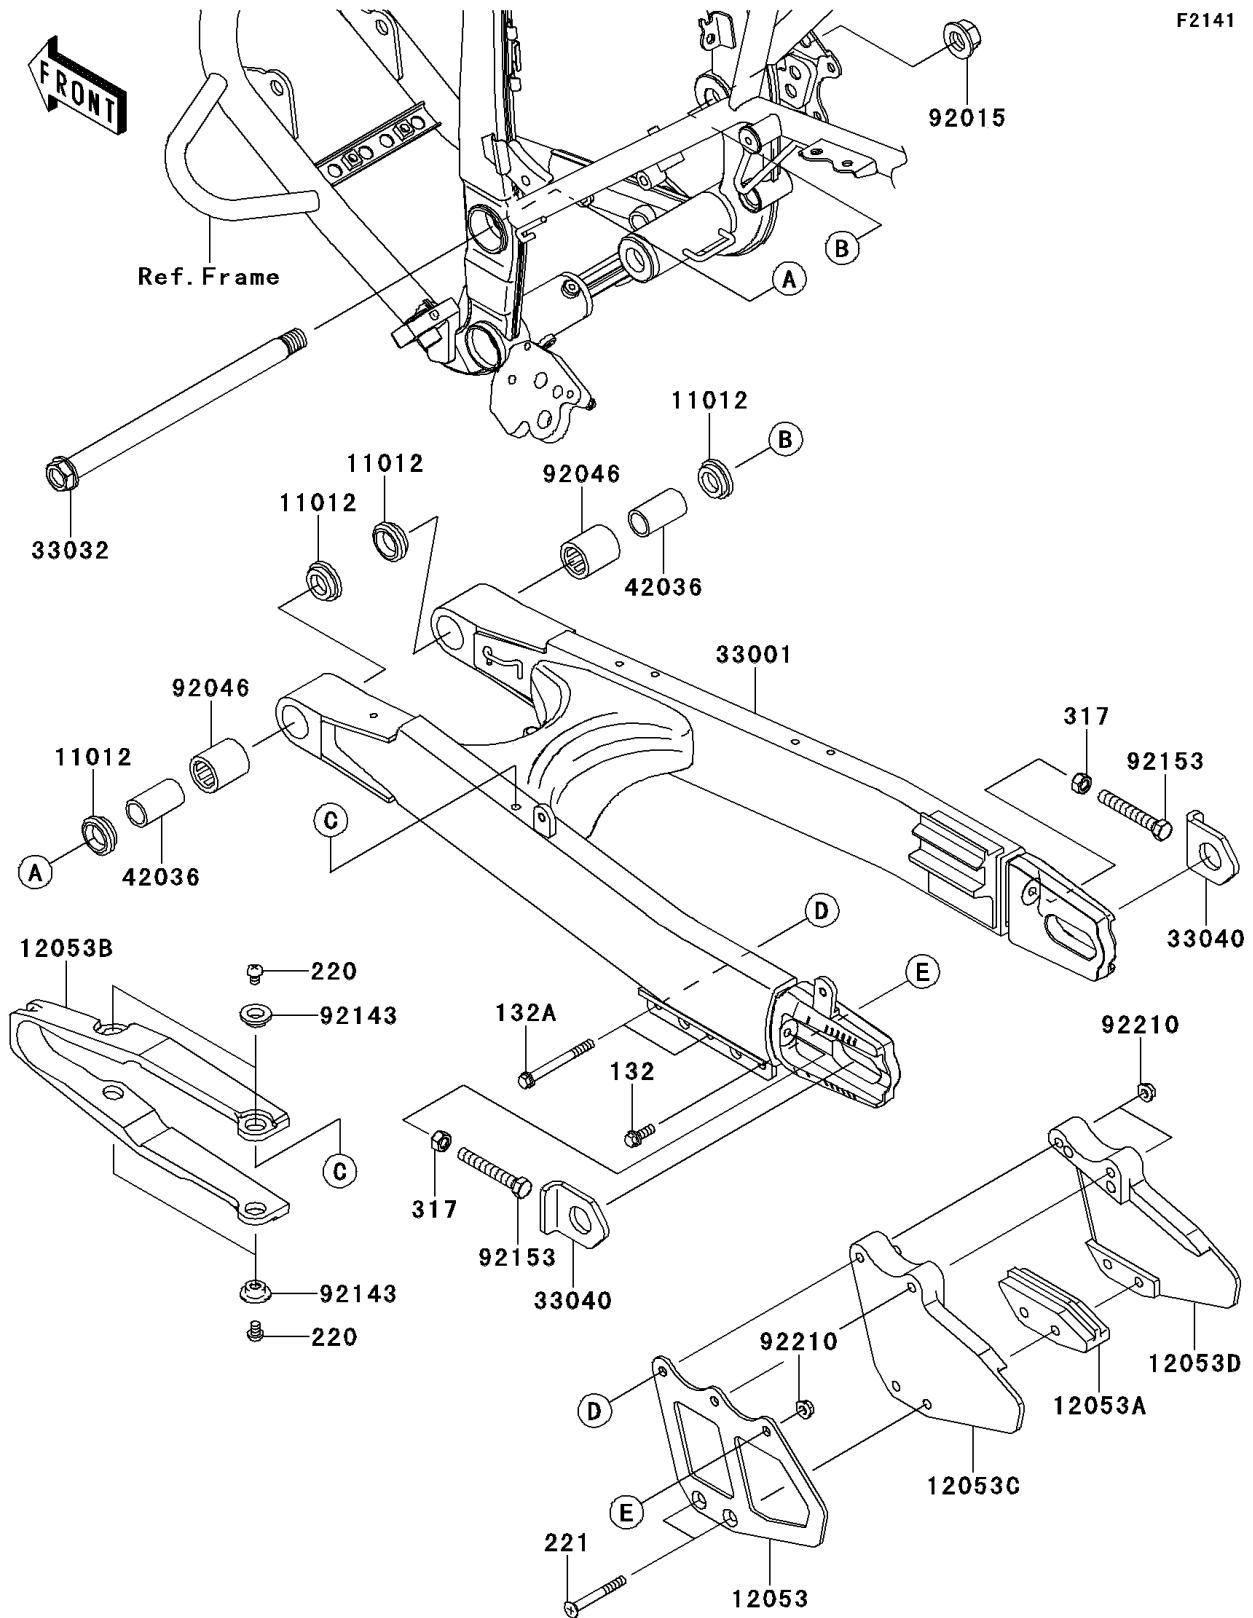

2013 KLX® 250S PARTS DIAGRAM

Swingarm

F2141

2013 KLX®250S PARTS LIST

Swingarm

ITEM NAME

PART NUMBER

QUANTITY
