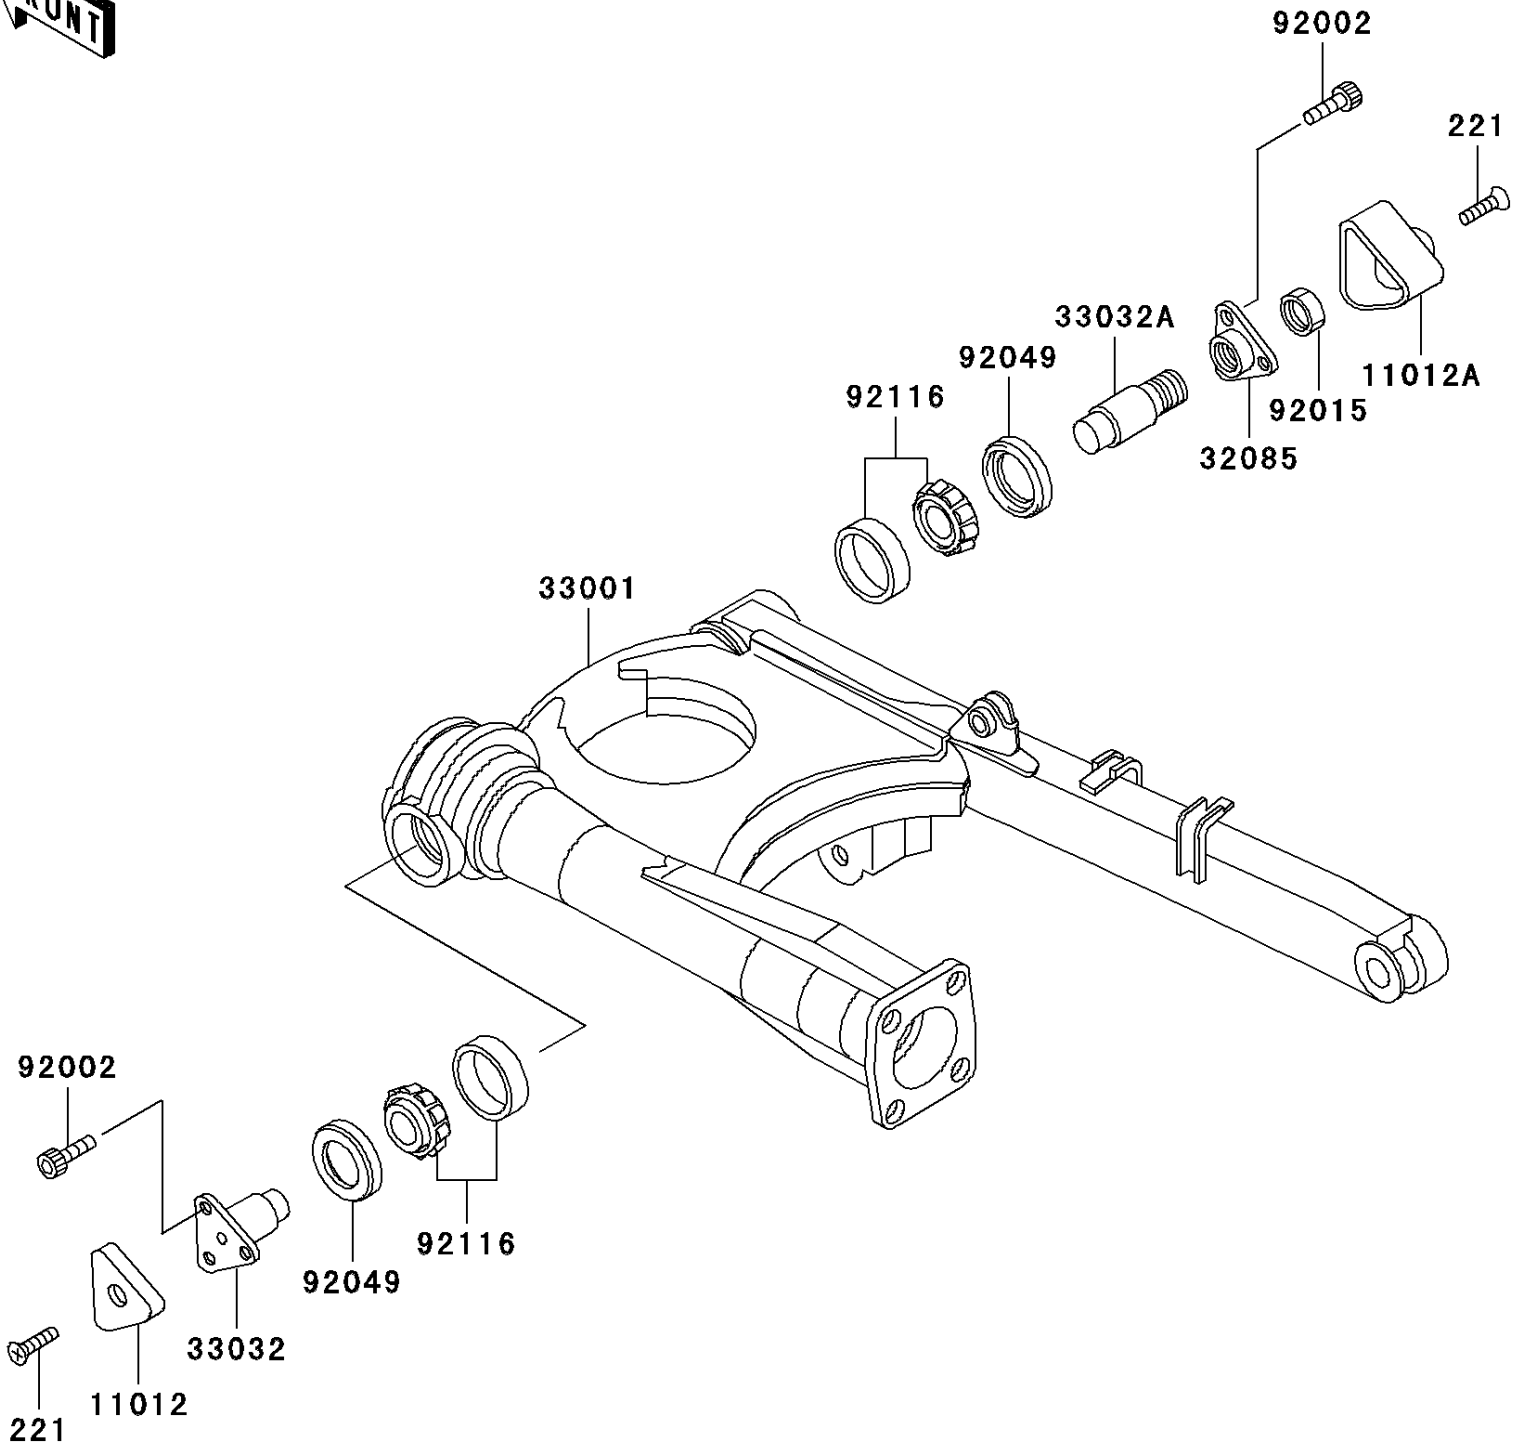

2006 Concours PARTS DIAGRAM

Swingarm

F2141

2006 Concours PARTS LIST

Swingarm

ITEM NAME	PART NUMBER	QUANTITY
SCREW-CSK-CROS,6X20 (Ref # 221)	221C0620	2
CAP,SWING ARM,LH (Ref # 11012)	11012-1512	1
CAP,SWING ARM,RH (Ref # 11012A)	11012-1518	1
STOPPER,SWING ARM SHAFT,RH (Ref # 32085)	32085-1234	1
ARM-COMP-SWING (Ref # 33001)	33001-1463	1
SHAFT-SWING ARM,LH (Ref # 33032)	33032-1122	1
SHAFT-SWING ARM,RH (Ref # 33032A)	33032-1123	1
BOLT,SOCKET,8X20 (Ref # 92002)	92002-1178	6
NUT,20MM (Ref # 92015)	92015-1589	1
SEAL-OIL,26X42X6 (Ref # 92049)	92049-1256	2
BEARING-ROLLER,H1-CAP 32004JR (Ref # 92116)	92116-1061	2