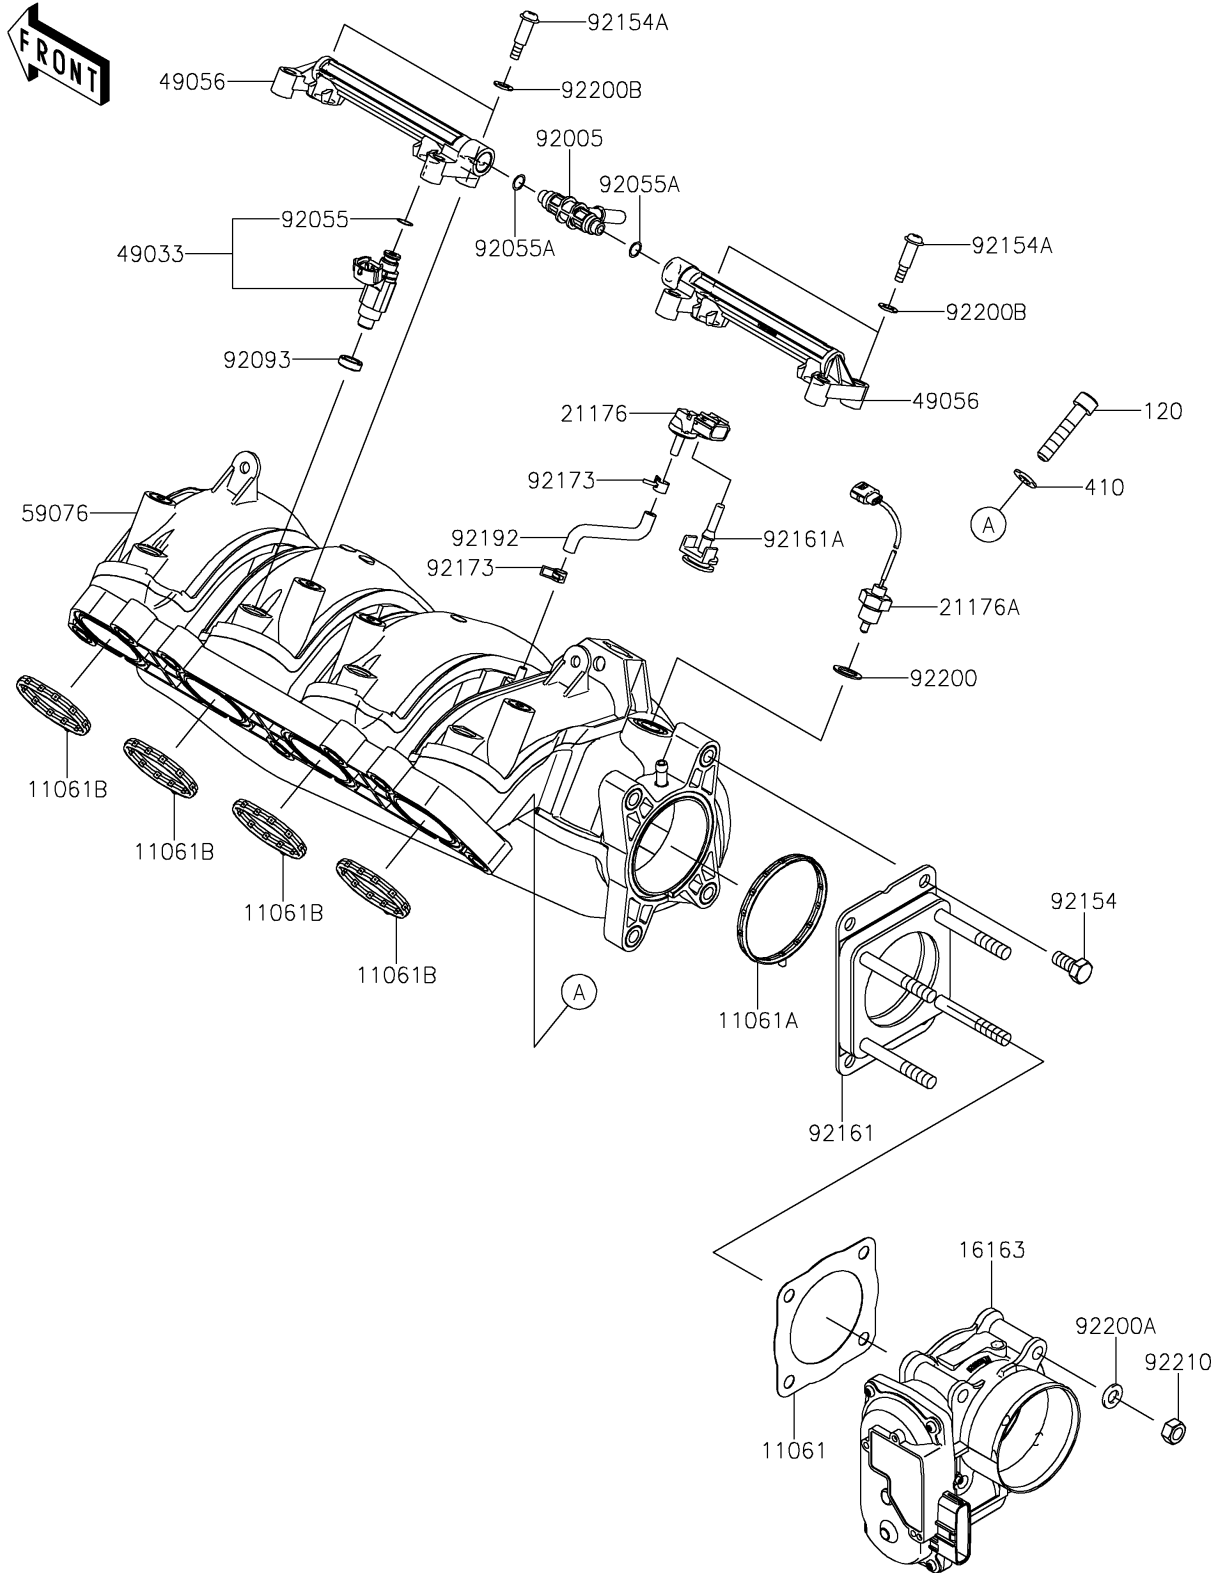

2023 JET SKI® ULTRA® 310LX PARTS DIAGRAM

Throttle

E1510

2023 JET SKI® ULTRA® 310LX PARTS LIST

Throttle

ITEM NAME	PART NUMBER	QUANTITY
GASKET,THROTTLE (Ref # 11061)	11061-0824	1
GASKET,MANIFOLD (Ref # 11061A)	11061-3766	1
GASKET,THROTTLE (Ref # 11061B)	11061-3767	4
THROTTLE-ASSY (Ref # 16163)	16163-1168	1
SENSOR,PRESSURE (Ref # 21176)	21176-0937	1
SENSOR,AIR TEMPERATURE (Ref # 21176A)	21176-3767	1
NOZZLE-INJECTION (Ref # 49033)	49033-3709	4
PIPE-INJECTION,FUEL (Ref # 49056)	49056-3705	2
MANIFOLD-INTAKE (Ref # 59076)	59076-0006	1
FITTING,FUEL PIPE (Ref # 92005)	92005-3766	1
RING-O,INJECTION NOZZLE (Ref # 92055)	92055-1622	4
RING-O (Ref # 92055A)	92055-3782	2
SEAL (Ref # 92093)	92093-0127	4
BOLT (Ref # 92154)	92154-1389	4
BOLT (Ref # 92154A)	92154-3713	4
DAMPER (Ref # 92161)	92161-1635	1
DAMPER (Ref # 92161A)	92161-3796	1
CLAMP (Ref # 92173)	92173-3702	2
TUBE (Ref # 92192)	92192-1361	1
WASHER,12X18X1 (Ref # 92200)	92200-0712	1
WASHER (Ref # 92200A)	92200-3806	4
WASHER (Ref # 92200B)	92200-3807	4
NUT (Ref # 92210)	92210-0897	4
BOLT-SOCKET,8X40 (Ref # 120)	120CC0840	7
WASHER-PLAIN-SMALL,8MM (Ref # 410)	410S0800	7