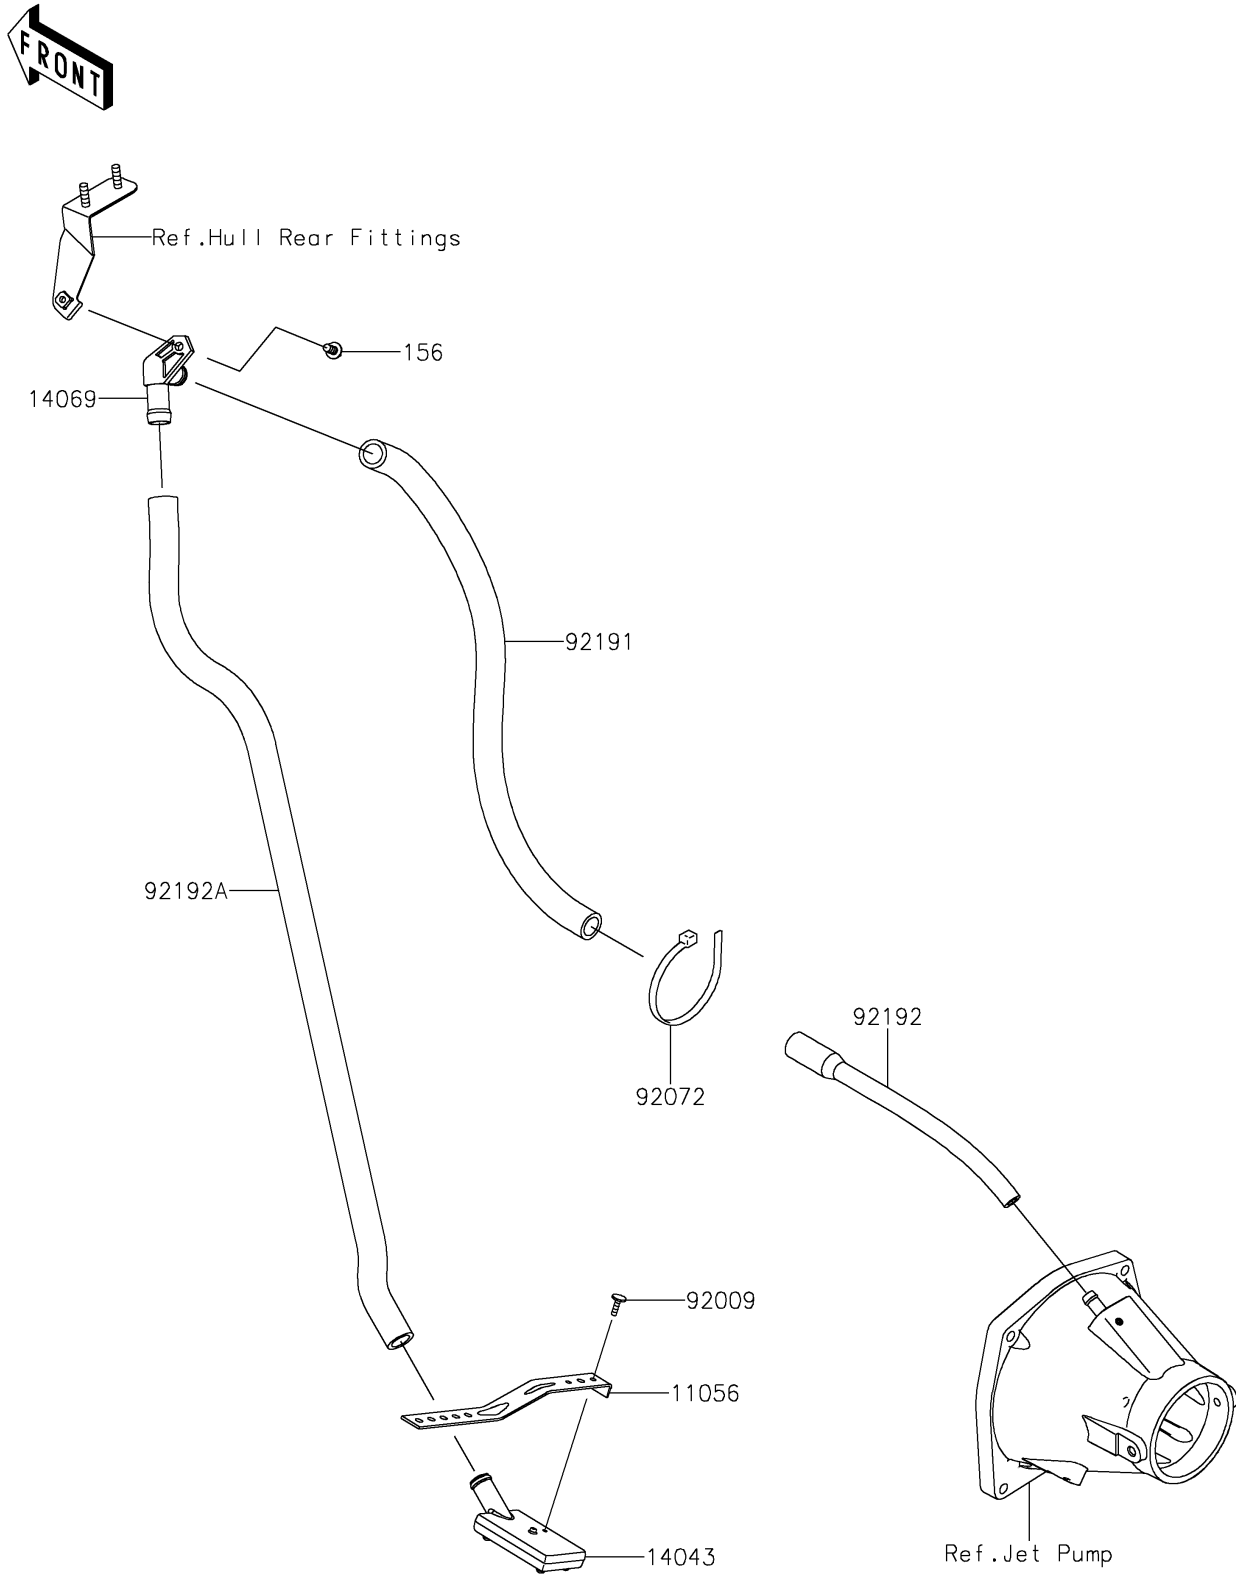

2023 JET SKI® ULTRA® 310LX PARTS DIAGRAM

Bilge System

F3145

2023 JET SKI® ULTRA® 310LX PARTS LIST

Bilge System

ITEM NAME	PART NUMBER	QUANTITY
BRACKET,LH&RH (Ref # 11056)	11056-3721	1
FILTER (Ref # 14043)	14043-3711	1
BREATHER (Ref # 14069)	14069-3708	1
SCREW,TAPPING,4X14 (Ref # 92009)	92009-3762	1
BAND,L=188.85 (Ref # 92072)	92072-0105	1
TUBE,FILTER-BREATHER (Ref # 92191)	92191-3989	1
TUBE,HULL-NOZZLE (Ref # 92192)	92192-3753	1
TUBE,FILTER-BREATHER (Ref # 92192A)	92192-3755	1
BOLT-WP,6X16 (Ref # 156)	156R0616	1