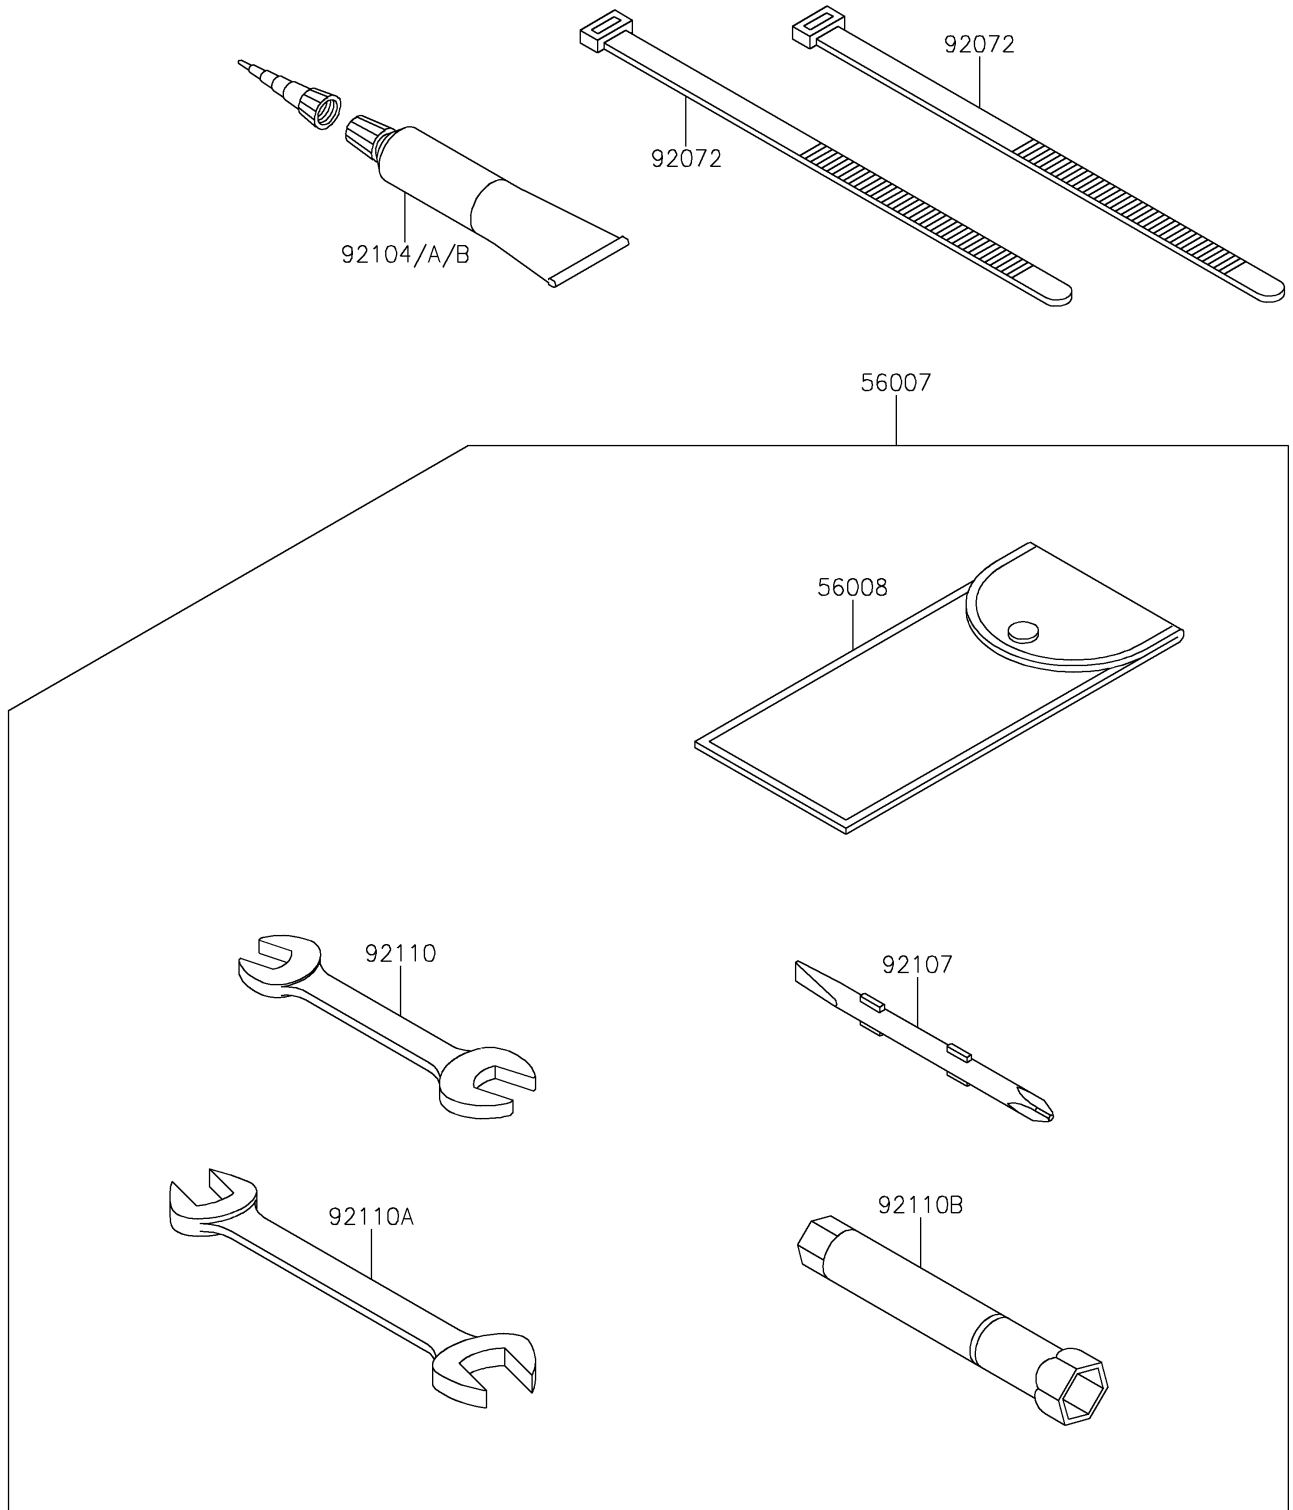

2022 JET SKI® ULTRA® 310LX PARTS DIAGRAM

Owner's Tools

F3182

2022 JET SKI® ULTRA® 310LX PARTS LIST

Owner's Tools

| ITEM NAME | PART NUMBER | QUANTITY |
|--|-------------|----------|
| TOOL-KIT (Ref # 56007) | 56007-0197 | 1 |
| BAG,TOOL (Ref # 56008) | 56008-1075 | 1 |
| BAND,L=250 (Ref # 92072) | 92072-1237 | 2 |
| GASKET-LIQUID,TB1211F,CLEAR (Ref # 92104) | 92104-0004 | 1 |
| GASKET-LIQUID,TB1216B,BLACK (Ref # 92104A) | 92104-1064 | 1 |
| GASKET-LIQUID,TB1215,GRAY (Ref # 92104B) | 92104-1065 | 1 |
| TOOL-DRIVER,#2PHILLIPS&SLOT (Ref # 92107) | 92107-1051 | 1 |
| TOOL-WRENCH,OPEN END,10X12 (Ref # 92110) | 92110-1152 | 1 |
| TOOL-WRENCH,OPEN END,14X17 (Ref # 92110A) | 92110-1153 | 1 |
| TOOL-WRENCH,BOX,16MM (Ref # 92110B) | 92110-3706 | 1 |