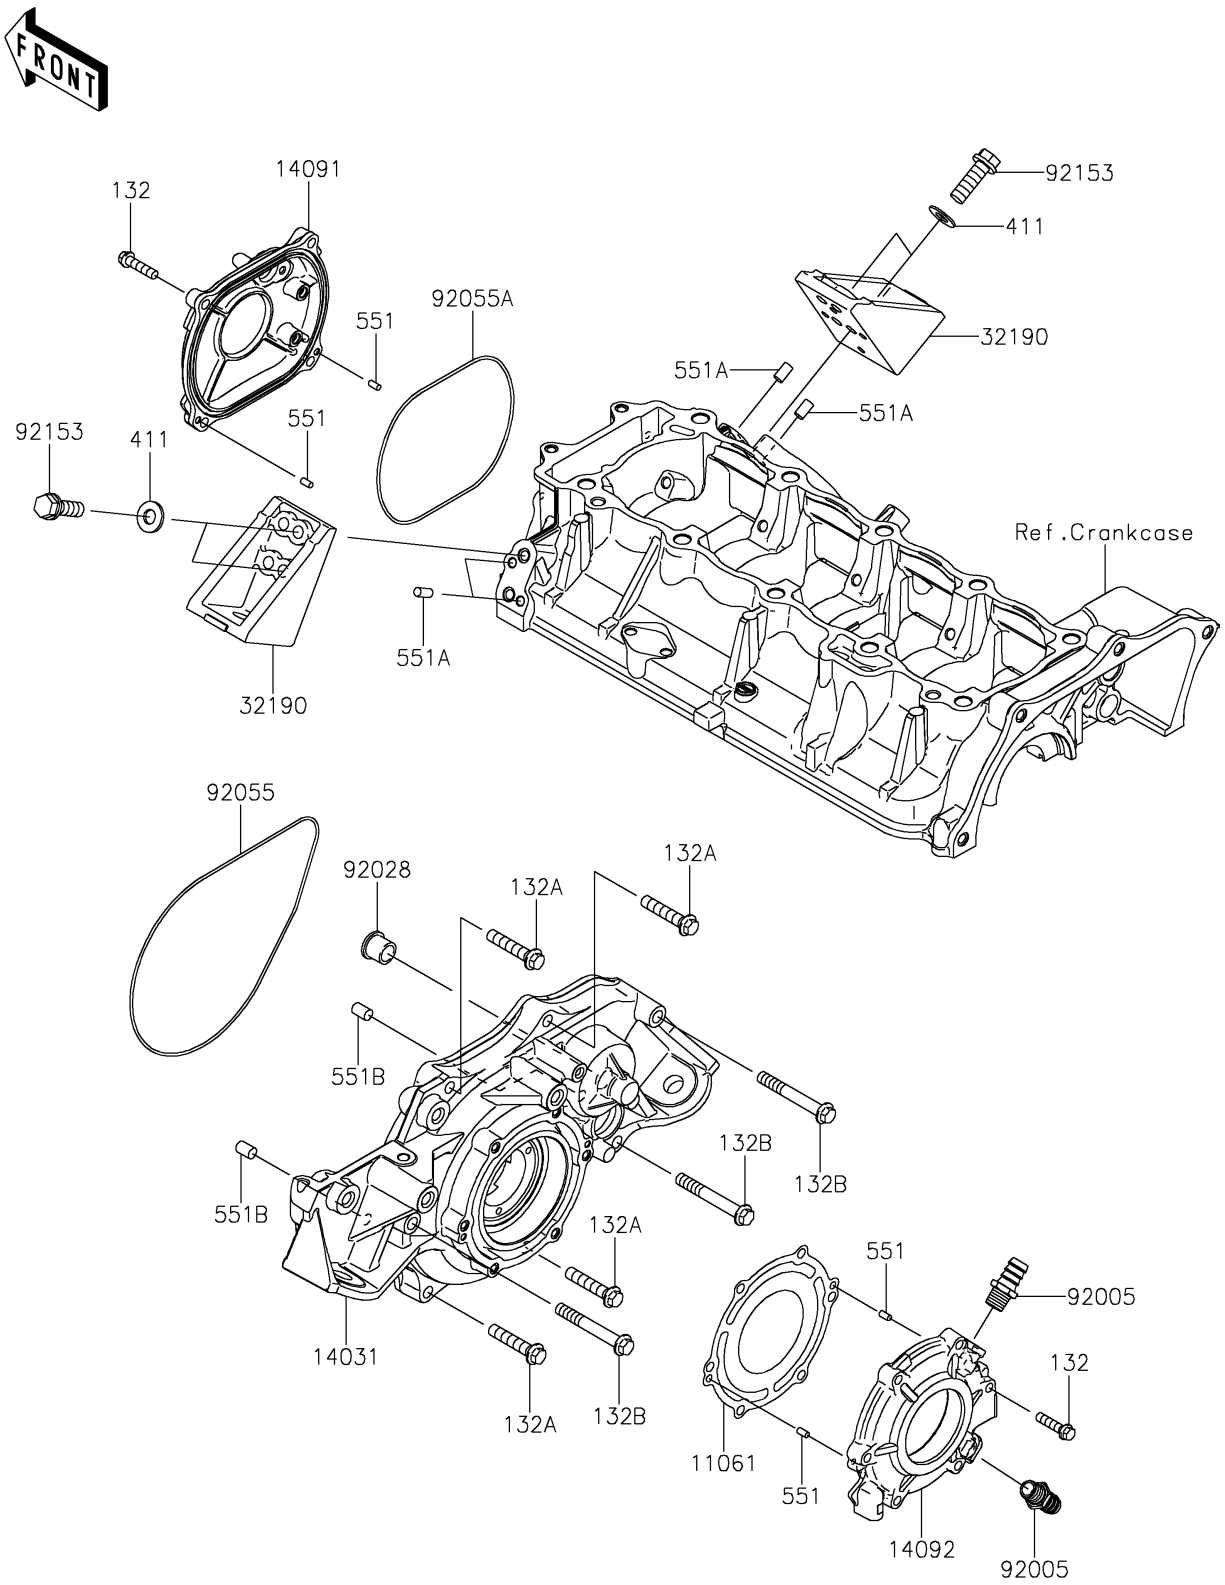

2022 JET SKI® ULTRA® 310LX-S PARTS DIAGRAM

Engine Cover(s)

E1431

2022 JET SKI® ULTRA® 310LX-S PARTS LIST

Engine Cover(s)

ITEM NAME	PART NUMBER	QUANTITY
GASKET,OUTPUT COVER (Ref # 11061)	11061-0812	1
COVER-GENERATOR (Ref # 14031)	14031-3738	1
COVER,PULS (Ref # 14091)	14091-3763	1
COVER,OUTPUT (Ref # 14092)	14092-1048	1
BRACKET-ENGINE (Ref # 32190)	32190-3703	2
FITTING (Ref # 92005)	92005-3714	2
BUSHING (Ref # 92028)	92028-3718	1
RING-O,196X3 (Ref # 92055)	92055-3761	1
RING-O,120X3 (Ref # 92055A)	92055-3762	1
BOLT,FLANGED,8X30 (Ref # 92153)	92153-3722	4
BOLT-FLANGED-SMALL,6X25 (Ref # 132)	132BD0625	10
BOLT-FLANGED-SMALL,8X40 (Ref # 132A)	132BD0840	4
BOLT-FLANGED-SMALL,8X60 (Ref # 132B)	132BD0860	3
WASHER-PLAIN,8MM (Ref # 411)	411S0800	4
PIN-DOWEL (Ref # 551)	551R0408	4
PIN-DOWEL (Ref # 551A)	551R0612	4
PIN-DOWEL (Ref # 551B)	551R0812	2