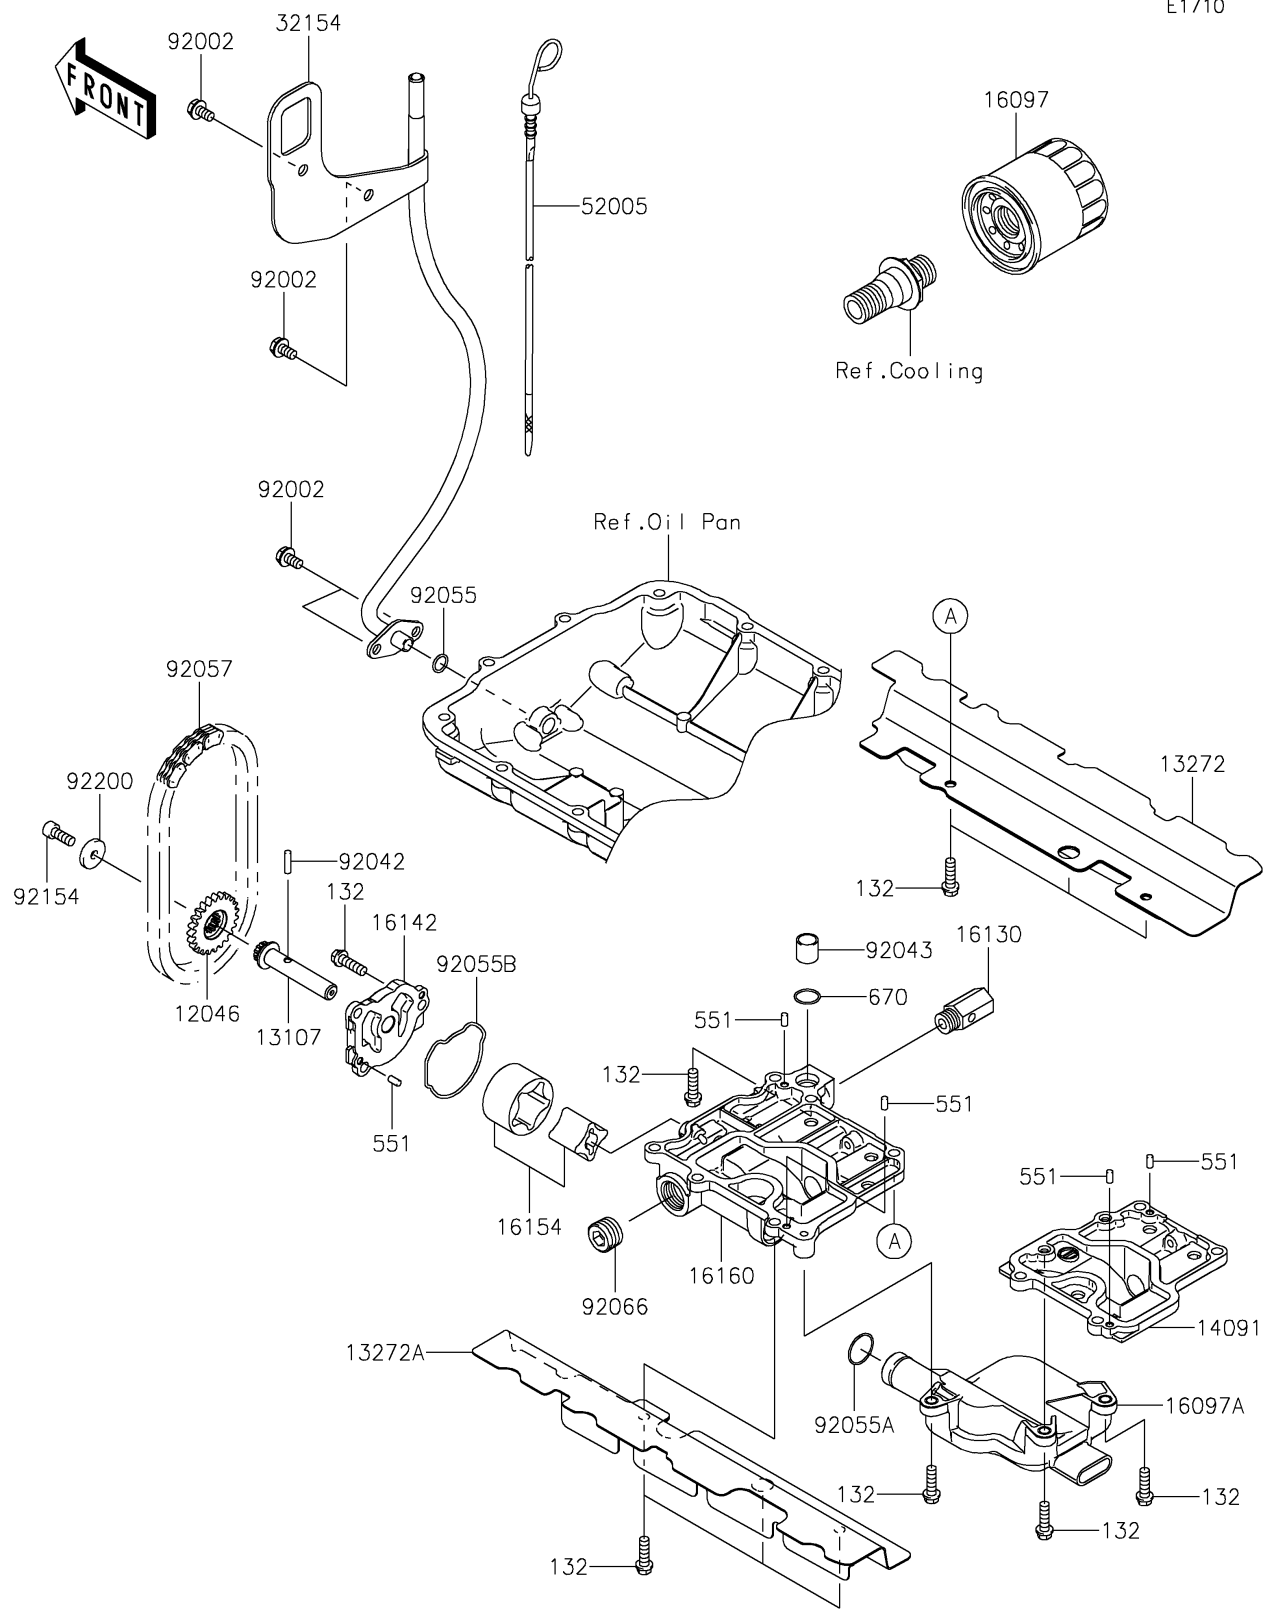

2022 JET SKI® ULTRA® 310LX-S PARTS DIAGRAM

Oil Pump

E1710

2022 JET SKI® ULTRA® 310LX-S PARTS LIST

Oil Pump

ITEM NAME	PART NUMBER	QUANTITY
SPROCKET,23T (Ref # 12046)	12046-3708	1
SHAFT (Ref # 13107)	13107-0730	1
PLATE,RH (Ref # 13272)	13272-1563	1
PLATE,LH (Ref # 13272A)	13272-1798	1
COVER (Ref # 14091)	14091-3767	1
FILTER-ASSY-OIL (Ref # 16097)	16097-0007	1
FILTER-ASSY-OIL (Ref # 16097A)	16097-3702	1
VALVE-ASSY-RELIEF (Ref # 16130)	16130-3701	1
COVER-PUMP (Ref # 16142)	16142-3703	1
ROTOR-PUMP (Ref # 16154)	16154-1124	1
BODY,OIL PUMP (Ref # 16160)	16160-0705	1
PIPE,OIL LEVEL (Ref # 32154)	32154-3721	1
GAUGE,OIL LEVEL (Ref # 52005)	52005-0729	1
BOLT,6X12 (Ref # 92002)	92002-3763	4
PIN,DOWEL,4X15.8 (Ref # 92042)	92042-014	1
PIN,11.5X14X14 (Ref # 92043)	92043-1279	1
RING-O,9.8X2.4 (Ref # 92055)	92055-1150	1
RING-O,19.8X1.9 (Ref # 92055A)	92055-1332	1
RING-O (Ref # 92055B)	92055-3764	1
CHAIN,OIL PUMP,98XRH2010-52L (Ref # 92057)	92057-3713	1
PLUG,PT1/2X12.5 (Ref # 92066)	92066-0002	1
BOLT,SOCKET,6X16 (Ref # 92154)	92154-3709	1
WASHER,6X20X3.2 (Ref # 92200)	92200-0120	1
BOLT-FLANGED-SMALL,6X20 (Ref # 132)	132BD0620	16
PIN-DOWEL (Ref # 551)	551R0408	5
O RING,14MM (Ref # 670)	670D2014	1