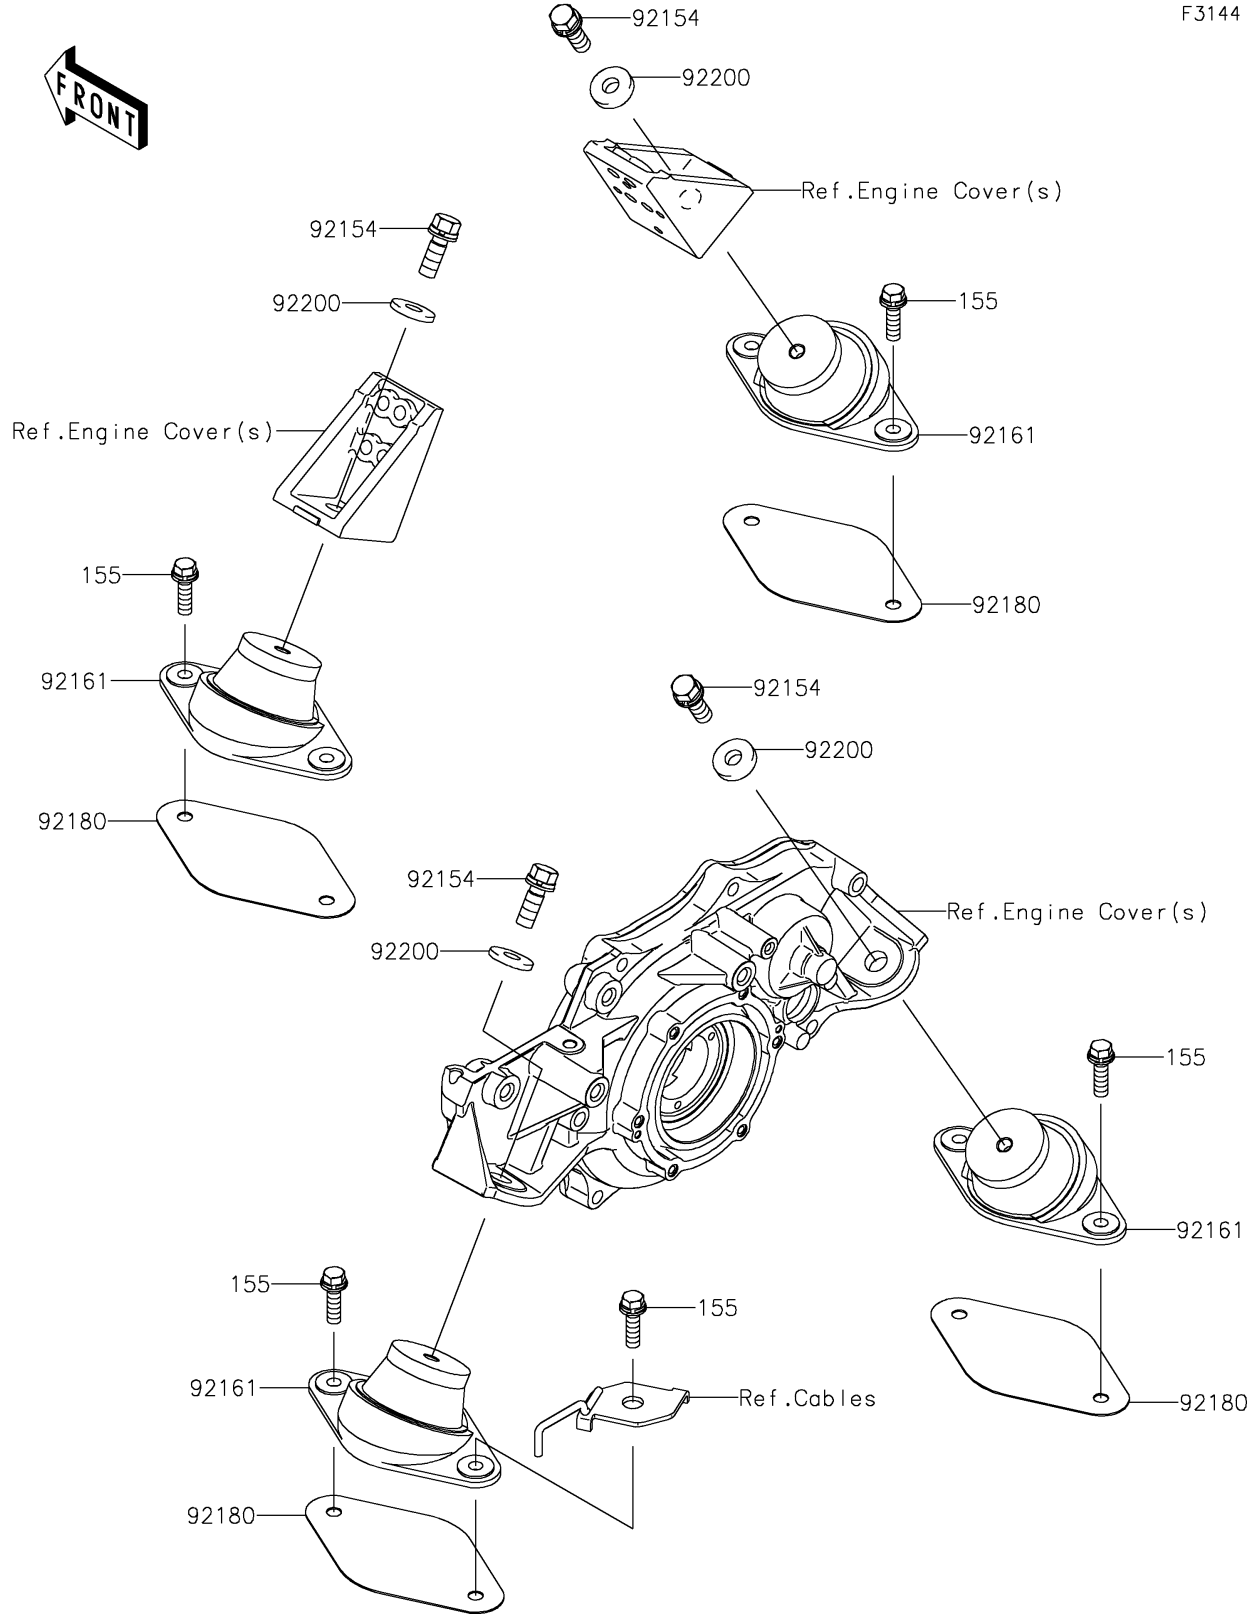

2023 JET SKI® ULTRA® 310LX-S PARTS DIAGRAM

Engine Mount

F3144

2023 JET SKI® ULTRA® 310LX-S PARTS LIST

Engine Mount

ITEM NAME	PART NUMBER	QUANTITY
-----------	-------------	----------