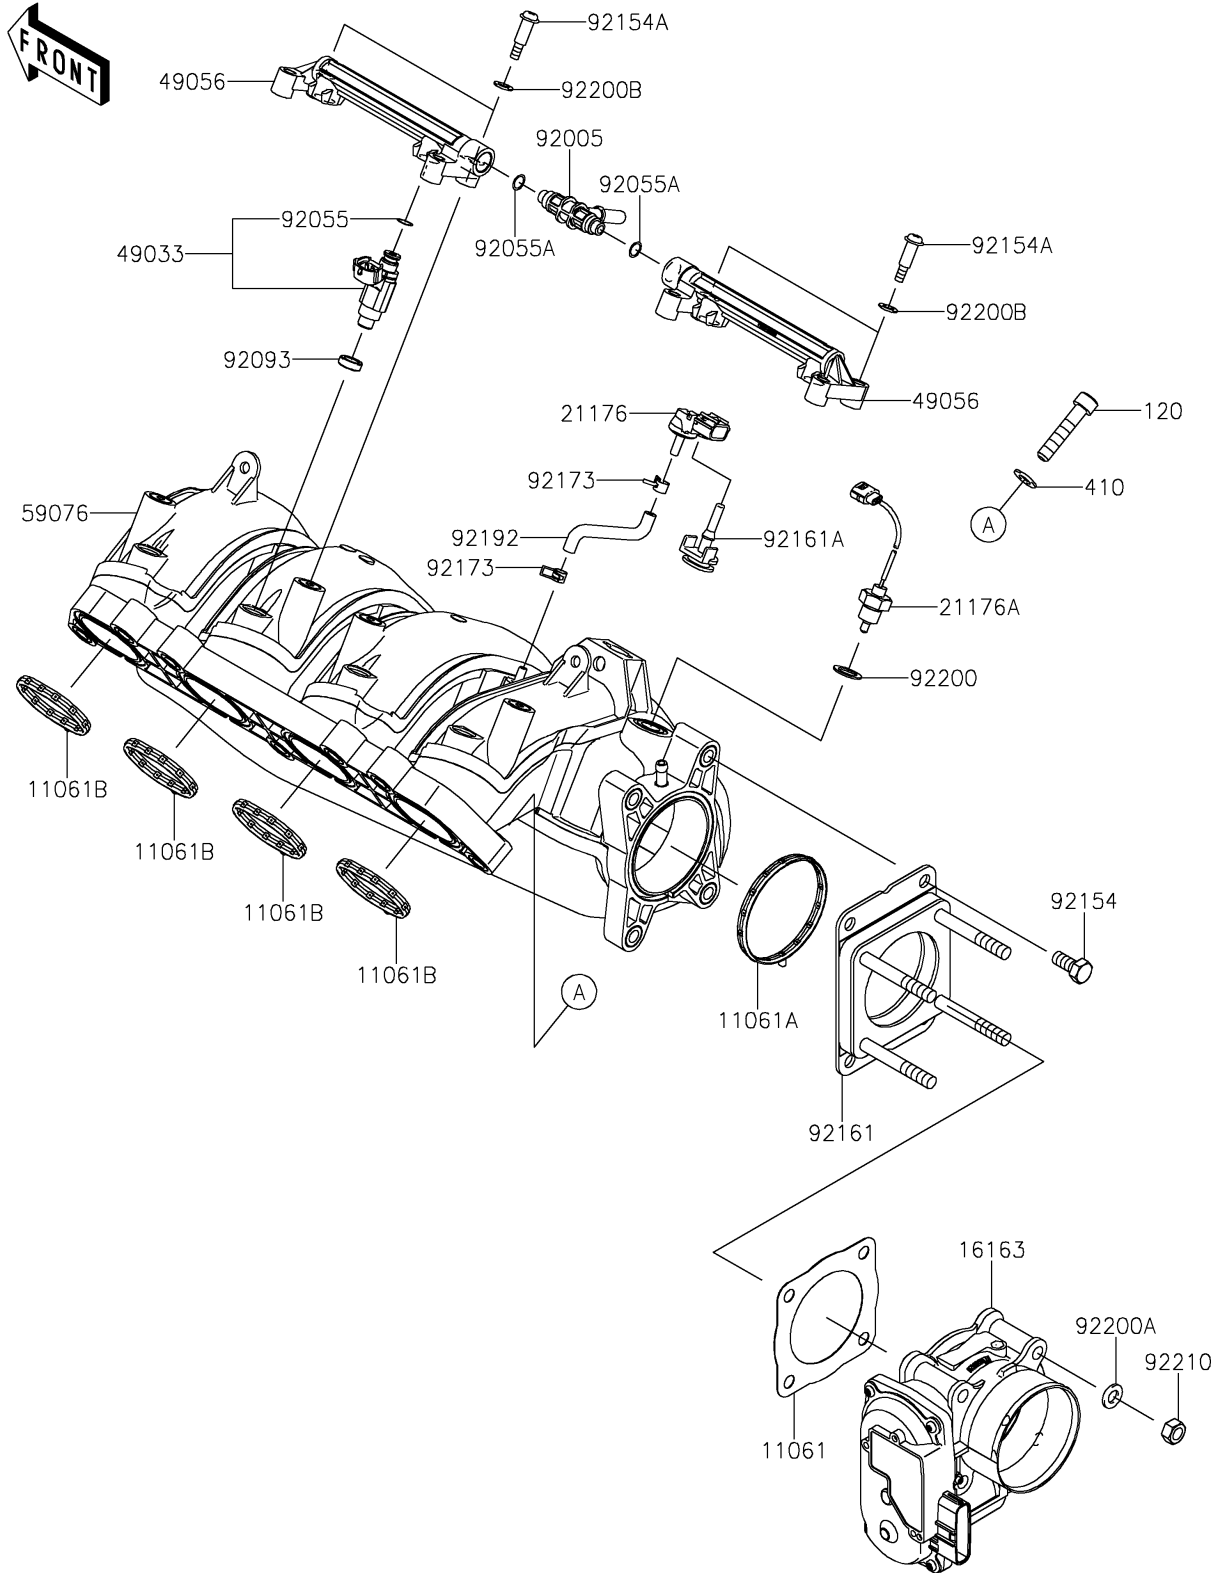

2022 JET SKI® ULTRA® 310X PARTS DIAGRAM

Throttle

E1510

2022 JET SKI® ULTRA® 310X PARTS LIST

Throttle

ITEM NAME	PART NUMBER	QUANTITY
GASKET,THROTTLE (Ref # 11061)	11061-0824	1
GASKET,MANIFOLD (Ref # 11061A)	11061-3766	1
GASKET,THROTTLE (Ref # 11061B)	11061-3767	4
THROTTLE-ASSY (Ref # 16163)	16163-1168	1
SENSOR,PRESSURE (Ref # 21176)	21176-0937	1
SENSOR,AIR TEMPERATURE (Ref # 21176A)	21176-3767	1
NOZZLE-INJECTION (Ref # 49033)	49033-3709	4
PIPE-INJECTION,FUEL (Ref # 49056)	49056-3705	2
MANIFOLD-INTAKE (Ref # 59076)	59076-0006	1
FITTING,FUEL PIPE (Ref # 92005)	92005-3766	1
RING-O,INJECTION NOZZLE (Ref # 92055)	92055-1622	4
RING-O (Ref # 92055A)	92055-3782	2
SEAL (Ref # 92093)	92093-0127	4
BOLT (Ref # 92154)	92154-1389	4
BOLT (Ref # 92154A)	92154-3713	4
DAMPER (Ref # 92161)	92161-1635	1
DAMPER (Ref # 92161A)	92161-3796	1
CLAMP (Ref # 92173)	92173-3702	2
TUBE (Ref # 92192)	92192-1361	1
WASHER,12X18X1 (Ref # 92200)	92200-0712	1
WASHER (Ref # 92200A)	92200-3806	4
WASHER (Ref # 92200B)	92200-3807	4
NUT (Ref # 92210)	92210-0897	4
BOLT-SOCKET,8X40 (Ref # 120)	120CC0840	7
WASHER-PLAIN-SMALL,8MM (Ref # 410)	410S0800	7