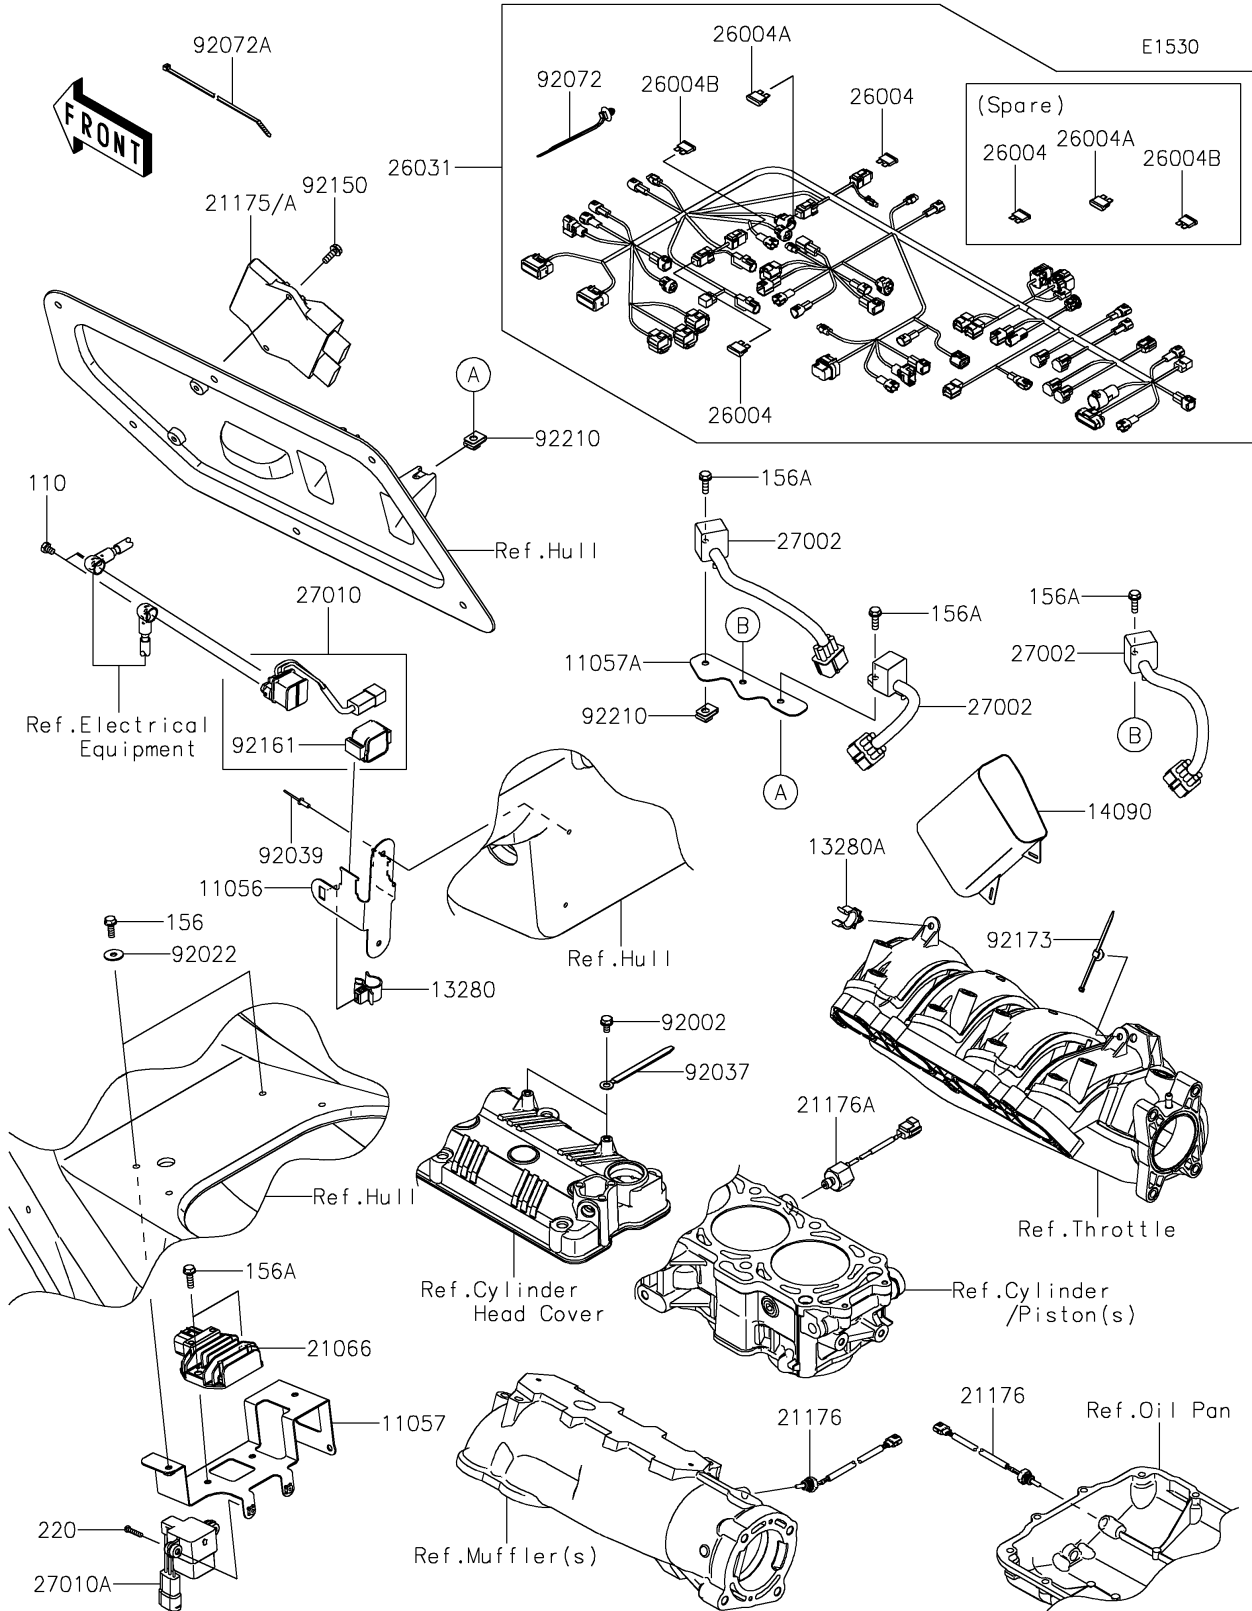

# 2022 JET SKI® ULTRA® 310X PARTS DIAGRAM

## Fuel Injection

### Fuel Injection

ITEM NAME	PART NUMBER	QUANTITY
BRACKET,SWITCH (Ref # 11056)	11056-3855	1
BRACKET,REGULATOR&VDS (Ref # 11057)	11057-7354	1
BRACKET,RELAY (Ref # 11057A)	11057-7853	1
HOLDER (Ref # 13280)	13280-0789	1
HOLDER,HARNESS (Ref # 13280A)	13280-3760	1
COVER,COUPLER (Ref # 14090)	14090-1611	1
REGULATOR-VOLTAGE (Ref # 21066)	21066-0755	1
CONTROL UNIT-ELECTRONIC (Ref # 21175)	21175-1731	1
SENSOR,TEMP (Ref # 21176)	21176-0741	2
SENSOR,KNOCK (Ref # 21176A)	21176-0770	1
FUSE-ASSY,20A (Ref # 26004)	26004-0033	4
FUSE-ASSY,10A (Ref # 26004A)	26004-0034	2
FUSE-ASSY,15A (Ref # 26004B)	26004-0037	2
HARNESS,MAIN (Ref # 26031)	26031-2998	1
RELAY-ASSY (Ref # 27002)	27002-3703	3
SWITCH (Ref # 27010)	27010-0710	1
SWITCH,VDS (Ref # 27010A)	27010-3785	1
BOLT,6X12 (Ref # 92002)	92002-3763	2
WASHER,6.5X20X1.5 (Ref # 92022)	92022-3710	2
CLAMP,L=100 (Ref # 92037)	92037-3736	2
RIVET (Ref # 92039)	92039-3714	2
BAND,OS170-FT7(BLACK) (Ref # 92072)	92072-1414	AR
BAND,L=372.24 (Ref # 92072A)	92072-3883	11
BOLT,6X18 (Ref # 92150)	92150-3729	2
DAMPER,SWITCH (Ref # 92161)	92161-1625	1
CLAMP (Ref # 92173)	92173-0742	1
NUT,6MM (Ref # 92210)	92210-3768	2
BOLT,6X8 (Ref # 110)	110R0608	2
BOLT-WP,6X18 (Ref # 156)	156R0618	2

### Fuel Injection

ITEM NAME	PART NUMBER	QUANTITY
BOLT-WP,6X20 (Ref # 156A)	156R0620	5
SCREW-PAN-CROS,4X20 (Ref # 220)	220R0420	2