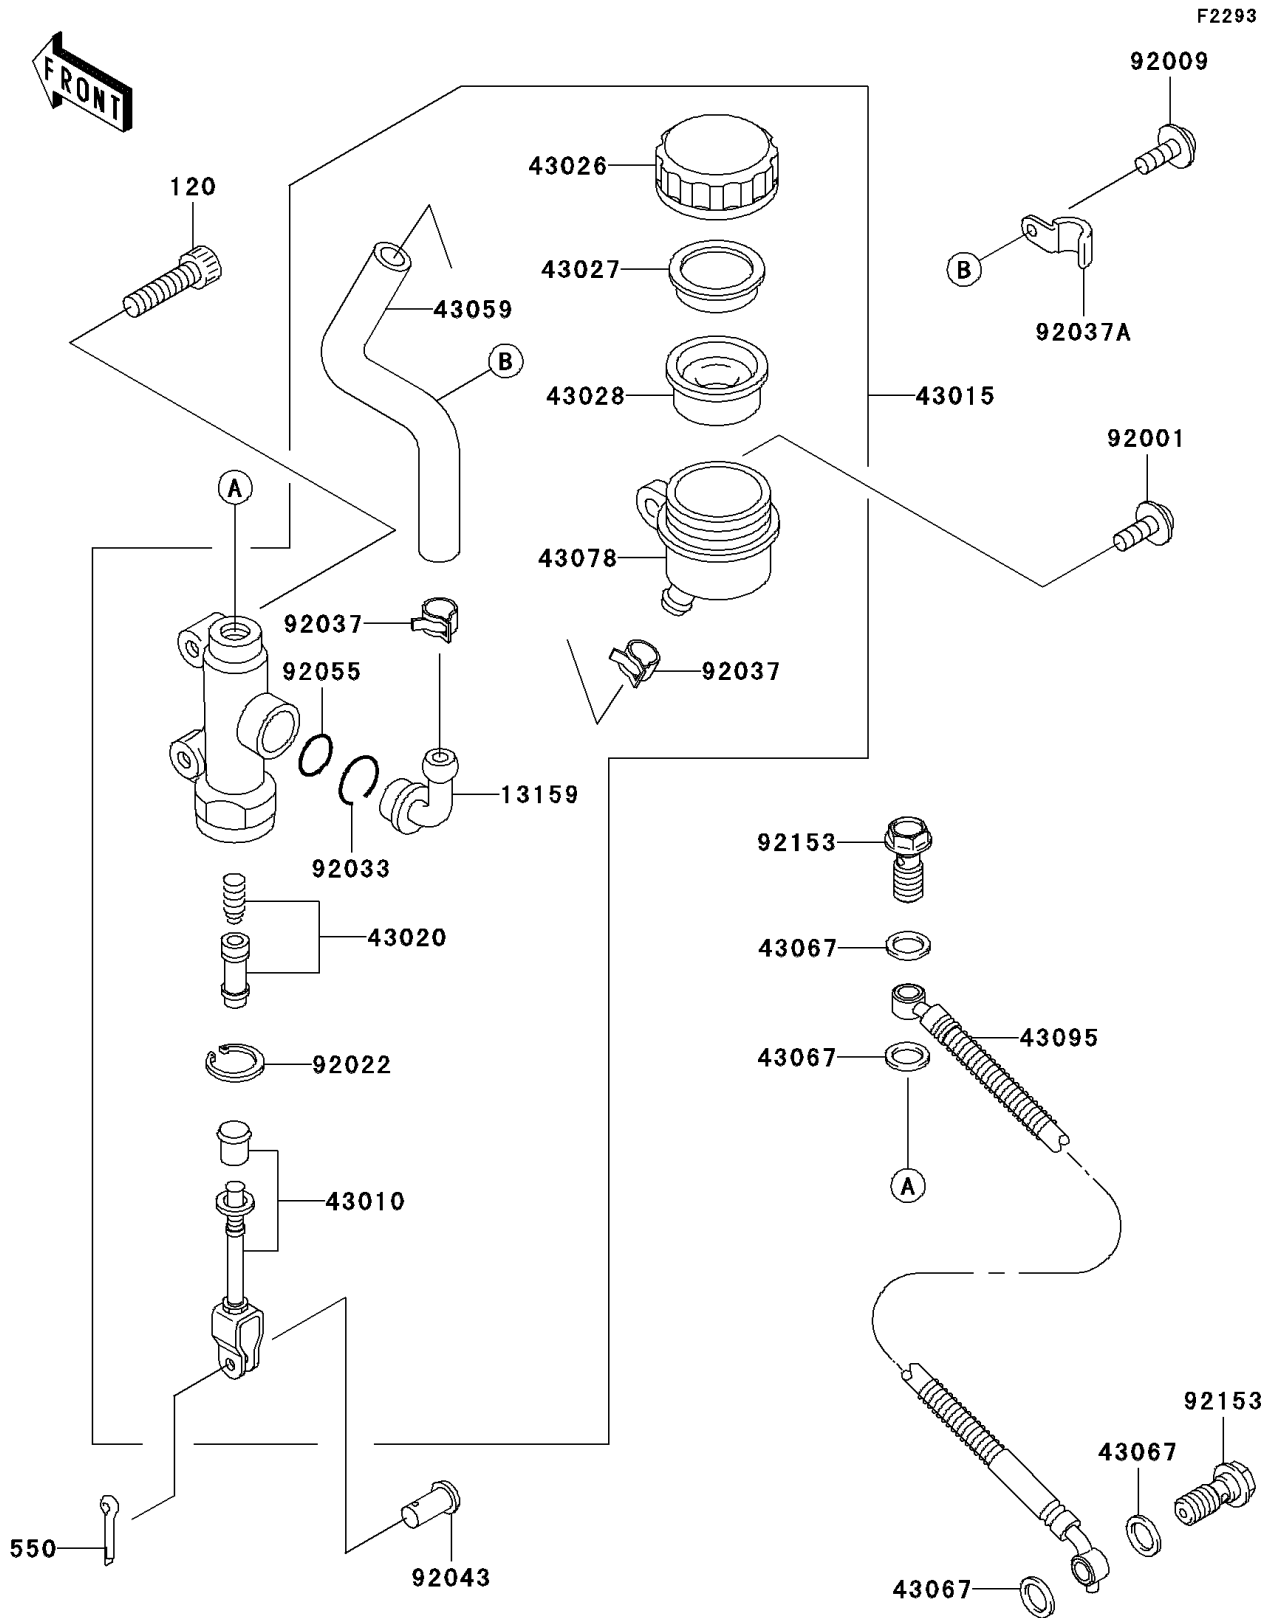

# 2006 Concours PARTS DIAGRAM

## Rear Master Cylinder

## 2006 Concours PARTS LIST

### Rear Master Cylinder

ITEM NAME	PART NUMBER	QUANTITY
BOLT-SOCKET,8X30 (Ref # 120)	120P0830	2
PIN-COTTER,2.0X15 (Ref # 550)	550D2015	1
CONNECTOR,RR MASTER CYLINDER (Ref # 13159)	13159-1052	1
ROD-ASSY-BRAKE (Ref # 43010)	43010-1066	1
CYLINDER-ASSY-MASTER,RR (Ref # 43015)	43015-1359	1
PISTON-COMP-BRAKE,RR (Ref # 43020)	43020-1067	1
CAP-BRAKE (Ref # 43026)	43026-1051	1
PLATE-DIAPHRAGM (Ref # 43027)	43027-1051	1
DIAPHRAGM,MASTER CYLINDER (Ref # 43028)	43028-1057	1
HOSE-BRAKE,RR MASTER CYLINDER (Ref # 43059)	43059-1374	1
WASHER,10.5X15X1.5 (Ref # 43067)	43067-001	4
RESERVOIR,RR MASTER CYLINDER (Ref # 43078)	43078-1165	1
HOSE-BRAKE,RR (Ref # 43095)	43095-0100	1
BOLT,W/P,6X16 (Ref # 92001)	92001-1860	1
SCREW,6X8 (Ref # 92009)	92009-1294	1
WASHER,CIRCRIP (Ref # 92022)	92022-1601	1
RING-SNAP,20.5MM (Ref # 92033)	92033-1186	1
CLAMP,BRAKE HOSE (Ref # 92037)	92037-1547	2
CLAMP,HOSE (Ref # 92037A)	92037-1807	1
PIN,8MM (Ref # 92043)	92043-1303	1
RING-O,MASTER CYLINDER (Ref # 92055)	92055-1251	1
BOLT,OIL,L=23 (Ref # 92153)	92153-0627	2