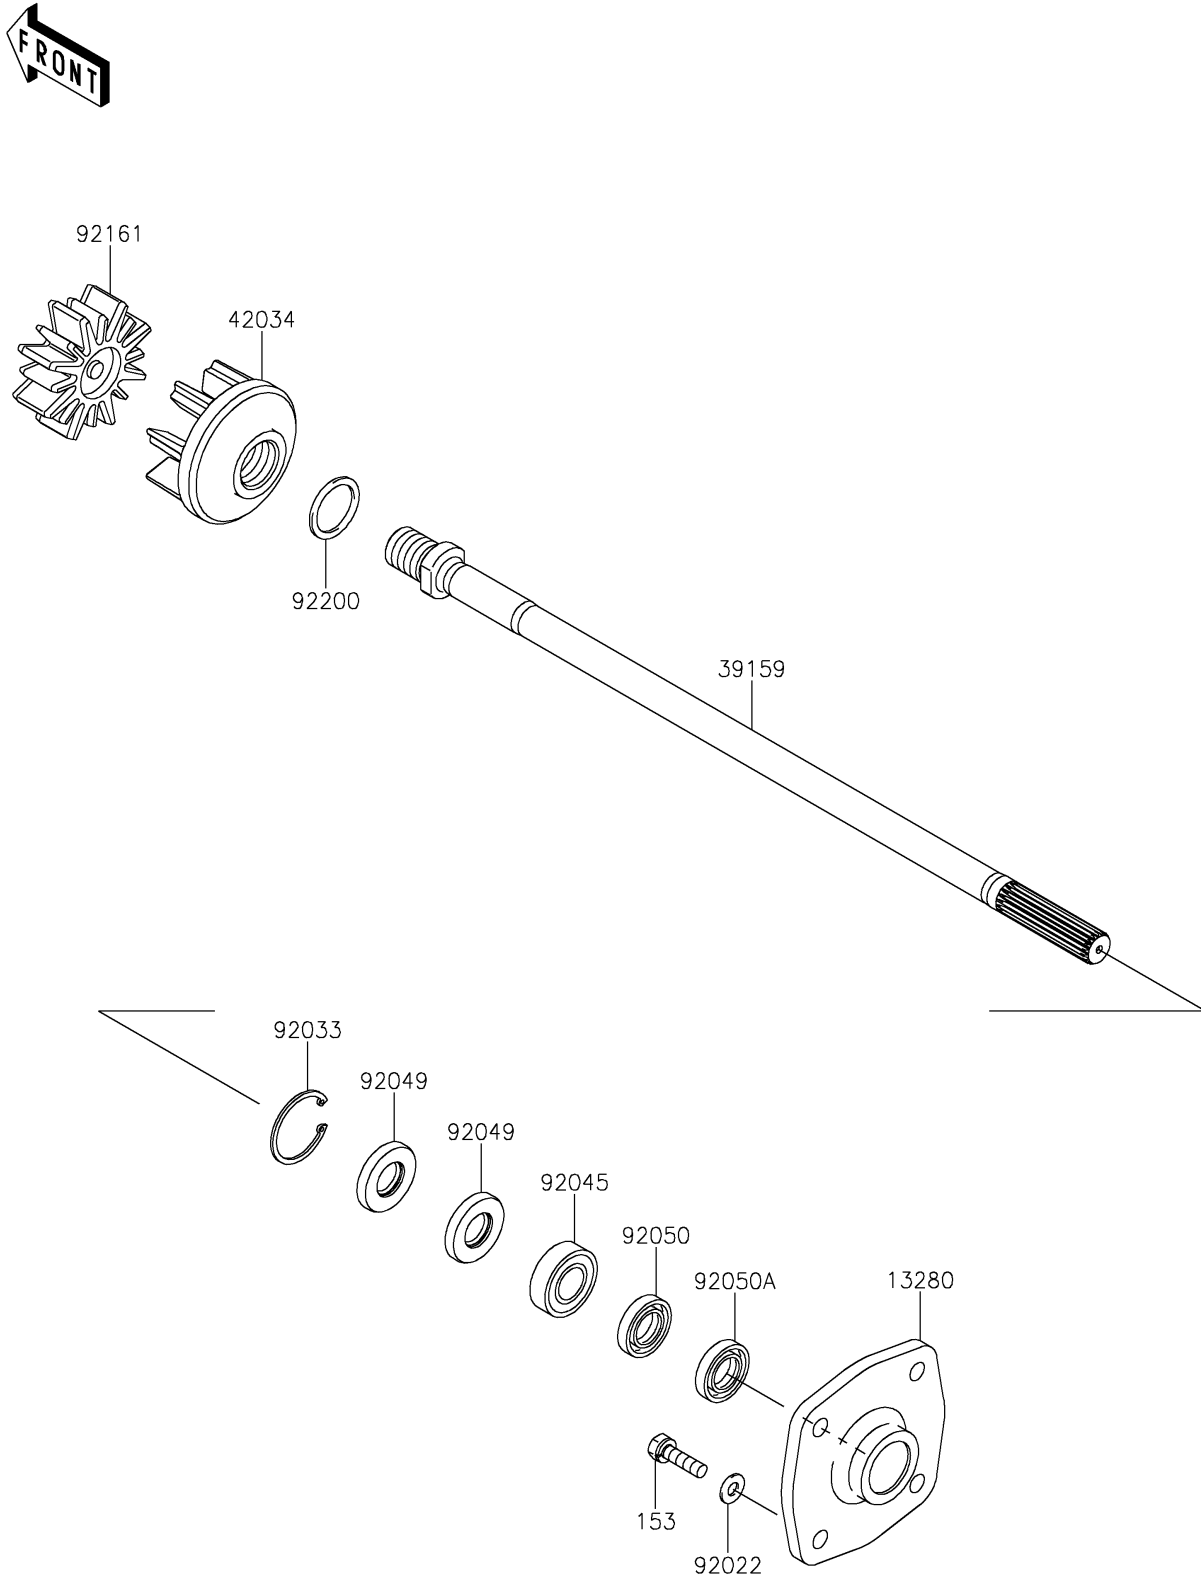

2023 JET SKI® ULTRA® 310X PARTS DIAGRAM

Drive Shaft

E3134

2023 JET SKI® ULTRA® 310X PARTS LIST

Drive Shaft

ITEM NAME	PART NUMBER	QUANTITY
-----------	-------------	----------