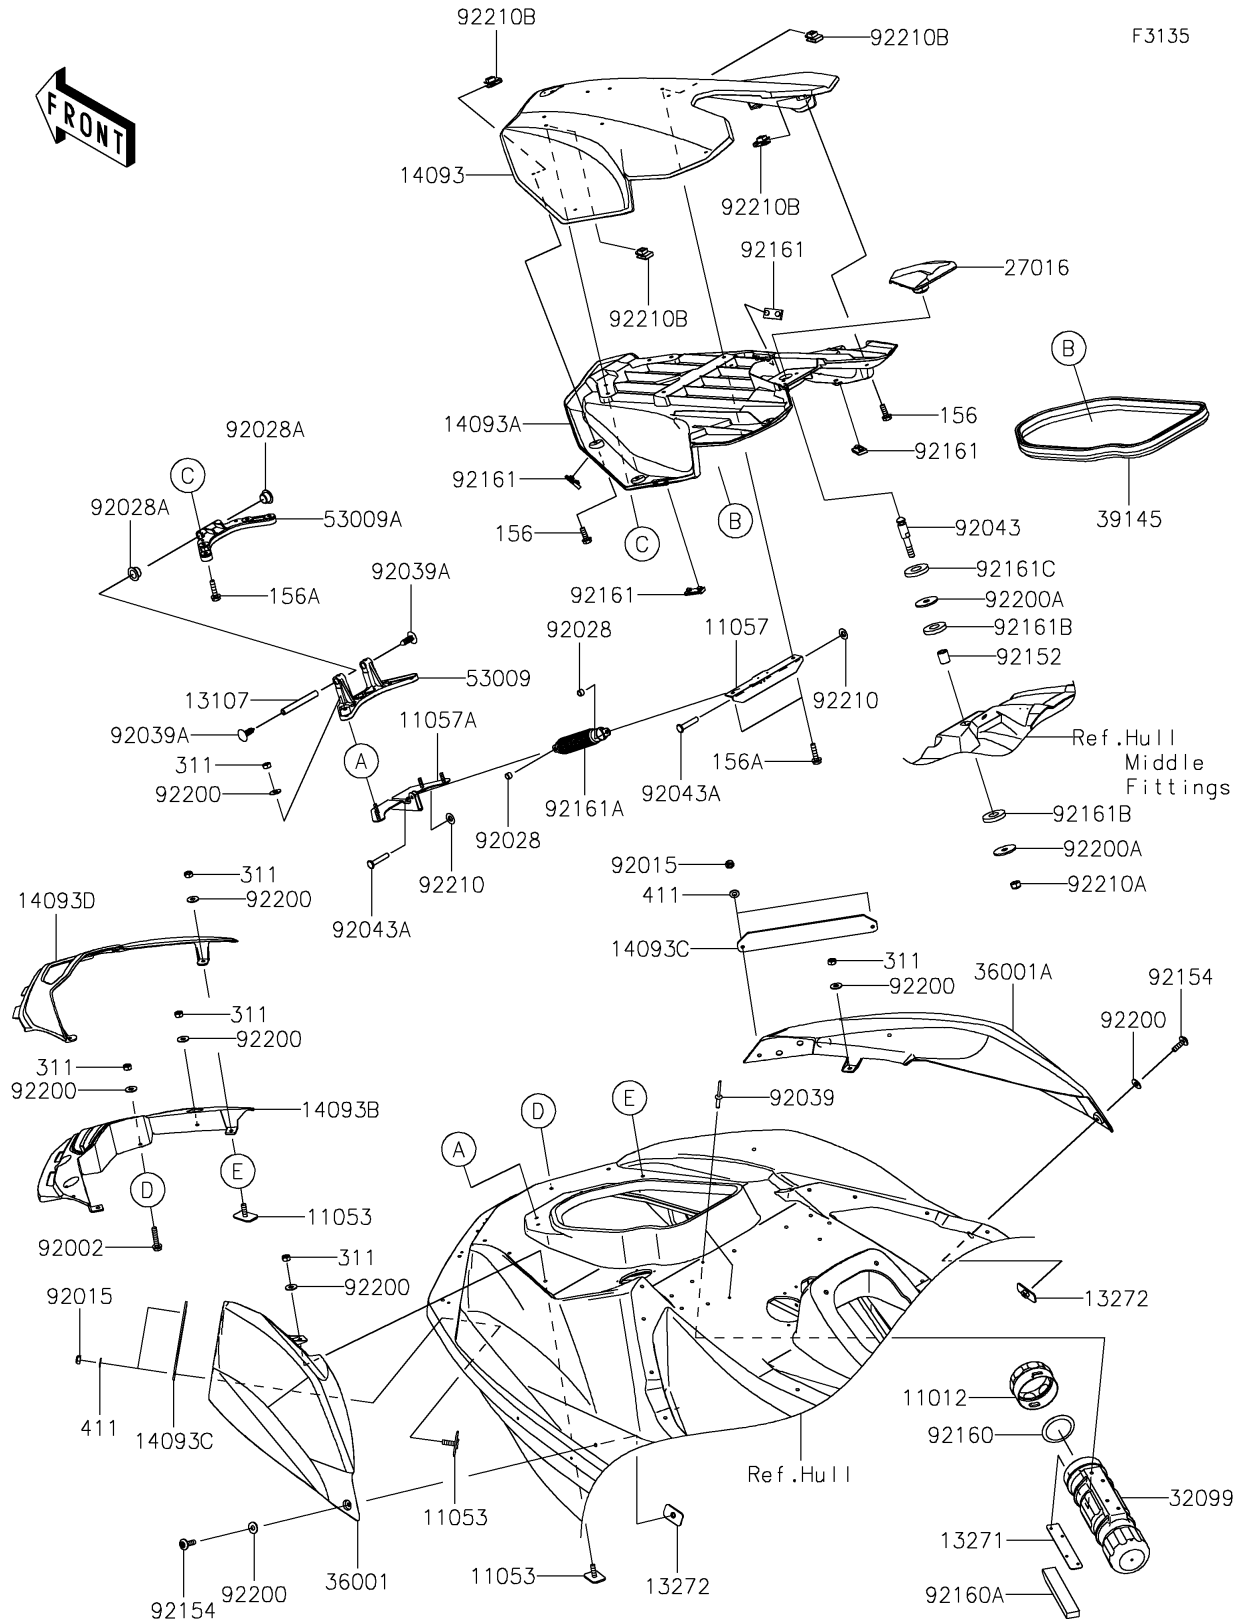

# 2023 JET SKI® ULTRA® 310X PARTS DIAGRAM

## Hull Front Fittings

### Hull Front Fittings

ITEM NAME	PART NUMBER	QUANTITY
CAP,FIRE EXTINGUISHER (Ref # 11012)	11012-3766	1
BRACKET (Ref # 11053)	11053-3776	10
BRACKET (Ref # 11057)	11057-7383	1
BRACKET (Ref # 11057A)	11057-7389	1
SHAFT,FRONT HINGE (Ref # 13107)	13107-3802	1
PLATE,FIRE EXTINGUISHER (Ref # 13271)	13271-3775	1
PLATE (Ref # 13272)	13272-3861	2
COVER,FR HATCH,M.E.TURQUISE (Ref # 14093)	14093-1166-66T	1
COVER,FR HATCH,IN (Ref # 14093A)	14093-1167	1
COVER,FR,TOP,INNER (Ref # 14093B)	14093-1170	1
COVER (Ref # 14093C)	14093-1213	2
COVER,FR,TOP,N.YELLOW (Ref # 14093D)	14093-1288-66V	1
LOCK-ASSY,HATCH (Ref # 27016)	27016-0101	1
CASE,FIRE EXTINGUISHER (Ref # 32099)	32099-3769	1
COVER-SIDE,FR,LH,S.BLACK (Ref # 36001)	36001-0732-839	1
COVER-SIDE,FR,RH,S.BLACK (Ref # 36001A)	36001-0733-839	1
TRIM-SEAL,FR HATCH,IN (Ref # 39145)	39145-0729	1
HINGE,DECK SIDE (Ref # 53009)	53009-0306	1
HINGE,HATCH SIDE (Ref # 53009A)	53009-0307	1
BOLT,6X30 (Ref # 92002)	92002-3726	2
NUT,LOCK,6MM (Ref # 92015)	92015-3766	4
BUSHING (Ref # 92028)	92028-3765	2
BUSHING (Ref # 92028A)	92028-3770	2
RIVET (Ref # 92039)	92039-3783	2
RIVET (Ref # 92039A)	92039-3788	2
PIN (Ref # 92043)	92043-0754	1
PIN,6X33 (Ref # 92043A)	92043-3748	2
COLLAR,8.2X14X16.2 (Ref # 92152)	92152-0979	1
BOLT,SOCKET,6X20 (Ref # 92154)	92154-0918	2

### Hull Front Fittings

ITEM NAME	PART NUMBER	QUANTITY
DAMPER (Ref # 92160)	92160-3814	1
DAMPER (Ref # 92160A)	92160-3821	1
DAMPER,SEAT (Ref # 92161)	92161-1489	4
DAMPER,HATCH (Ref # 92161A)	92161-1581	1
DAMPER (Ref # 92161B)	92161-3739	2
DAMPER (Ref # 92161C)	92161-3747	1
WASHER,6.5X16X1.0 (Ref # 92200)	92200-3712	14
WASHER,8.5X32X2 (Ref # 92200A)	92200-3786	2
NUT,SPEED,6MM (Ref # 92210)	92210-3739	2
NUT,LOCK,8MM (Ref # 92210A)	92210-3742	1
NUT,6MM (Ref # 92210B)	92210-3768	12
BOLT-WP,6X18 (Ref # 156)	156R0618	6
BOLT-WP,6X25 (Ref # 156A)	156R0625	6
NUT-HEX,6MM (Ref # 311)	311R0600	12
WASHER-PLAIN,6MM (Ref # 411)	411S0600	4