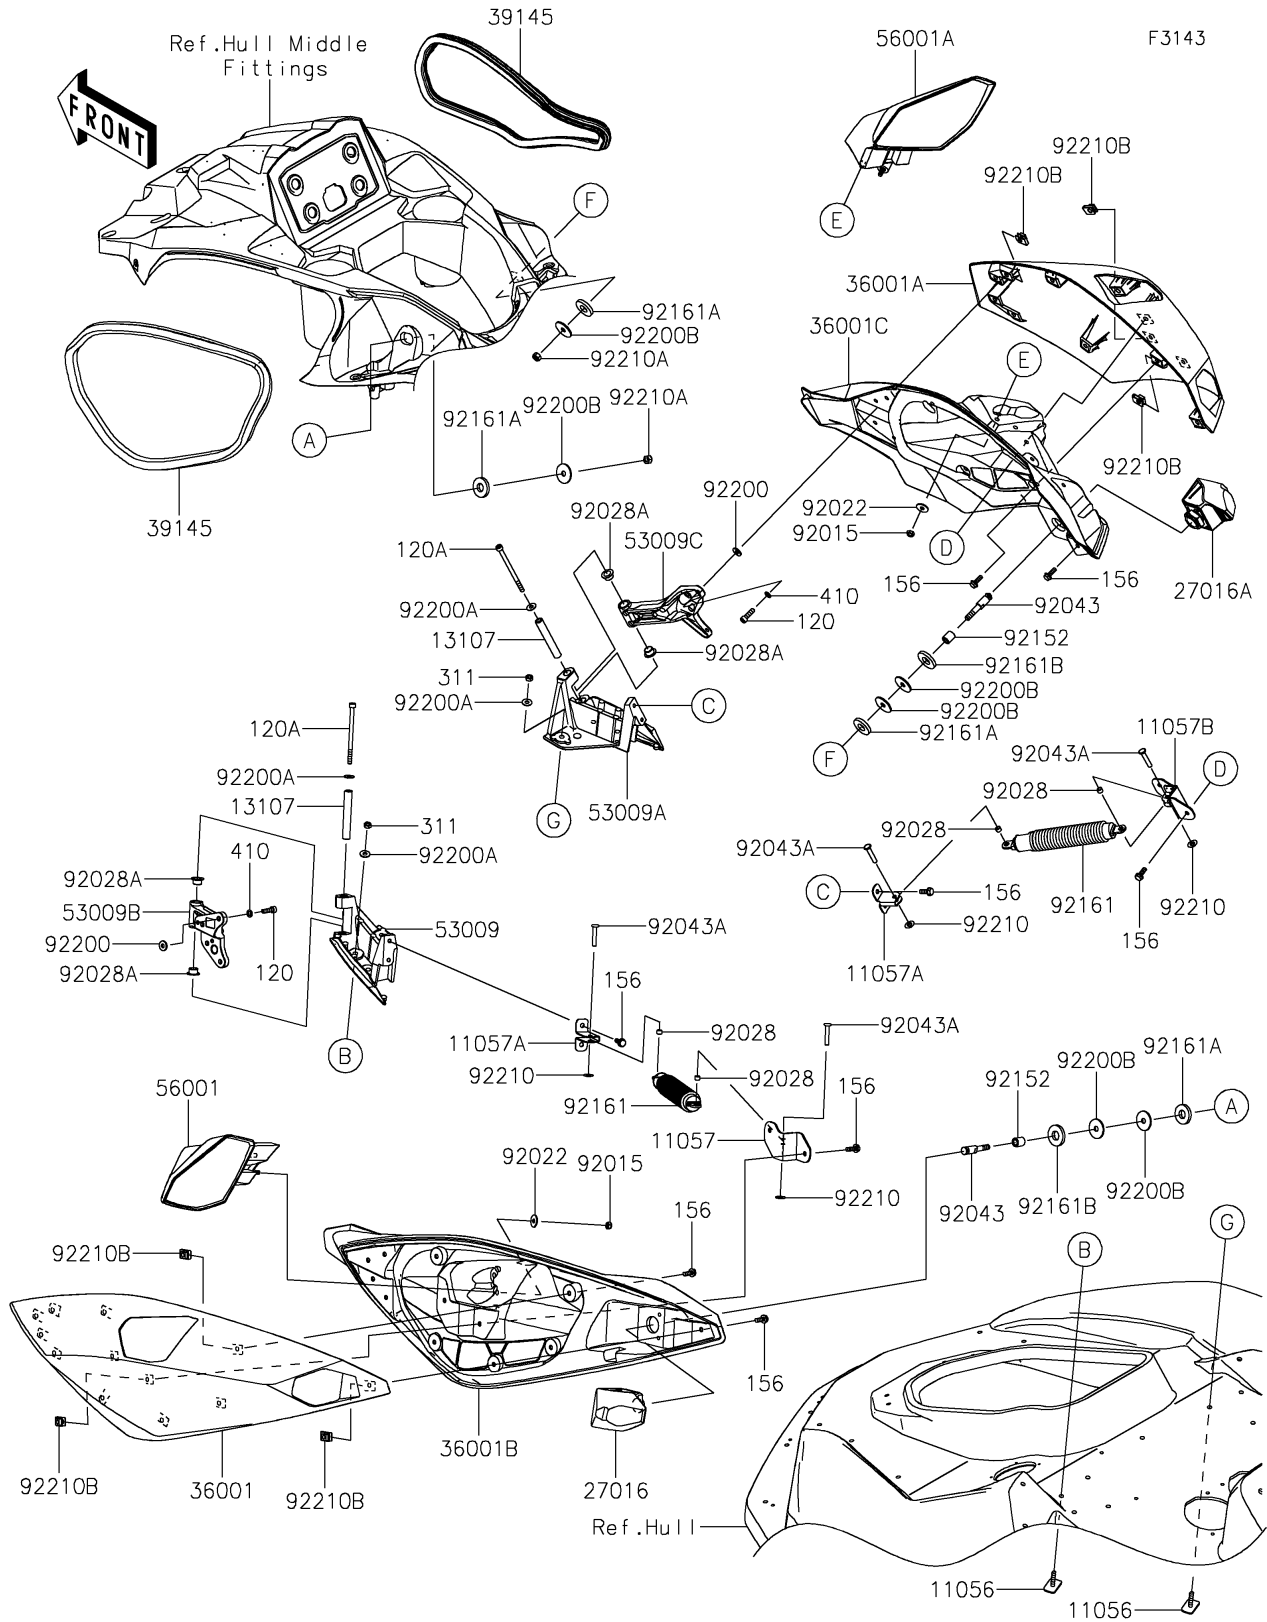

# 2022 JET SKI® ULTRA® 310X PARTS DIAGRAM

## Hull Fittings

### Hull Fittings

ITEM NAME	PART NUMBER	QUANTITY
BRACKET (Ref # 11056)	11056-3724	6
BRACKET,HATCH SIDE (Ref # 11057)	11057-7467	1
BRACKET,DECK SIDE (Ref # 11057A)	11057-7469	2
BRACKET,HATCH SIDE (Ref # 11057B)	11057-7470	1
SHAFT,FRONT HINGE (Ref # 13107)	13107-0944	2
LOCK-ASSY,SIDE COVER,LH (Ref # 27016)	27016-0103	1
LOCK-ASSY,SIDE COVER,RH (Ref # 27016A)	27016-0104	1
COVER-SIDE,LH,M.E.TURQUISE (Ref # 36001)	36001-0710-66T	1
COVER-SIDE,RH,M.E.TURQUISE (Ref # 36001A)	36001-0711-66T	1
COVER-SIDE,LH,INNER (Ref # 36001B)	36001-0712	1
COVER-SIDE,RH,INNER (Ref # 36001C)	36001-0713	1
TRIM-SEAL (Ref # 39145)	39145-0730	2
HINGE,DECK SIDE (Ref # 53009)	53009-0308	1
HINGE,DECK SIDE (Ref # 53009A)	53009-0309	1
HINGE,HATCH SIDE (Ref # 53009B)	53009-0310	1
HINGE,HATCH SIDE (Ref # 53009C)	53009-0311	1
MIRROR-ASSY,LH (Ref # 56001)	56001-0440	1
MIRROR-ASSY,RH (Ref # 56001A)	56001-0441	1
NUT,LOCK,6MM (Ref # 92015)	92015-3766	4
WASHER,6.5X20X1.5 (Ref # 92022)	92022-3710	4
BUSHING (Ref # 92028)	92028-3765	4
BUSHING (Ref # 92028A)	92028-3770	4
PIN (Ref # 92043)	92043-0754	2
PIN,6X33 (Ref # 92043A)	92043-3748	4
COLLAR,8.2X14X16.2 (Ref # 92152)	92152-0979	2
DAMPER,HATCH (Ref # 92161)	92161-1581	2
DAMPER (Ref # 92161A)	92161-3739	4
DAMPER (Ref # 92161B)	92161-3747	2
WASHER,6.5X16X2.0 (Ref # 92200)	92200-1543	8

### Hull Fittings

ITEM NAME	PART NUMBER	QUANTITY
WASHER,6.5X16X1.0 (Ref # 92200A)	92200-3712	8
WASHER,8.5X32X2 (Ref # 92200B)	92200-3786	6
NUT,SPEED,6MM (Ref # 92210)	92210-3739	4
NUT,LOCK,8MM (Ref # 92210A)	92210-3742	2
NUT,6MM (Ref # 92210B)	92210-3768	24
BOLT-SOCKET,6X22 (Ref # 120)	120R0622	8
BOLT-SOCKET,6X95 (Ref # 120A)	120R0695	2
BOLT-WP,6X18 (Ref # 156)	156R0618	20
NUT-HEX,6MM (Ref # 311)	311R0600	6
WASHER-PLAIN-SMALL,6MM (Ref # 410)	410S0600	8