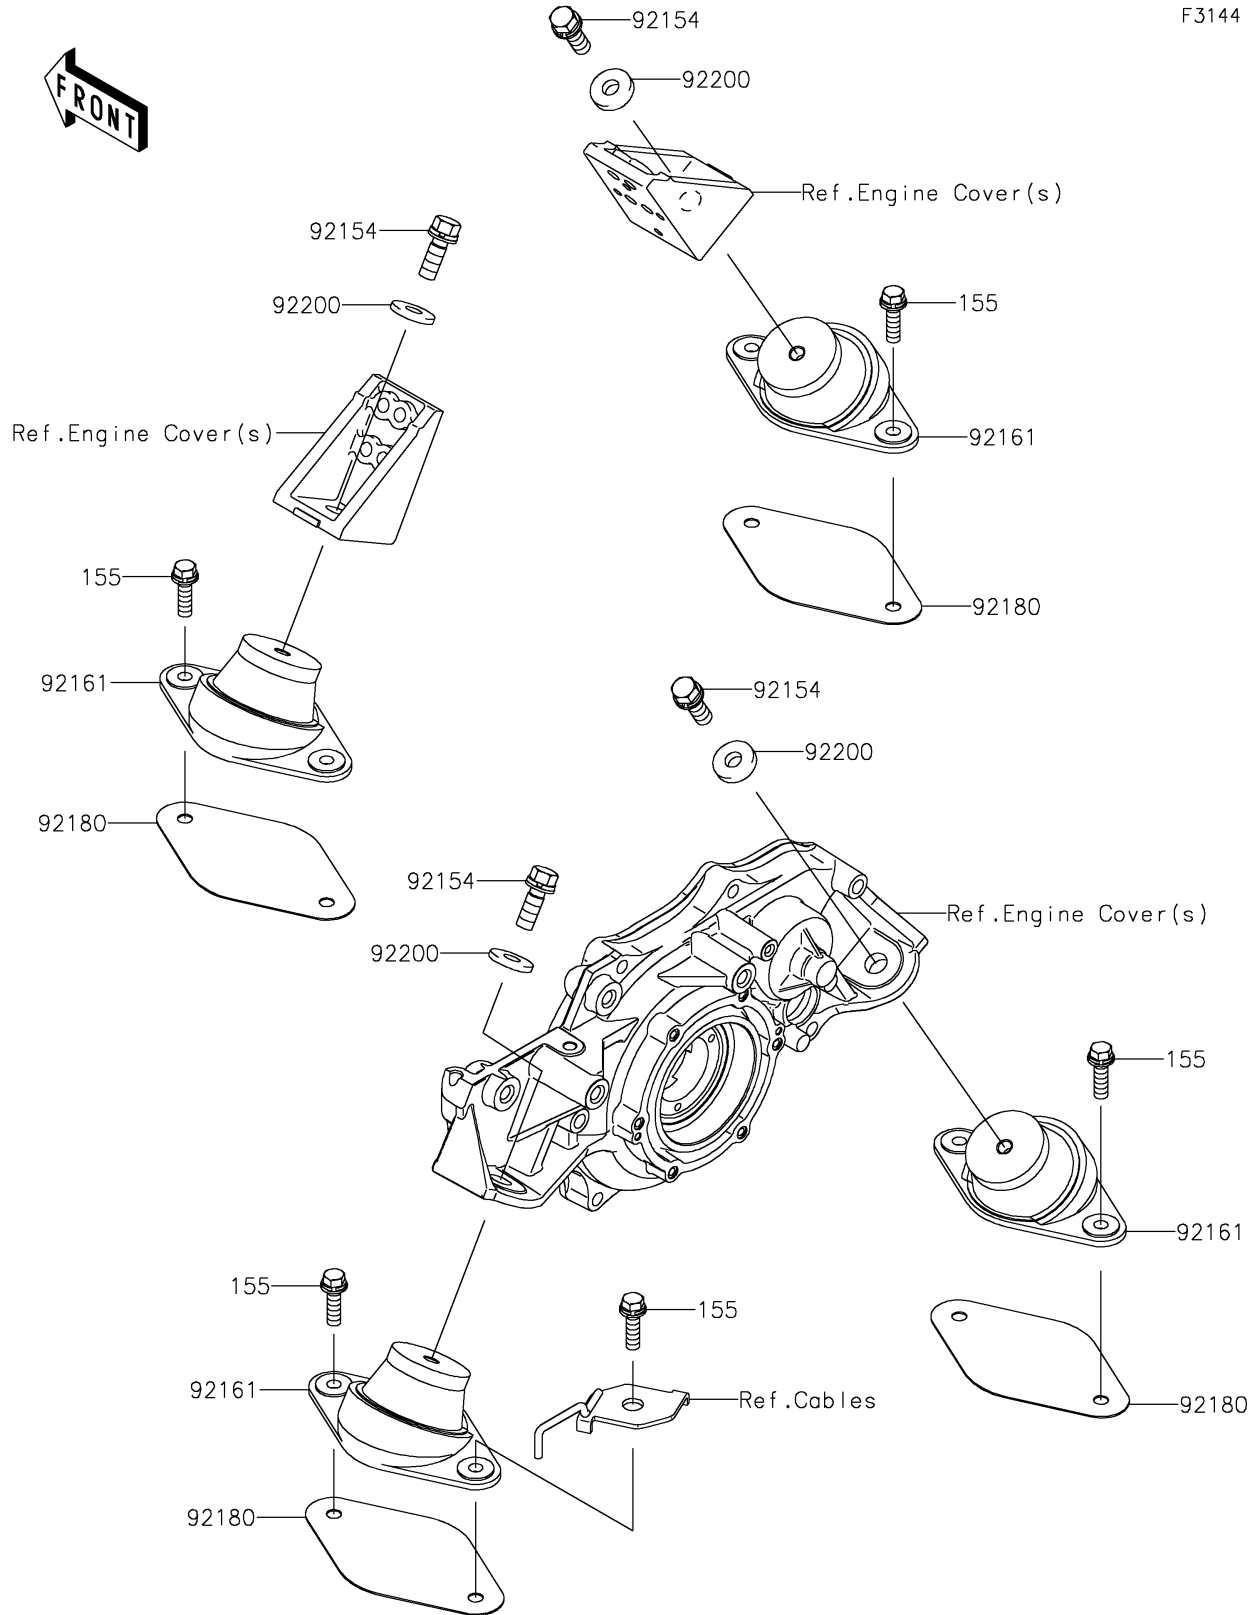

# 2022 JET SKI® ULTRA® 310X PARTS DIAGRAM

## Engine Mount

F3144

## 2022 JET SKI<sup>®</sup> ULTRA<sup>®</sup> 310X PARTS LIST

### Engine Mount

ITEM NAME	PART NUMBER	QUANTITY
BOLT,WSP,10X30 (Ref # 92154)	92154-3715	4
DAMPER,ENGINE MOUNT (Ref # 92161)	92161-3789	4
SHIM,T=1.0 (Ref # 92180)	92180-3716	AR
WASHER,10.5X26X4 (Ref # 92200)	92200-3798	4
BOLT-WSP-SMALL,8X30 (Ref # 155)	155R0830	8