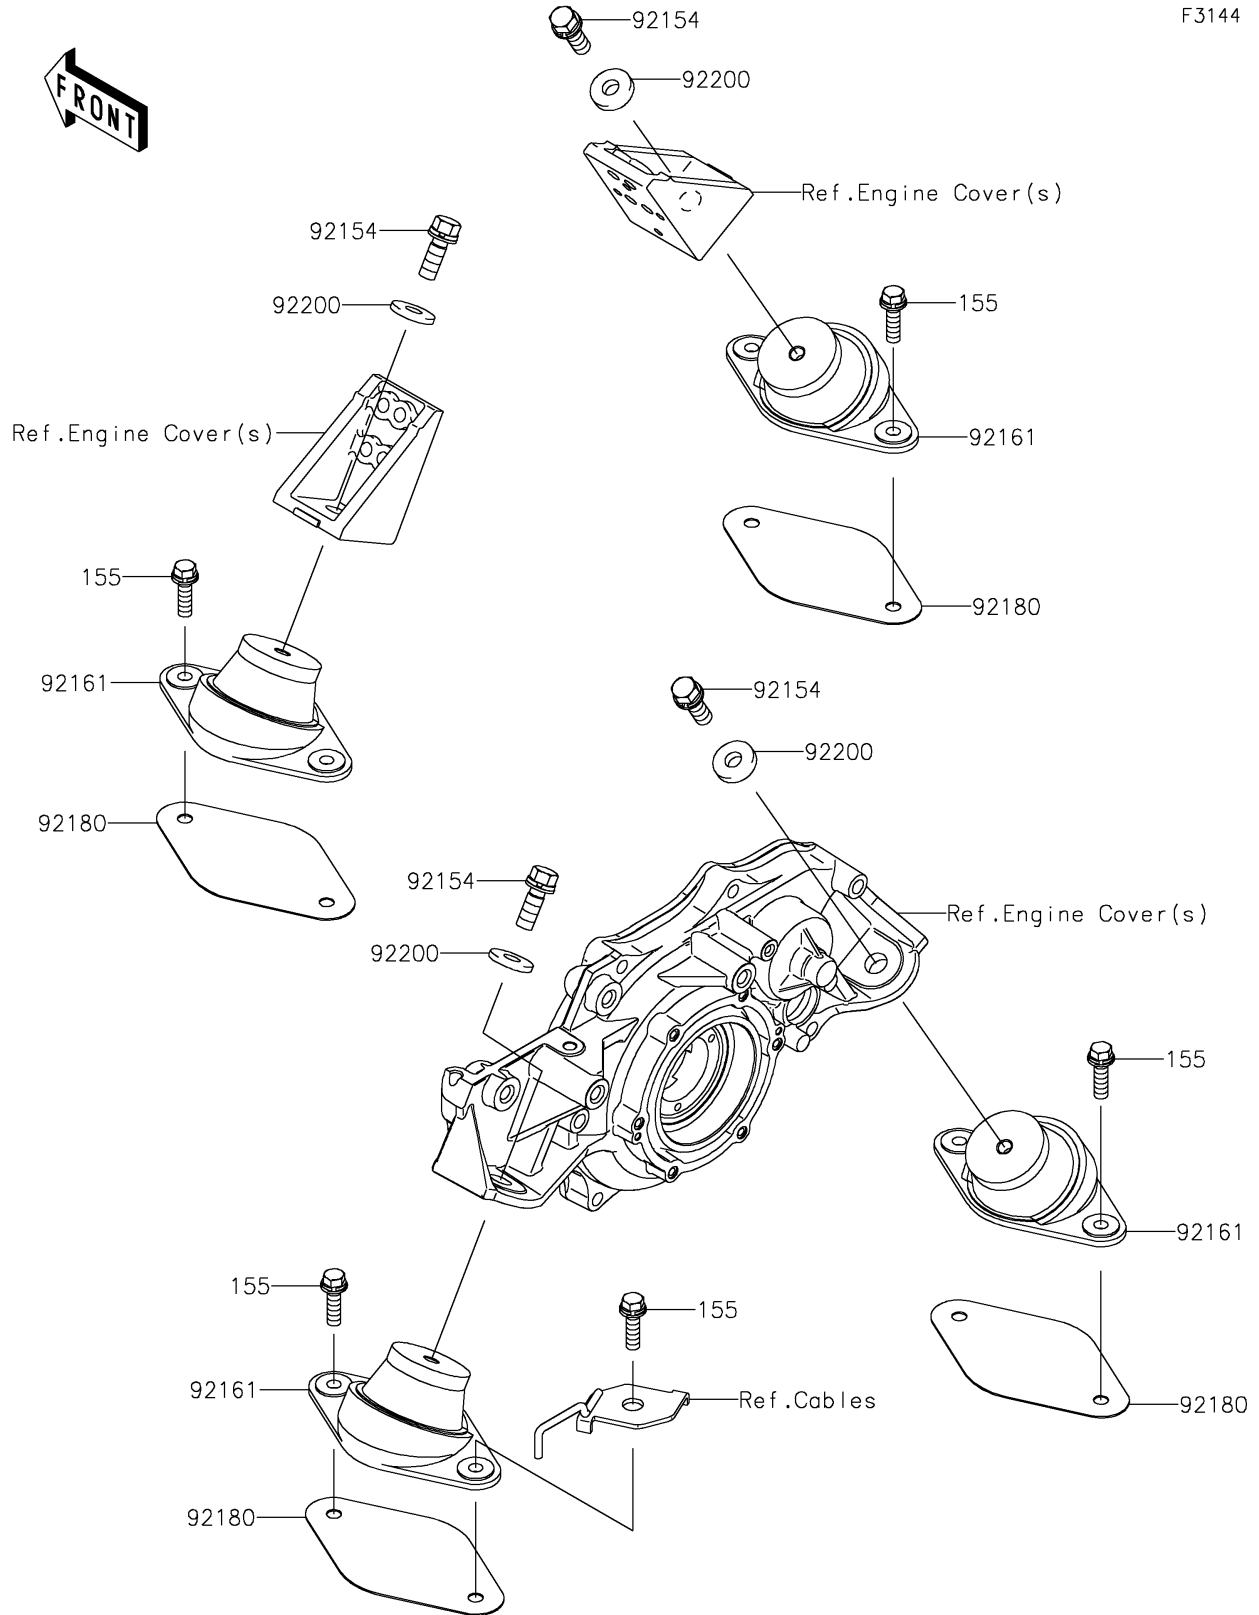

# 2023 JET SKI® ULTRA® 310X PARTS DIAGRAM

Engine Mount

F3144

## 2023 JET SKI® ULTRA® 310X PARTS LIST

### Engine Mount

ITEM NAME	PART NUMBER	QUANTITY
BOLT,WSP,10X30 (Ref # 92154)	92154-3715	4
DAMPER,ENGINE MOUNT (Ref # 92161)	92161-3789	4
SHIM,T=1.0 (Ref # 92180)	92180-3716	AR
WASHER,10.5X26X4 (Ref # 92200)	92200-3798	4
BOLT-WSP-SMALL,8X30 (Ref # 155)	155R0830	8