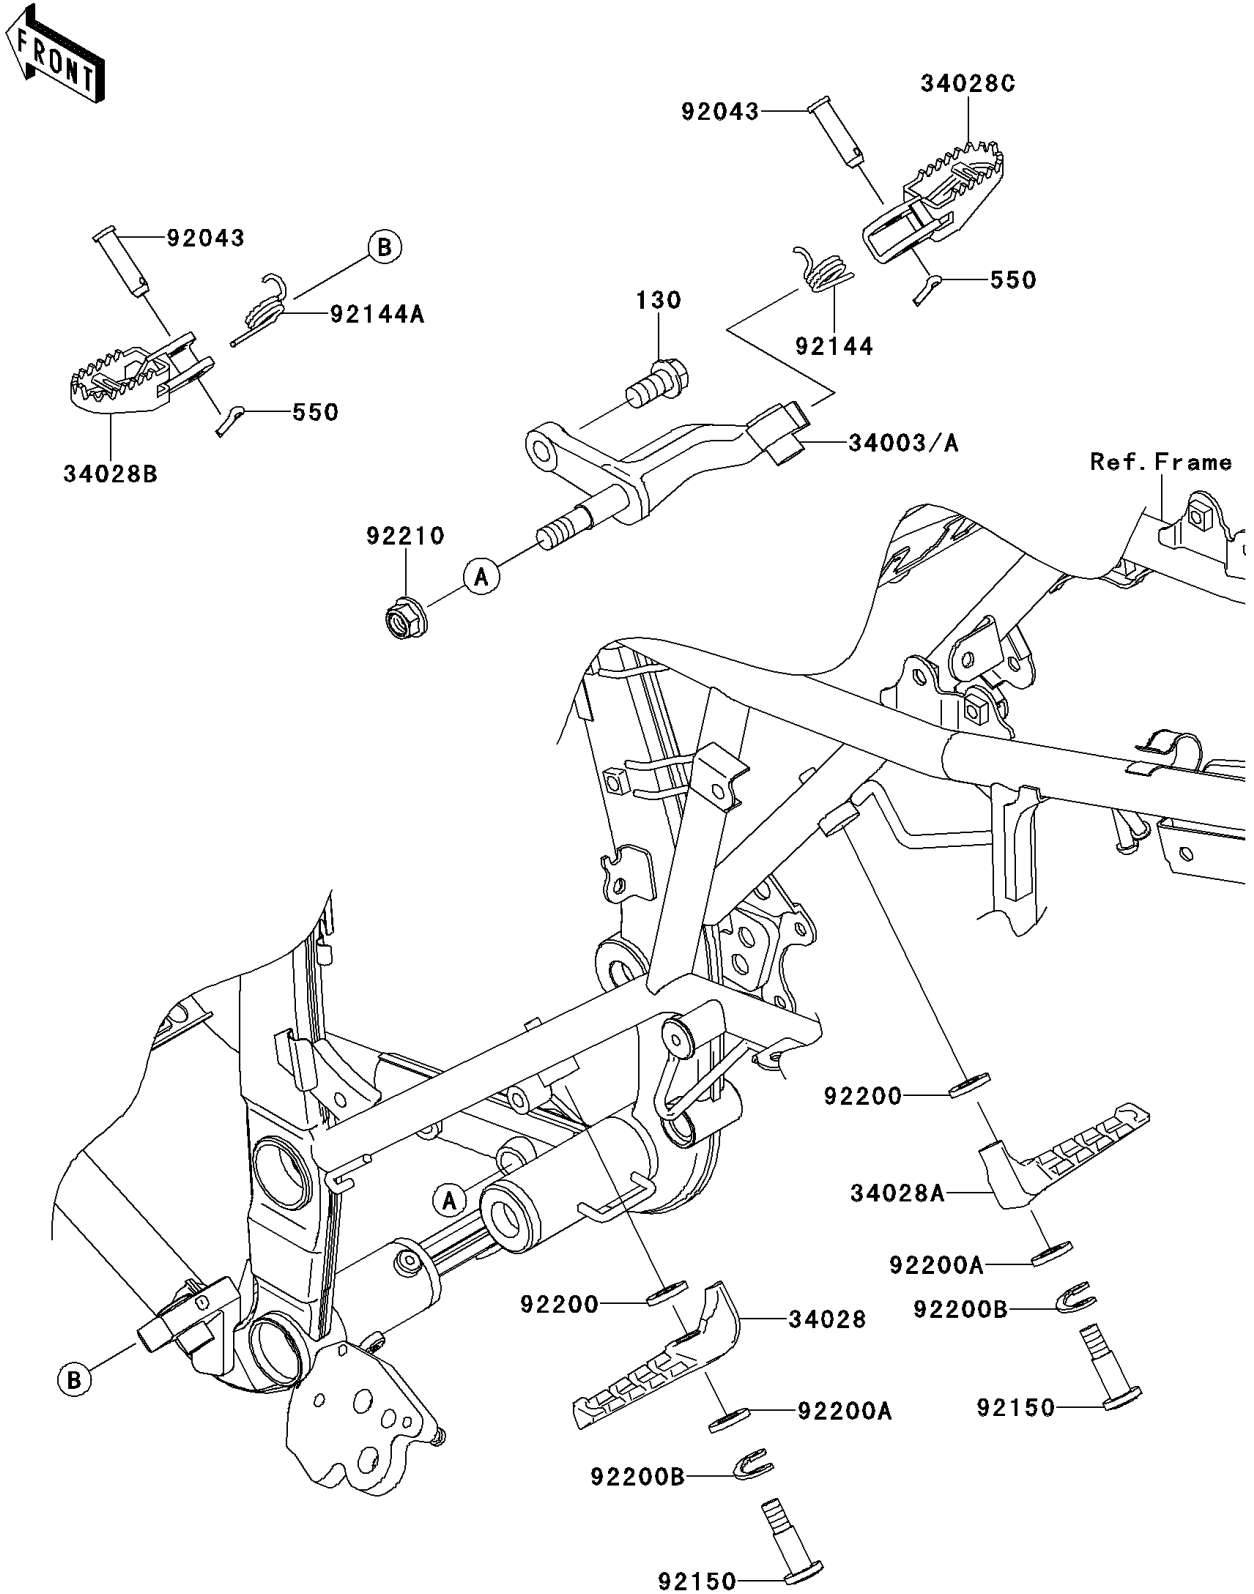

2011 KLX250S (Canada Only) PARTS DIAGRAM

Footrests

F2160

2011 KLX250S (Canada Only) PARTS LIST

Footrests

ITEM NAME	PART NUMBER	QUANTITY
-----------	-------------	----------