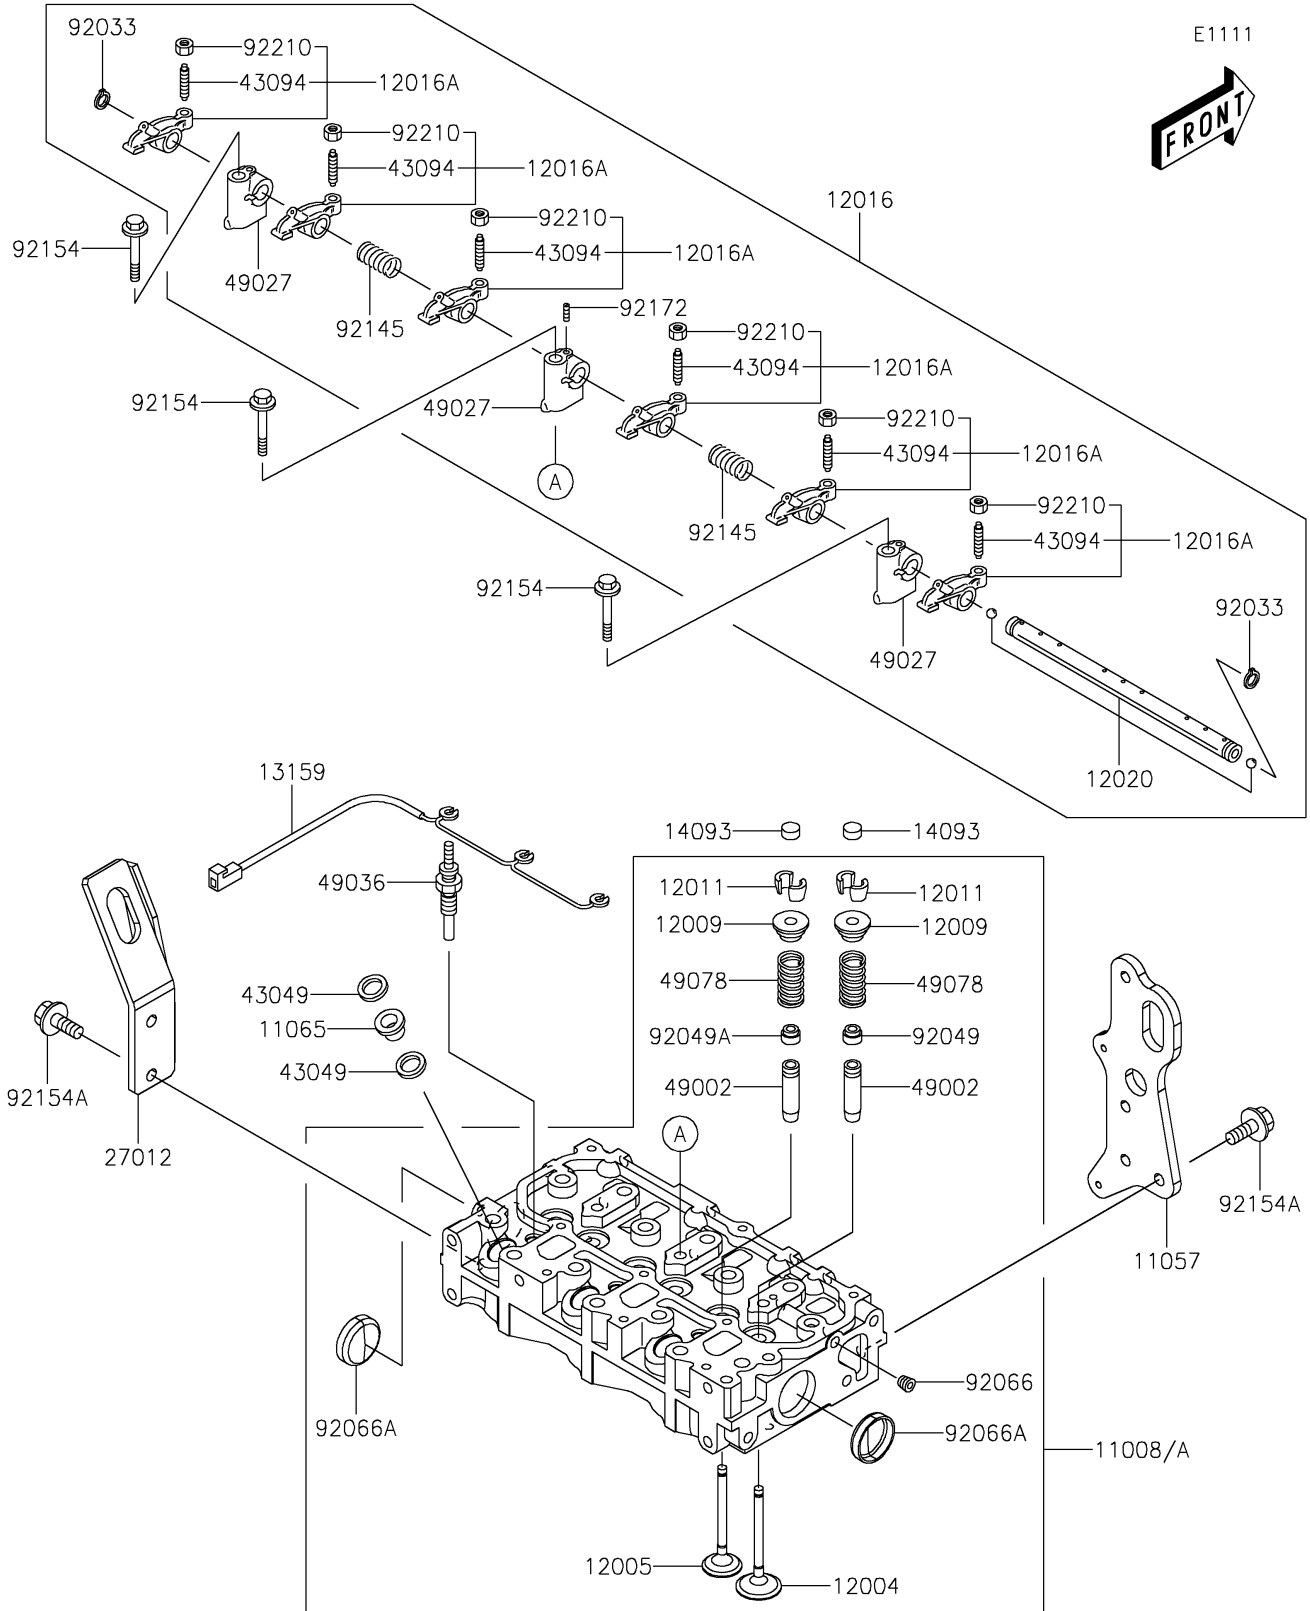

2022 MULE PRO-DX™ EPS DIESEL PARTS DIAGRAM

Cylinder Head

2022 MULE PRO-DX™ EPS DIESEL PARTS LIST

Cylinder Head

ITEM NAME	PART NUMBER	QUANTITY
HEAD-COMP-CYLINDER (Ref # 11008)	11008-0875	1
BRACKET,FRAME (Ref # 11057)	11057-1247	1
CAP,NOZZLE (Ref # 11065)	11065-0942	3
VALVE-INTAKE (Ref # 12004)	12004-0739	3
VALVE-EXHAUST (Ref # 12005)	12005-0759	3
RETAINER-VALVE SPRING (Ref # 12009)	12009-0029	6
COLLET (Ref # 12011)	12011-0004	12
ARM-ROCKER (Ref # 12016)	12016-0044	1
ARM-ROCKER (Ref # 12016A)	12016-0045	6
SHAFT-ROCKER (Ref # 12020)	12020-0018	1
CONNECTOR,PLUG-GLOW (Ref # 13159)	13159-0019	1
COVER,VALVE (Ref # 14093)	14093-0440	6
HOOK (Ref # 27012)	27012-0819	1
PACKING,NOZZLE (Ref # 43049)	43049-0037	6
ADJUSTER,VALVE (Ref # 43094)	43094-0006	6
GUIDE-VALVE (Ref # 49002)	49002-0032	6
HOLDER-ROCKER (Ref # 49027)	49027-0001	3
PLUG-GLOW (Ref # 49036)	49036-0002	3
SPRING-ENGINE VALVE (Ref # 49078)	49078-0731	6
RING-SNAP (Ref # 92033)	92033-0773	2
SEAL-OIL,INTAKE (Ref # 92049)	92049-0789	3
SEAL-OIL,EXHAUST (Ref # 92049A)	92049-0790	3
PLUG (Ref # 92066)	92066-0847	1
PLUG (Ref # 92066A)	92066-0852	2
SPRING (Ref # 92145)	92145-1711	2
BOLT,FLANGED,8X40 (Ref # 92154)	92154-1987	3
BOLT,FLANGED,8X16 (Ref # 92154A)	92154-2071	5
SCREW,5X16 (Ref # 92172)	92172-0984	1
NUT,8MM (Ref # 92210)	92210-1468	6