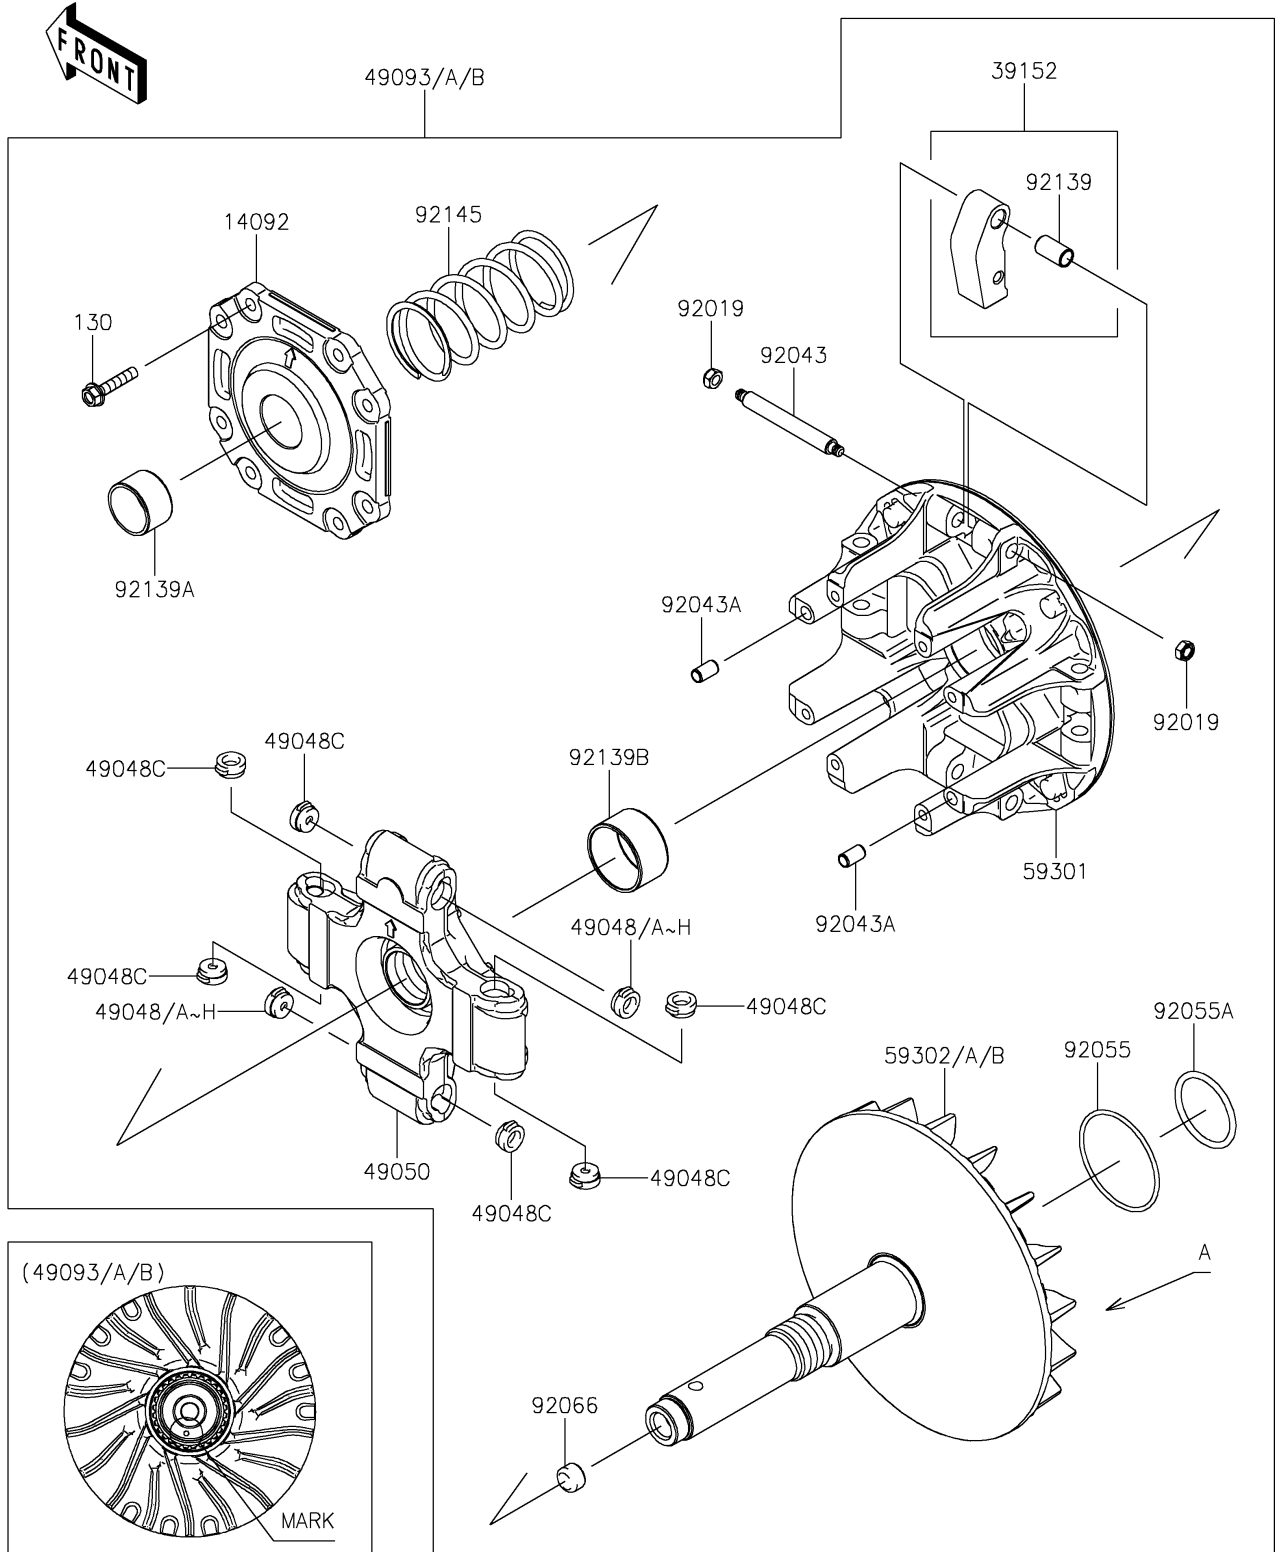

# 2022 MULE PRO-DX™ EPS DIESEL PARTS DIAGRAM

Drive Converter

E1391

# 2022 MULE PRO-DX™ EPS DIESEL PARTS LIST

Drive Converter

ITEM NAME	PART NUMBER	QUANTITY
-----------	-------------	----------