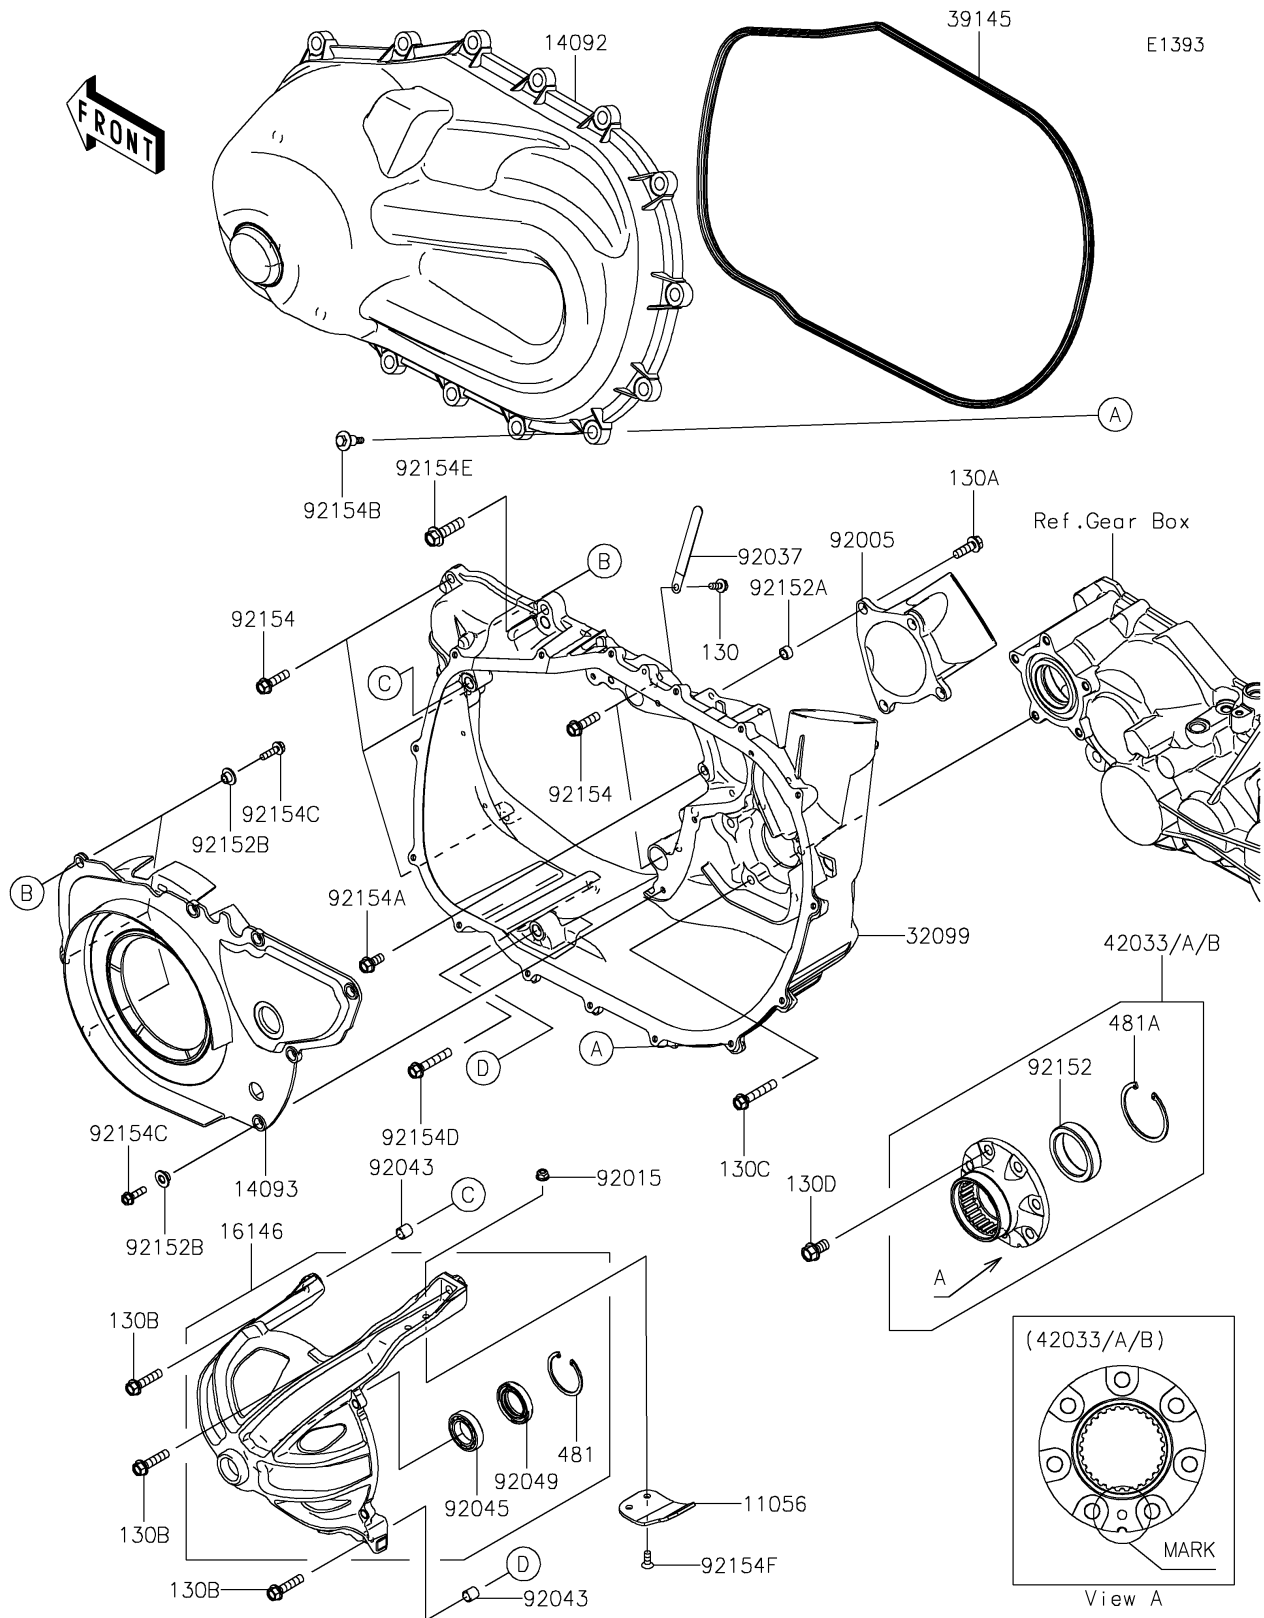

2024 MULE PRO-DX PARTS DIAGRAM

Converter Cover

2024 MULE PRO-DX PARTS LIST

Converter Cover

ITEM NAME	PART NUMBER	QUANTITY
BRACKET,CVT BELT GUIDE (Ref # 11056)	11056-7883	1
COVER,CVT (Ref # 14092)	14092-1202	1
COVER (Ref # 14093)	14093-0302	1
COVER-ASSY (Ref # 16146)	16146-0791	1
CASE,CVT (Ref # 32099)	32099-0771	1
TRIM-SEAL (Ref # 39145)	39145-0047	1
COUPLING-ASSY,B MARK,WHITE (Ref # 42033)	42033-0582	1
COUPLING-ASSY,A MARK,BLUE (Ref # 42033A)	42033-0583	1
COUPLING-ASSY,C MARK,YELLOW (Ref # 42033B)	42033-0584	1
FITTING,INTAKE (Ref # 92005)	92005-0762	1
NUT,LOCK,FLANGED,6MM (Ref # 92015)	92015-1675	2
CLAMP (Ref # 92037)	92037-1993	1
PIN,12X14 (Ref # 92043)	92043-0963	2
BEARING-BALL,#6905 (Ref # 92045)	92045-036	1
SEAL-OIL,HTC 28X45X8 (Ref # 92049)	92049-0767	1
COLLAR (Ref # 92152)	92152-1822	1
COLLAR,8.8X12.3X6.9 (Ref # 92152A)	92152-1853	4
COLLAR (Ref # 92152B)	92152-1931	8
BOLT,FLANGED,8X30 (Ref # 92154)	92154-0850	5
BOLT,FLANGED,8X18 (Ref # 92154A)	92154-1386	1
BOLT,CVT COVER (Ref # 92154B)	92154-1522	15
BOLT,FLANGED,6X22 (Ref # 92154C)	92154-1525	8
BOLT,FLANGED,8X45 (Ref # 92154D)	92154-1526	1
BOLT,FLANGED,10X35 (Ref # 92154E)	92154-1744	1
BOLT,6X16 (Ref # 92154F)	92154-2147	2
BOLT-FLANGED,6X14 (Ref # 130)	130BA0614	1
BOLT-FLANGED,8X25 (Ref # 130A)	130BA0825	4
BOLT-FLANGED,8X35 (Ref # 130B)	130BA0835	3
BOLT-FLANGED,8X45 (Ref # 130C)	130BA0845	5

2024 MULE PRO-DX PARTS LIST

Converter Cover

ITEM NAME	PART NUMBER	QUANTITY
BOLT-FLANGED,10X18 (Ref # 130D)	130CA1018	7
CIRCLIP-TYPE-C,45MM (Ref # 481)	481J4500	1
CIRCLIP (Ref # 481A)	481J6200	1