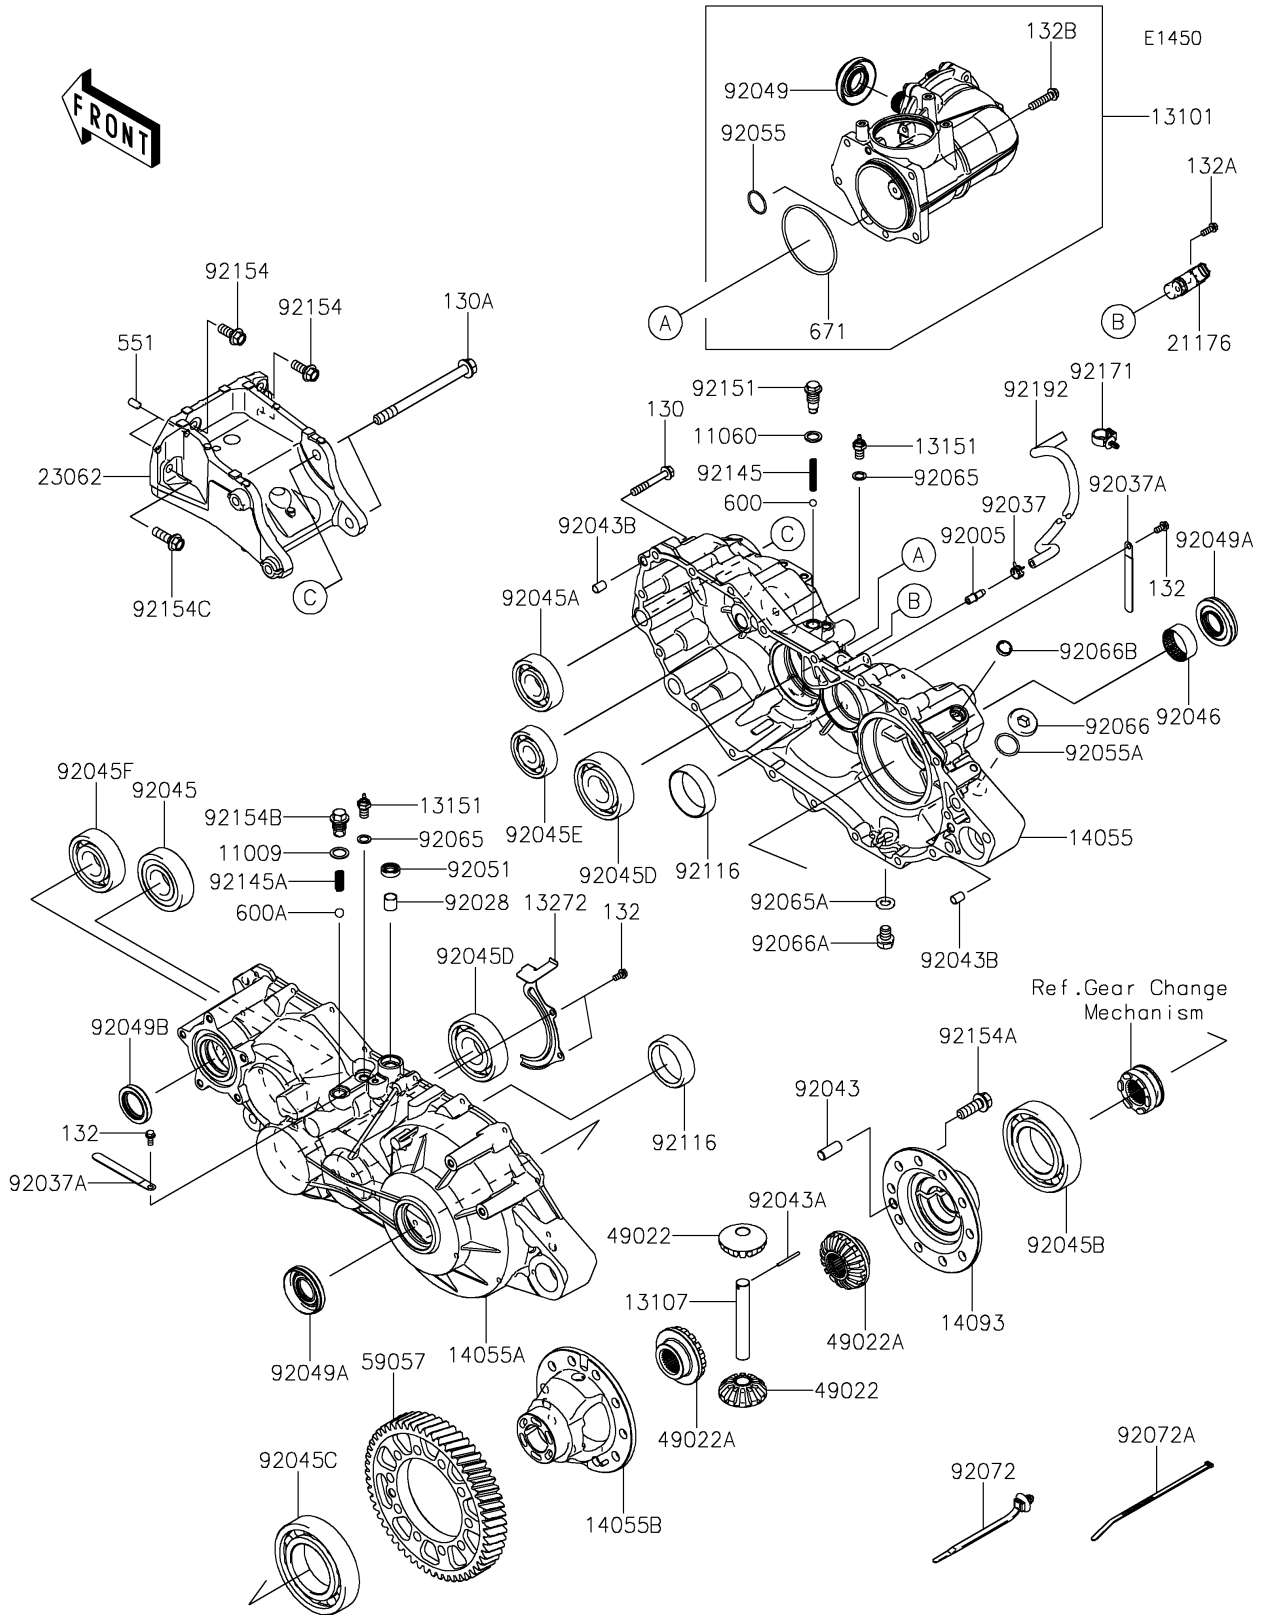

2022 MULE PRO-DX™ EPS DIESEL PARTS DIAGRAM

Gear Box

2022 MULE PRO-DX™ EPS DIESEL PARTS LIST

Gear Box

ITEM NAME	PART NUMBER	QUANTITY
GASKET,15.5X22X1 (Ref # 11009)	11009-1008	1
GASKET,14X20X2 (Ref # 11060)	11060-1287	1
GEAR-ASSY,PARTICULAR (Ref # 13101)	13101-0636	1
SHAFT (Ref # 13107)	13107-0793	1
SWITCH-COMP,NEUTRAL (Ref # 13151)	13151-1080	2
PLATE (Ref # 13272)	13272-1624	1
CASE-GEAR,RH (Ref # 14055)	14055-0607	1
CASE-GEAR,LH (Ref # 14055A)	14055-0608	1
CASE-GEAR,DIFF (Ref # 14055B)	14055-0614	1
COVER,DIFF (Ref # 14093)	14093-0048	1
SENSOR,ROTATION (Ref # 21176)	21176-0767	1
BRACKET-COMP (Ref # 23062)	23062-0855	1
GEAR-BEVEL,PINION,12T (Ref # 49022)	49022-0585	2
GEAR-BEVEL,OUTPUT,16T (Ref # 49022A)	49022-0589	2
GEAR-HELICAL,55T (Ref # 59057)	59057-0012	1
FITTING,BREATHER (Ref # 92005)	92005-1127	1
BUSHING (Ref # 92028)	92028-1347	1
CLAMP,TUBE (Ref # 92037)	92037-1505	1
CLAMP (Ref # 92037A)	92037-1993	2
PIN,DOWEL,12X30 (Ref # 92043)	92043-0789	1
PIN,DOWEL (Ref # 92043A)	92043-0806	1
PIN,DOWEL,10X14 (Ref # 92043B)	92043-1037	2
BEARING-BALL,63/32 (Ref # 92045)	92045-0764	1
BEARING-BALL,63/28 (Ref # 92045A)	92045-0765	1
BEARING-BALL,6212 (Ref # 92045B)	92045-0766	1
BEARING-BALL,6213 (Ref # 92045C)	92045-0767	1
BEARING-BALL,6307C3 (Ref # 92045D)	92045-0768	2
BEARING-BALL,B22-19C3 UR (Ref # 92045E)	92045-0769	1
BEARING-BALL,63/32C3 (Ref # 92045F)	92045-1364	1

2022 MULE PRO-DX™ EPS DIESEL PARTS LIST

Gear Box

ITEM NAME	PART NUMBER	QUANTITY
PIN-DOWEL,8X14 (Ref # 551)	551A0814	2
BALL-STEEL,5/16 (Ref # 600)	600A1000	1
BALL-STEEL,13/32 (Ref # 600A)	600A1300	1
O RING (Ref # 671)	671D2585	1