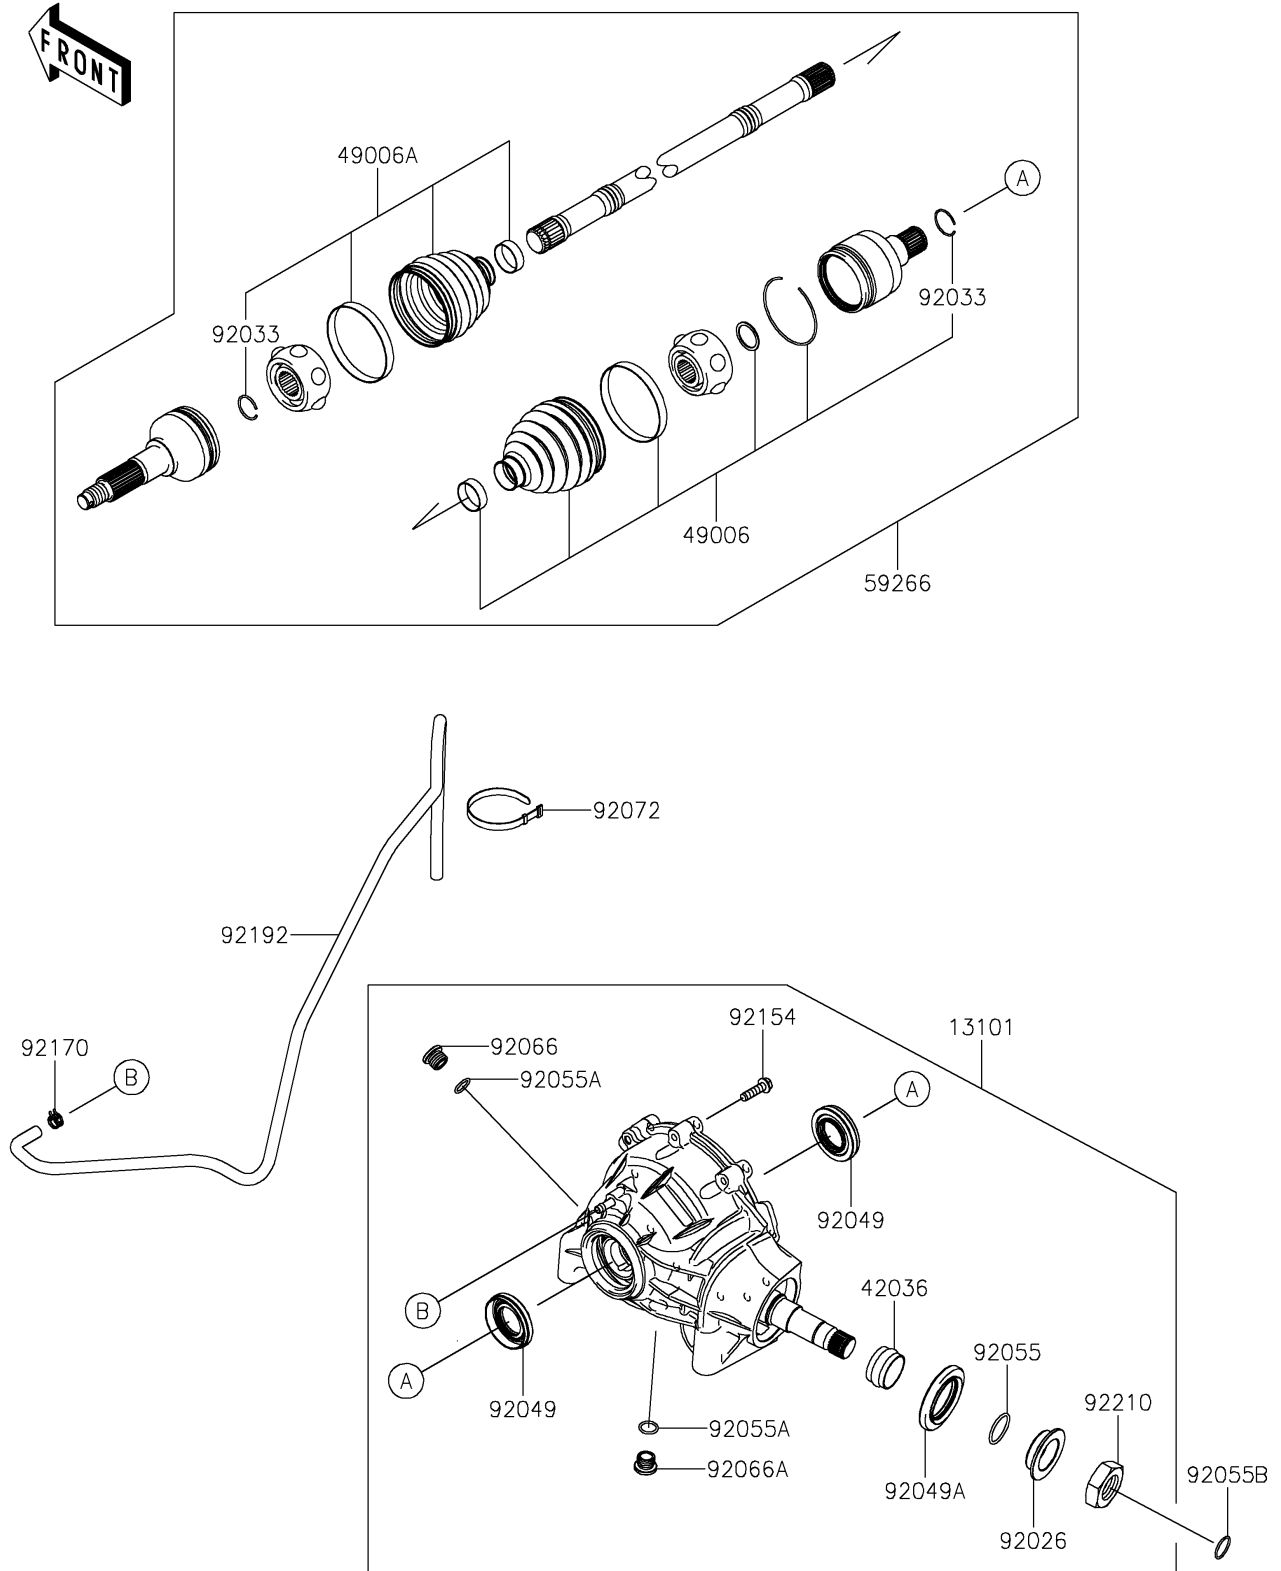

2022 MULE PRO-DX™ EPS DIESEL PARTS DIAGRAM

Drive Shaft-Front(ANFNN/APFNN)

E3136

2022 MULE PRO-DX™ EPS DIESEL PARTS LIST

Drive Shaft-Front(ANFNN/APFNN)

ITEM NAME	PART NUMBER	QUANTITY
GEAR-ASSY,FRONT DIFFERENTIAL (Ref # 13101)	13101-0680	1
SLEEVE (Ref # 42036)	42036-0741	1
BOOT,INSIDE (Ref # 49006)	49006-0578	2
BOOT,OUTSIDE (Ref # 49006A)	49006-0584	2
JOINT-BALL,FR (Ref # 59266)	59266-0710	2
SPACER (Ref # 92026)	92026-0776	1
RING-SNAP (Ref # 92033)	92033-0837	4
SEAL-OIL,33X60X7 (Ref # 92049)	92049-0760	2
SEAL-OIL,44X72X7 (Ref # 92049A)	92049-0766	1
RING-O (Ref # 92055)	92055-0788	1
RING-O,15.3X2.2 (Ref # 92055A)	92055-0830	2
RING-O,22.1X1.9 (Ref # 92055B)	92055-1617	1
PLUG (Ref # 92066)	92066-0777	1
PLUG (Ref # 92066A)	92066-0778	1
BAND,L=186 (Ref # 92072)	92072-056	1
BOLT,FLANGED,8X30 (Ref # 92154)	92154-1370	10
CLAMP (Ref # 92170)	92170-2082	1
TUBE,BREATHER (Ref # 92192)	92192-1341	1
NUT (Ref # 92210)	92210-0894	1