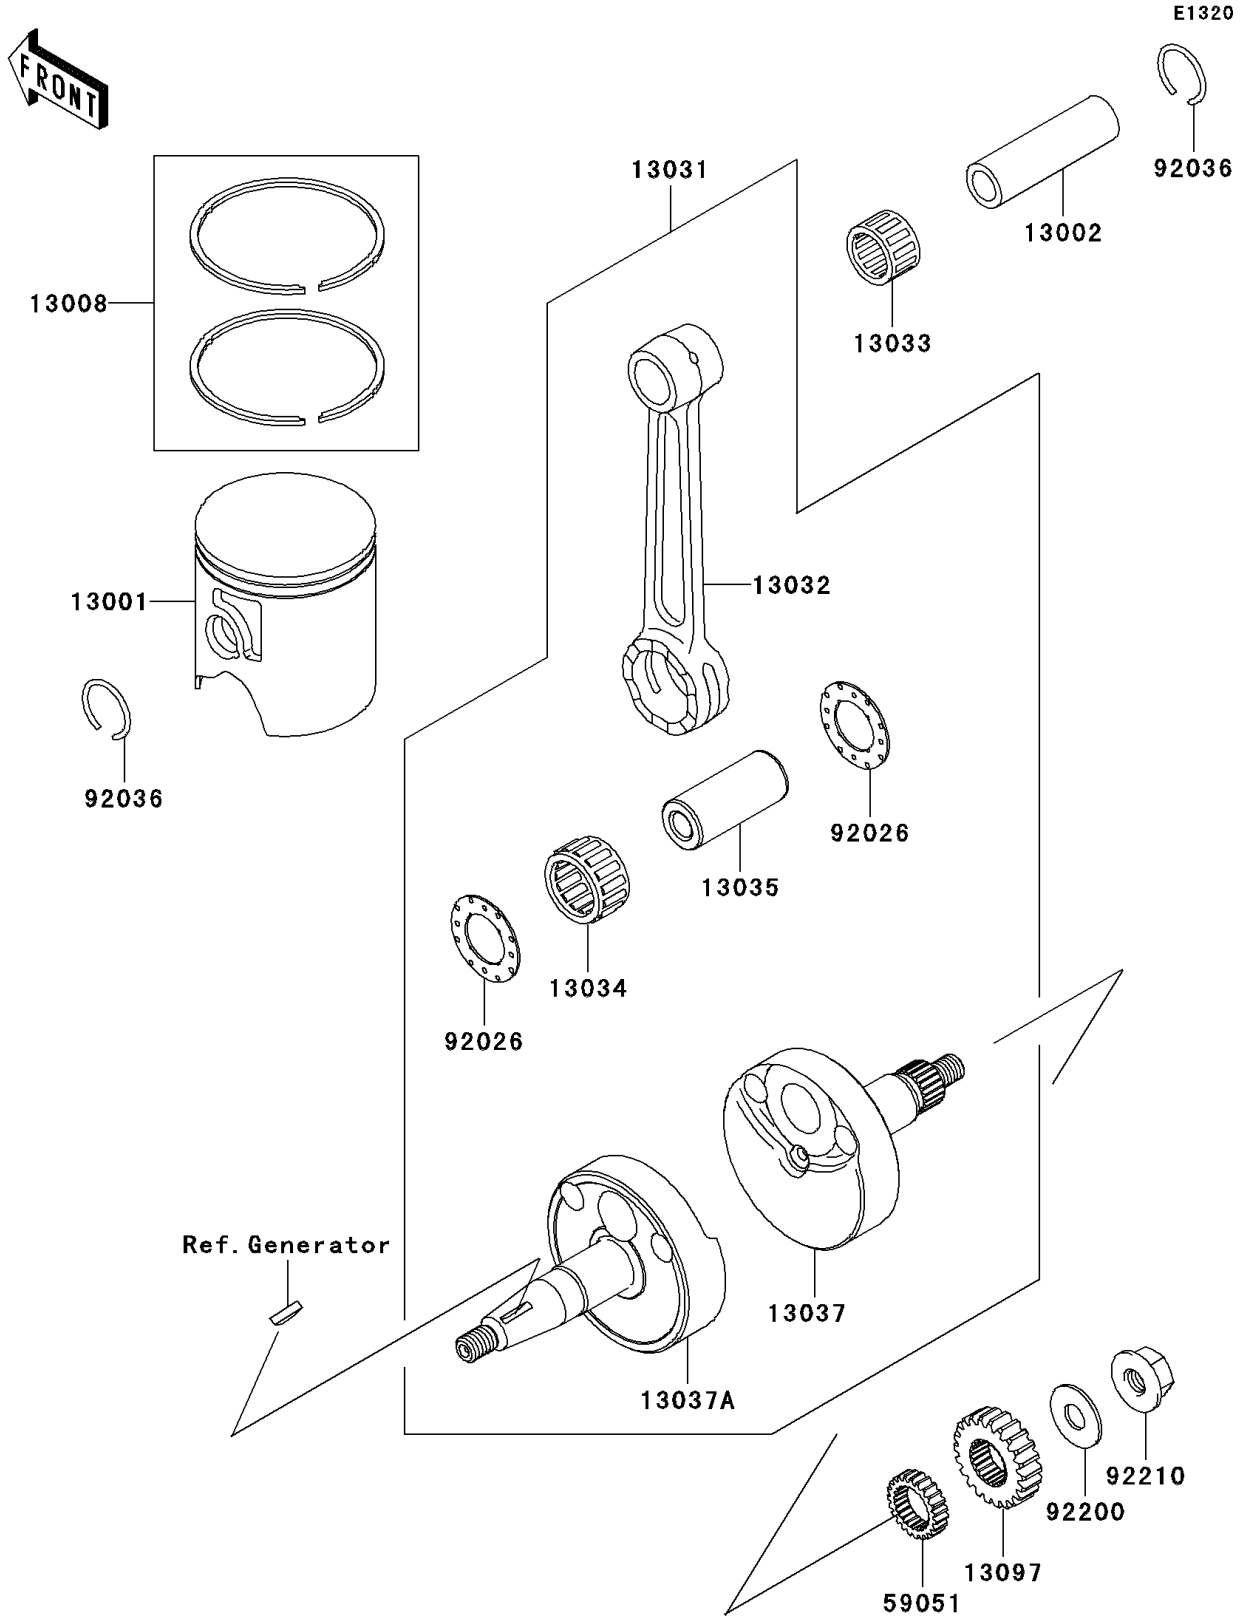

2006 KX65 PARTS DIAGRAM

Crankshaft/Piston(s)

2006 KX65 PARTS LIST

Crankshaft/Piston(s)

ITEM NAME	PART NUMBER	QUANTITY
PISTON-ENGINE,B (Ref # 13001)	13001-0040	1
PIN-PISTON (Ref # 13002)	13002-1119	1
RING-SET-PISTON (Ref # 13008)	13008-1199	1
CRANKSHAFT-COMP (Ref # 13031)	13031-0039	1
ROD-CONNECTING (Ref # 13032)	13032-1246	1
BEARING-SMALL END (Ref # 13033)	13033-0002	1
BEARING-BIG END,SKTZ 202714EGS (Ref # 13034)	13034-0012	1
PIN-CRANK (Ref # 13035)	13035-1002	1
CRANKSHAFT,RH (Ref # 13037)	13037-0049	1
CRANKSHAFT,LH (Ref # 13037A)	13037-1615	1
GEAR-PRIMARY SPUR,22T (Ref # 13097)	13097-0055	1
GEAR-SPUR,PUMP,23T (Ref # 59051)	59051-1146	1
SPACER (Ref # 92026)	92026-1522	2
RING-SNAP,PISTON PIN (Ref # 92036)	92036-007	2
WASHER,10.2X25X1.5 (Ref # 92200)	92200-0213	1
NUT,FLANGED,M10XL1.25 (Ref # 92210)	92210-0215	1