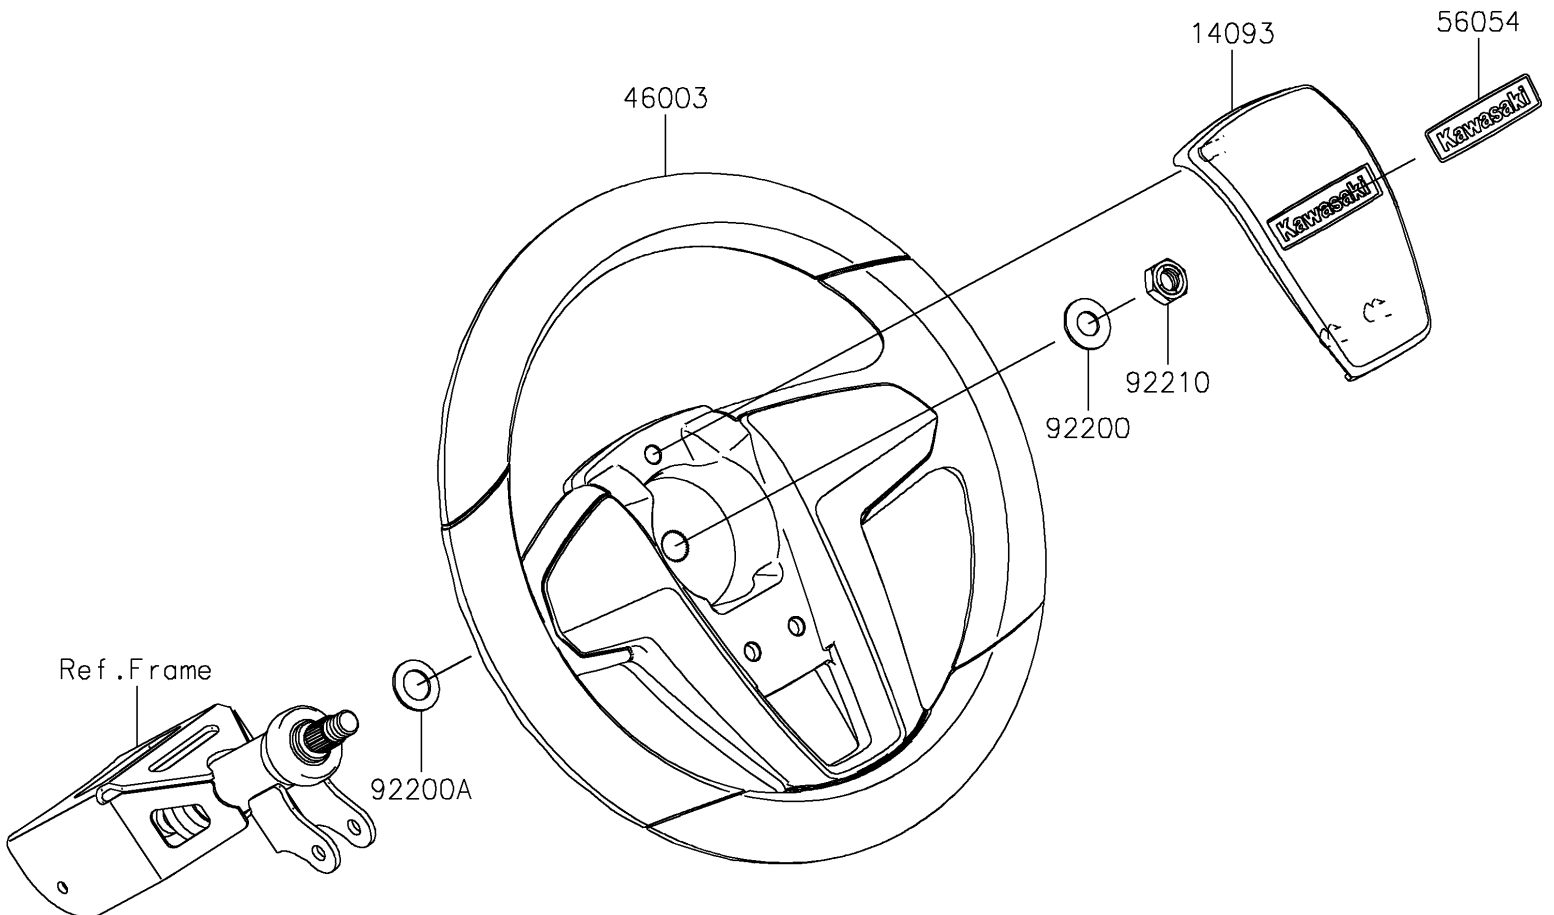

2024 MULE PRO-DX PARTS DIAGRAM

Steering Wheel

F2311

2024 MULE PRO-DX PARTS LIST

Steering Wheel

ITEM NAME	PART NUMBER	QUANTITY
COVER,HORN SWITCH (Ref # 14093)	14093-1144	1
HANDLE (Ref # 46003)	46003-0808	1
MARK,CENTER LOGO,KAWASAKI (Ref # 56054)	56054-2907	1
WASHER,12.1X25X1.6 (Ref # 92200)	92200-0455	1
WASHER,15X25X1.6 (Ref # 92200A)	92200-0460	1
NUT,LOCK,12MM (Ref # 92210)	92210-1249	1