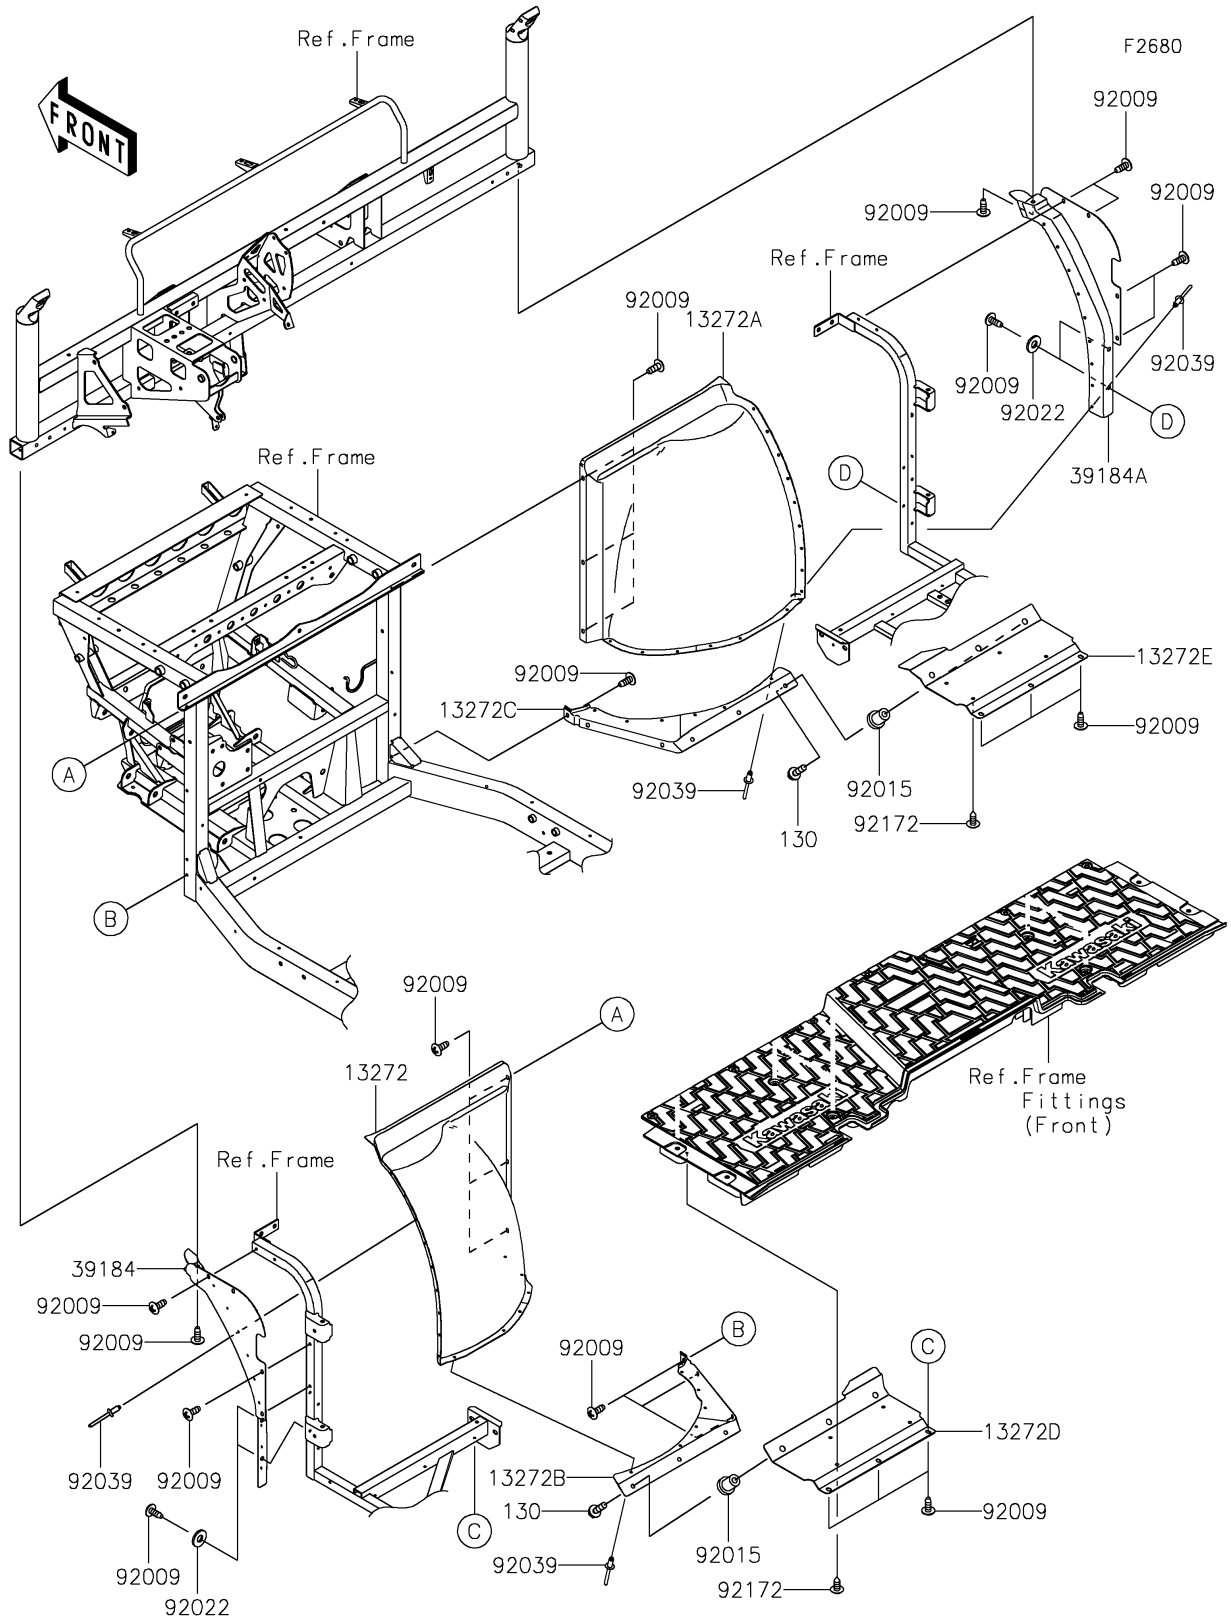

2024 MULE PRO-DX PARTS DIAGRAM

Guard(s)

2024 MULE PRO-DX PARTS LIST

Guard(s)

ITEM NAME	PART NUMBER	QUANTITY
PLATE (Ref # 13272)	13272-2323	1
PLATE (Ref # 13272A)	13272-2324	1
PLATE (Ref # 13272B)	13272-2327	1
PLATE (Ref # 13272C)	13272-2328	1
PLATE,UNDER GUARD,LH (Ref # 13272D)	13272-2330	1
PLATE,UNDER GUARD,RH (Ref # 13272E)	13272-2331	1
BRACKET-ASSY,SIDE,LH (Ref # 39184)	39184-0718	1
BRACKET-ASSY,SIDE,RH (Ref # 39184A)	39184-0719	1
SCREW,TAPPING,6X16 (Ref # 92009)	92009-1166	32
NUT,RUBBER,6MM (Ref # 92015)	92015-1692	6
WASHER,8.2X19X2 (Ref # 92022)	92022-1533	4
RIVET,4.8X7.6 (Ref # 92039)	92039-0784	30
SCREW,6X16 (Ref # 92172)	92172-0284	8
BOLT-FLANGED,6X20 (Ref # 130)	130BA0620	6