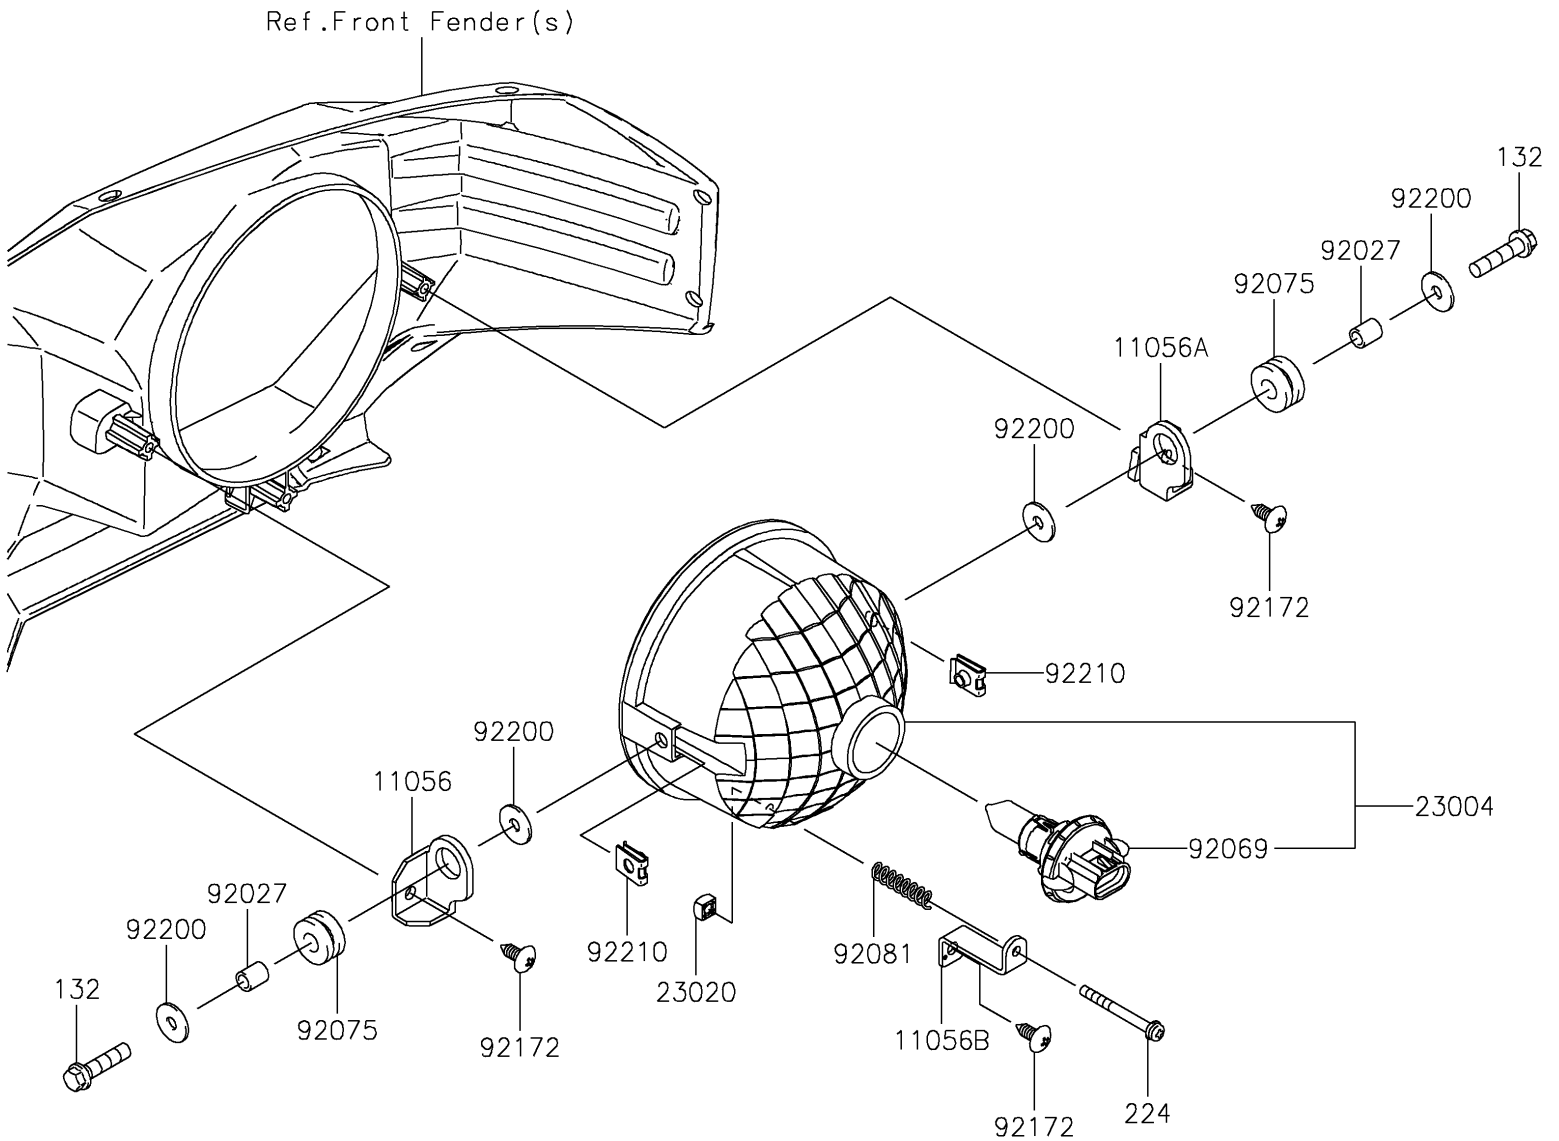

2024 MULE PRO-DX PARTS DIAGRAM

Headlight(s)

F2710

2024 MULE PRO-DX PARTS LIST

Headlight(s)

ITEM NAME	PART NUMBER	QUANTITY
BRACKET,LH (Ref # 11056)	11056-2931	2
BRACKET,RH (Ref # 11056A)	11056-2932	2
BRACKET (Ref # 11056B)	11056-2933	2
LAMP-HEAD (Ref # 23004)	23004-0387	2
NUT,4MM,FOCUS ADJUST (Ref # 23020)	23020-018	2
COLLAR,6.8X10X12 (Ref # 92027)	92027-162	4
BULB,12V 60/55W,H13 (Ref # 92069)	92069-0105	2
DAMPER,10X24X12 (Ref # 92075)	92075-1690	4
SPRING,FOCUS ADJUST (Ref # 92081)	92081-1896	2
SCREW,6X16 (Ref # 92172)	92172-0284	6
WASHER,6.5X20X1.6 (Ref # 92200)	92200-0283	8
NUT (Ref # 92210)	92210-1125	4
BOLT-FLANGED-SMALL,6X25 (Ref # 132)	132BA0625	4
SCREW-PAN-WP-CROS (Ref # 224)	224AA0440	2