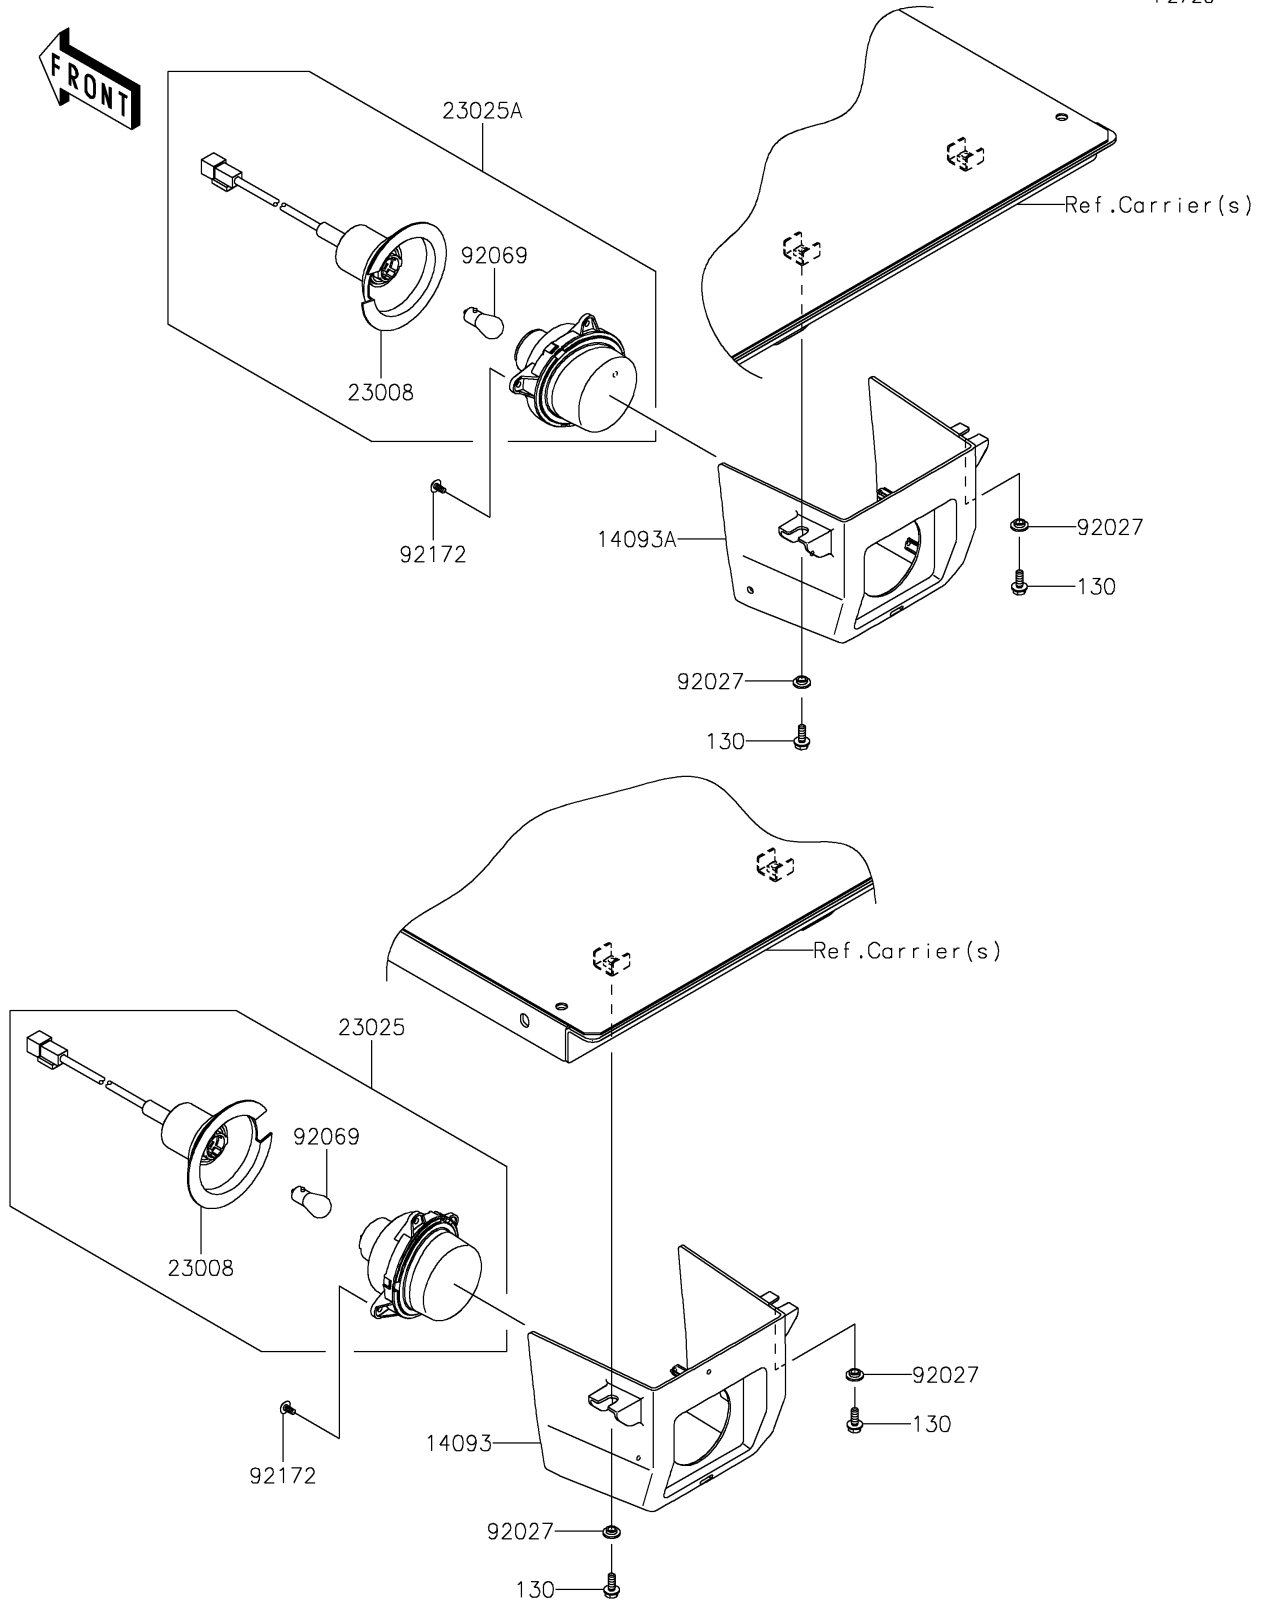

2024 MULE PRO-DX PARTS DIAGRAM

Taillight(s)

F2720

2024 MULE PRO-DX PARTS LIST

Taillight(s)

ITEM NAME	PART NUMBER	QUANTITY
COVER,TAIL LAMP,LH (Ref # 14093)	14093-0580	1
COVER,TAIL LAMP,RH (Ref # 14093A)	14093-0581	1
SOCKET-ASSY (Ref # 23008)	23008-0162	2
LAMP-TAIL,LH (Ref # 23025)	23025-0334	1
LAMP-TAIL,RH (Ref # 23025A)	23025-0341	1
COLLAR,L=4.6 (Ref # 92027)	92027-1168	4
BULB,12V 21/5W (Ref # 92069)	92069-0072	2
SCREW,TAPPING,5X10 (Ref # 92172)	92172-0262	6
BOLT-FLANGED,6X16 (Ref # 130)	130CA0616	4